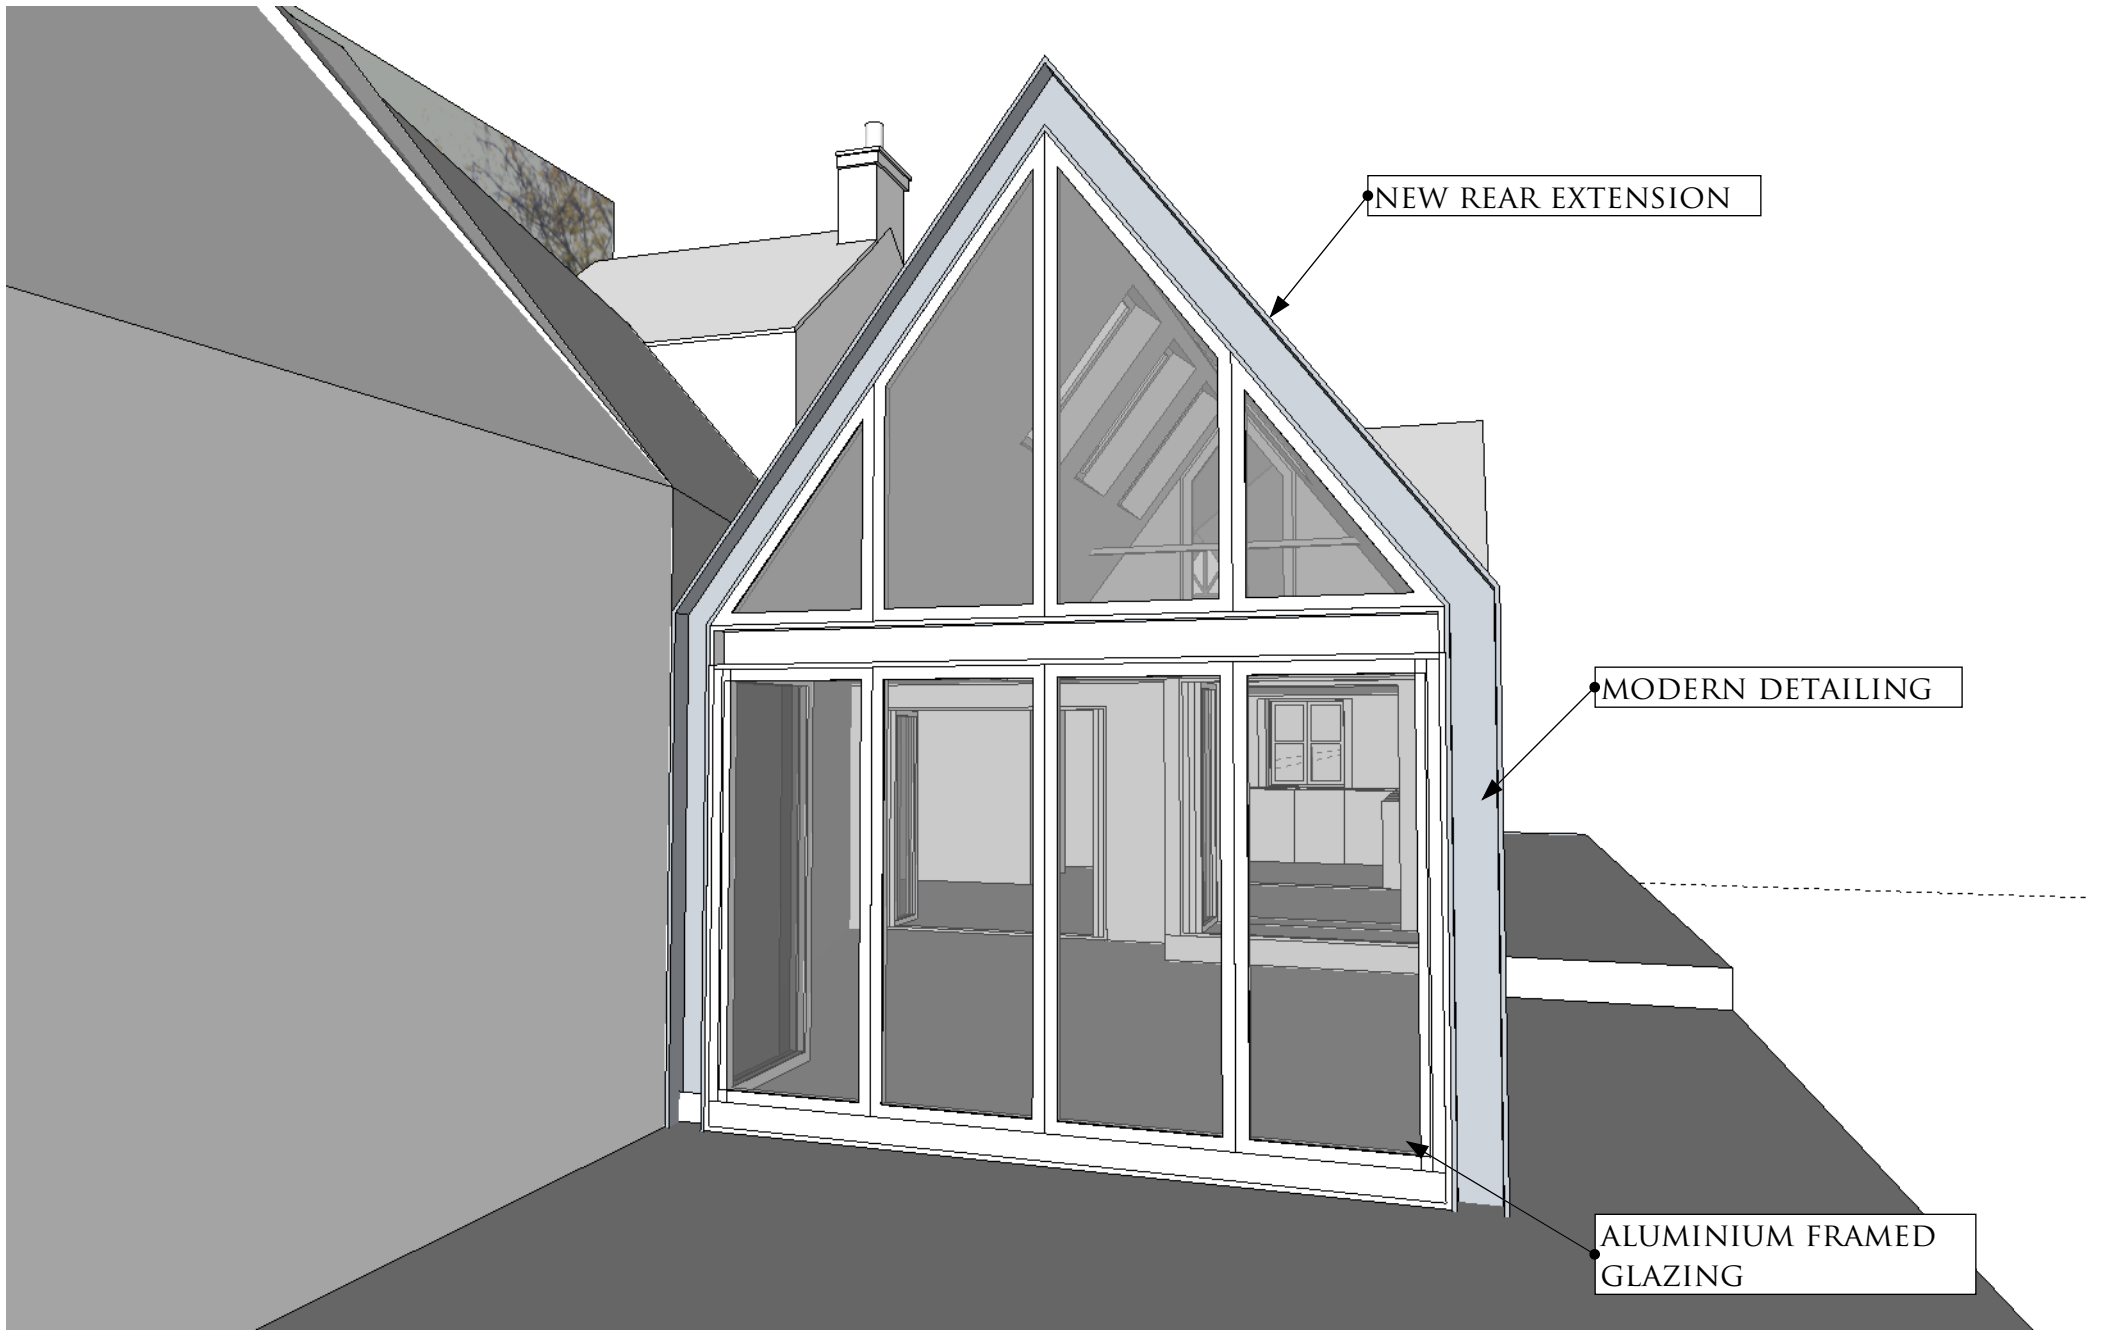

PROJECT: BLENHEIM COTTAGE: EXTENSION AND ALTERATIONS

OLIVER BRIDGE ARCHITECT

PROJECT: BLENHEIM COTTAGE: EXTENSION AND ALTRERATIONS

OLIVER BRIDGE ARCHITECT

FORM NEW DORMER WINDOW
FOR NEW SPIRAL STAIR

NEW DORMER WINDOW

NEW PORCH

NEW BAY WINDOW

PROJECT: BLENHEIM COTTAGE: EXTENSION AND ALTRERATIONS

OLIVER BRIDGE ARCHITECT

OPENING FRENCH DOORS FROM
BEDROOM

ROOFLIGHTS CATCH MORNING SUN

PROJECT: BLENHEIM COTTAGE: EXTENSION AND ALTRERATIONS

OLIVER BRIDGE ARCHITECT

• ROOFLIGHT CATCHES EVENING LIGHT

• ENTRANCE DOOR