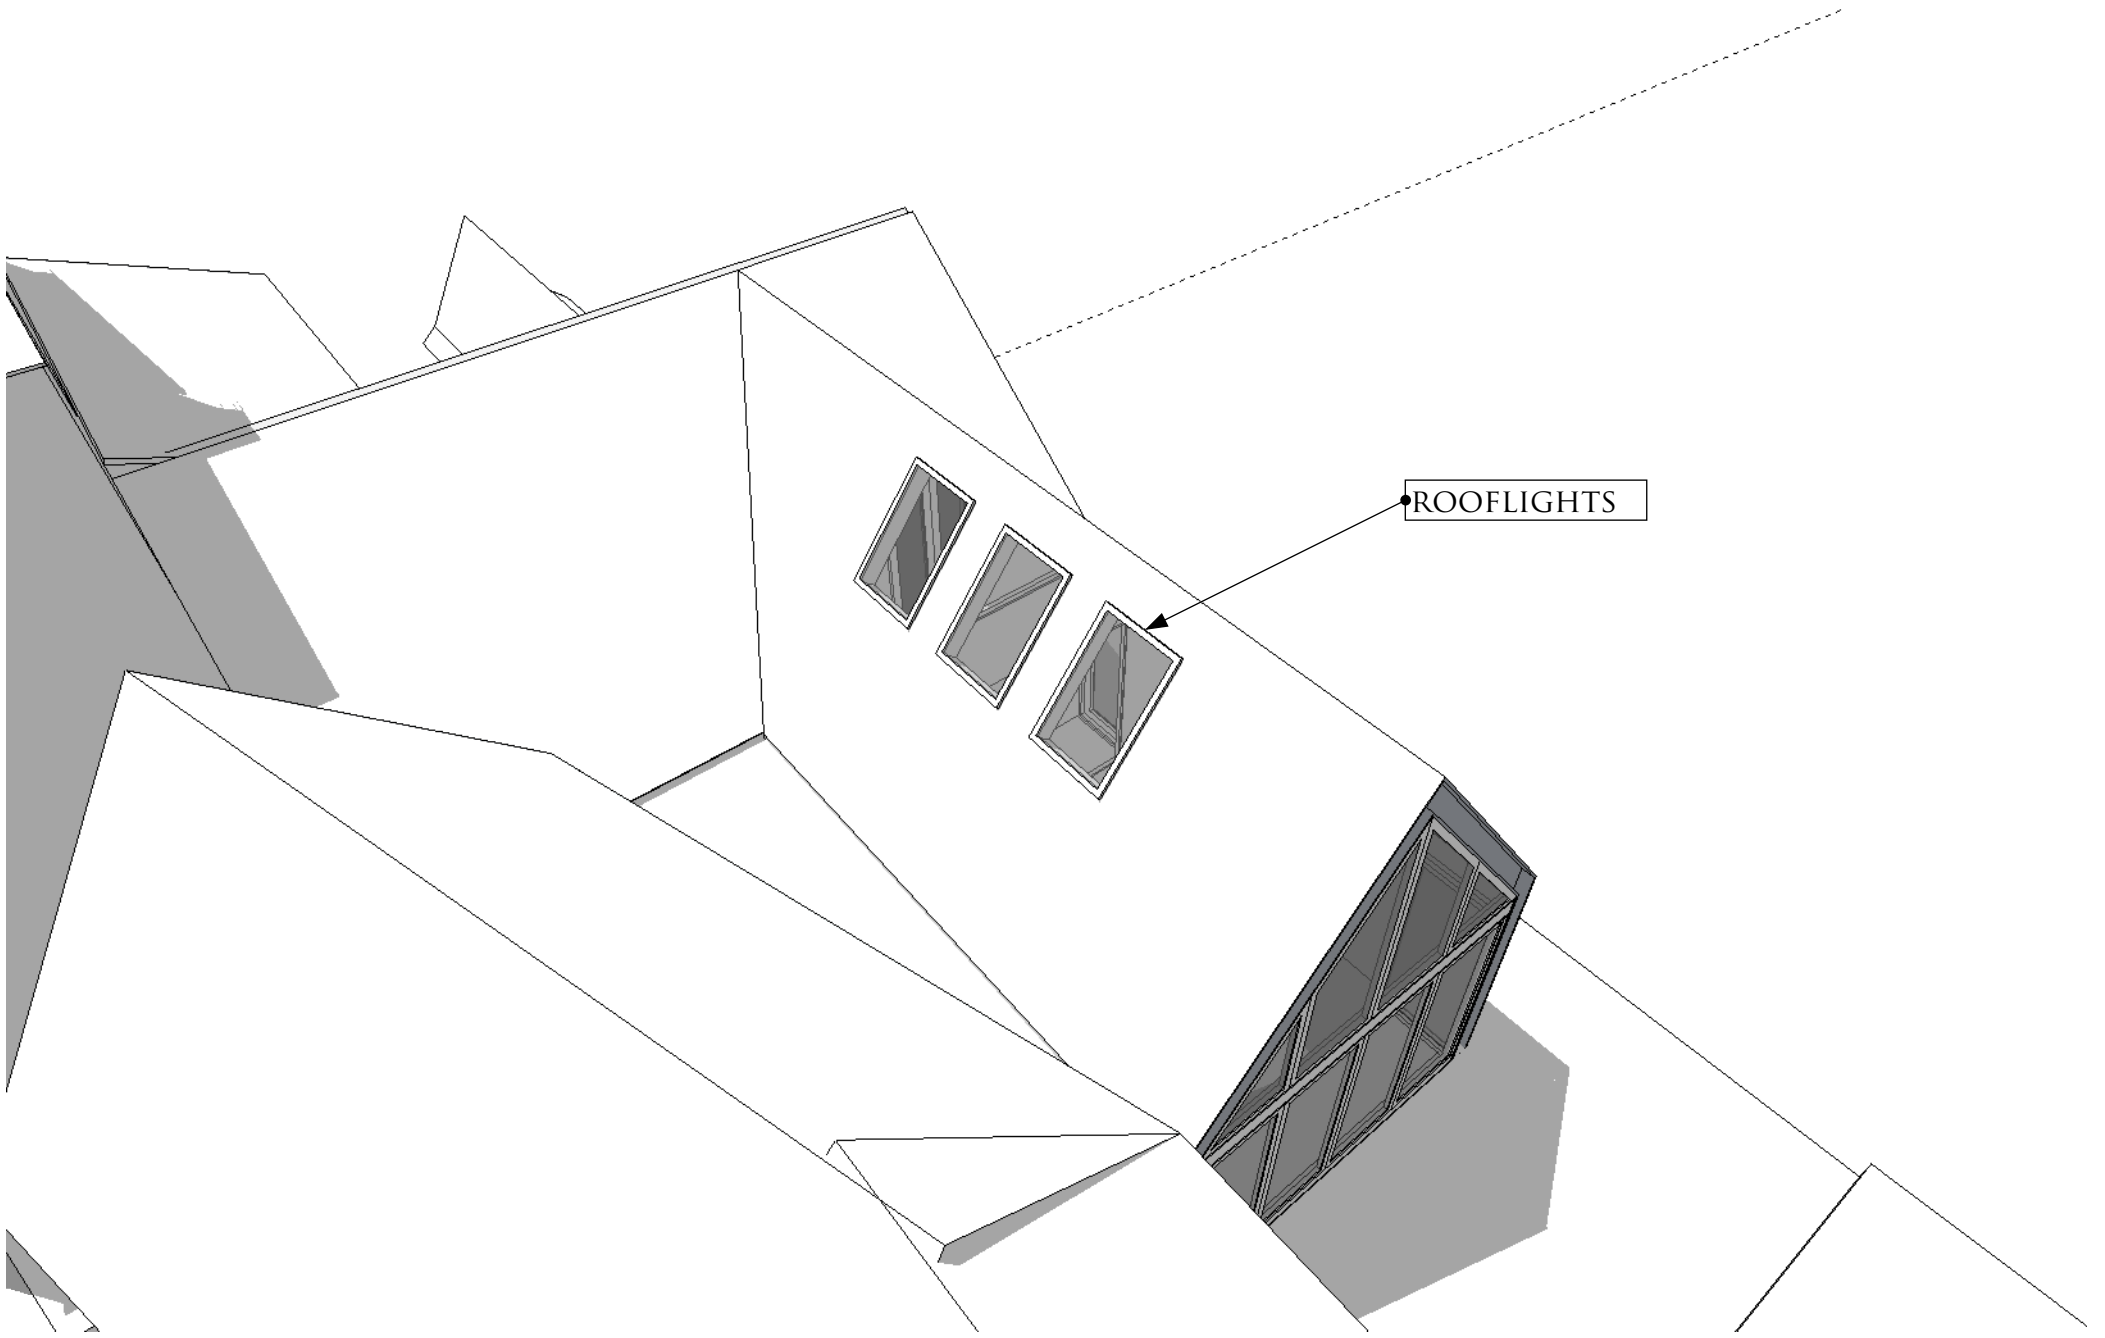

PROJECT: BLENHEIM COTTAGE: EXTENSION AND ALTERATIONS

OLIVER BRIDGE ARCHITECT

PROJECT: BLENHEIM COTTAGE: EXTENSION AND ALTRERATIONS

OLIVER BRIDGE ARCHITECT

FORM NEW DORMER WINDOW
FOR NEW SPIRAL STAIR

NEW DORMER WINDOW

NEW PORCH

NEW BAY WINDOW

PROJECT: BLENHEIM COTTAGE: EXTENSION AND ALTRERATIONS

OLIVER BRIDGE ARCHITECT

OPENING FRENCH DOORS FROM
BEDROOM

ROOFLIGHTS CATCH MORNING SUN

PROJECT: BLENHEIM COTTAGE: EXTENSION AND ALTRERATIONS

OLIVER BRIDGE ARCHITECT

• ROOFLIGHT CATCHES EVENING LIGHT

• ENTRANCE DOOR