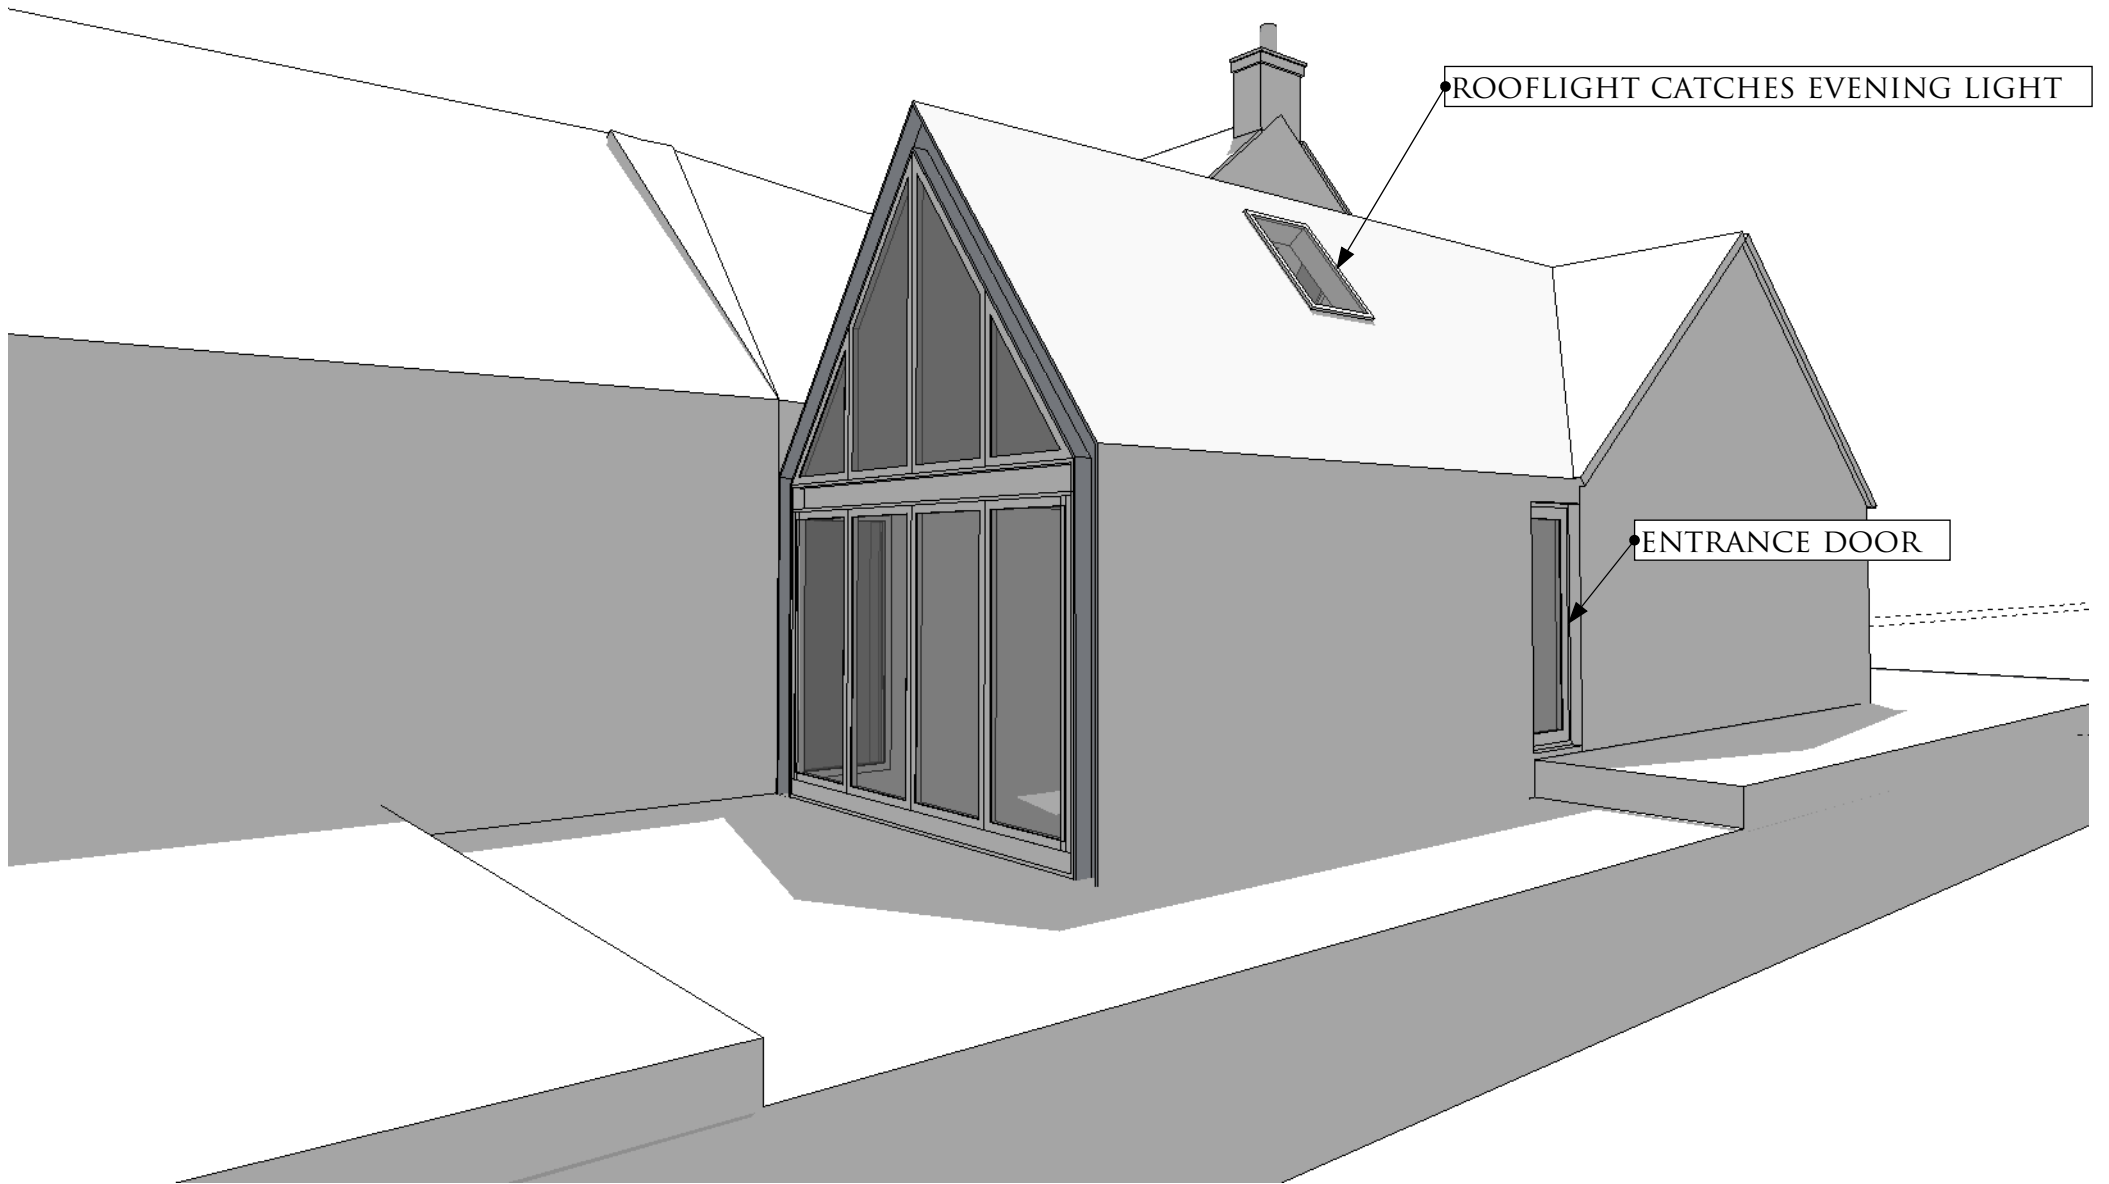

PROJECT: BLENHEIM COTTAGE: EXTENSION AND ALTERATIONS

OLIVER BRIDGE ARCHITECT

PROJECT: BLENHEIM COTTAGE: EXTENSION AND ALTRERATIONS

OLIVER BRIDGE ARCHITECT

FORM NEW DORMER WINDOW
FOR NEW SPIRAL STAIR

NEW DORMER WINDOW

NEW PORCH

NEW BAY WINDOW

PROJECT: BLENHEIM COTTAGE: EXTENSION AND ALTRERATIONS

OLIVER BRIDGE ARCHITECT

OPENING FRENCH DOORS FROM
BEDROOM

ROOFLIGHTS CATCH MORNING SUN

PROJECT: BLENHEIM COTTAGE: EXTENSION AND ALTRERATIONS

OLIVER BRIDGE ARCHITECT

• ROOFLIGHT CATCHES EVENING LIGHT

• ENTRANCE DOOR