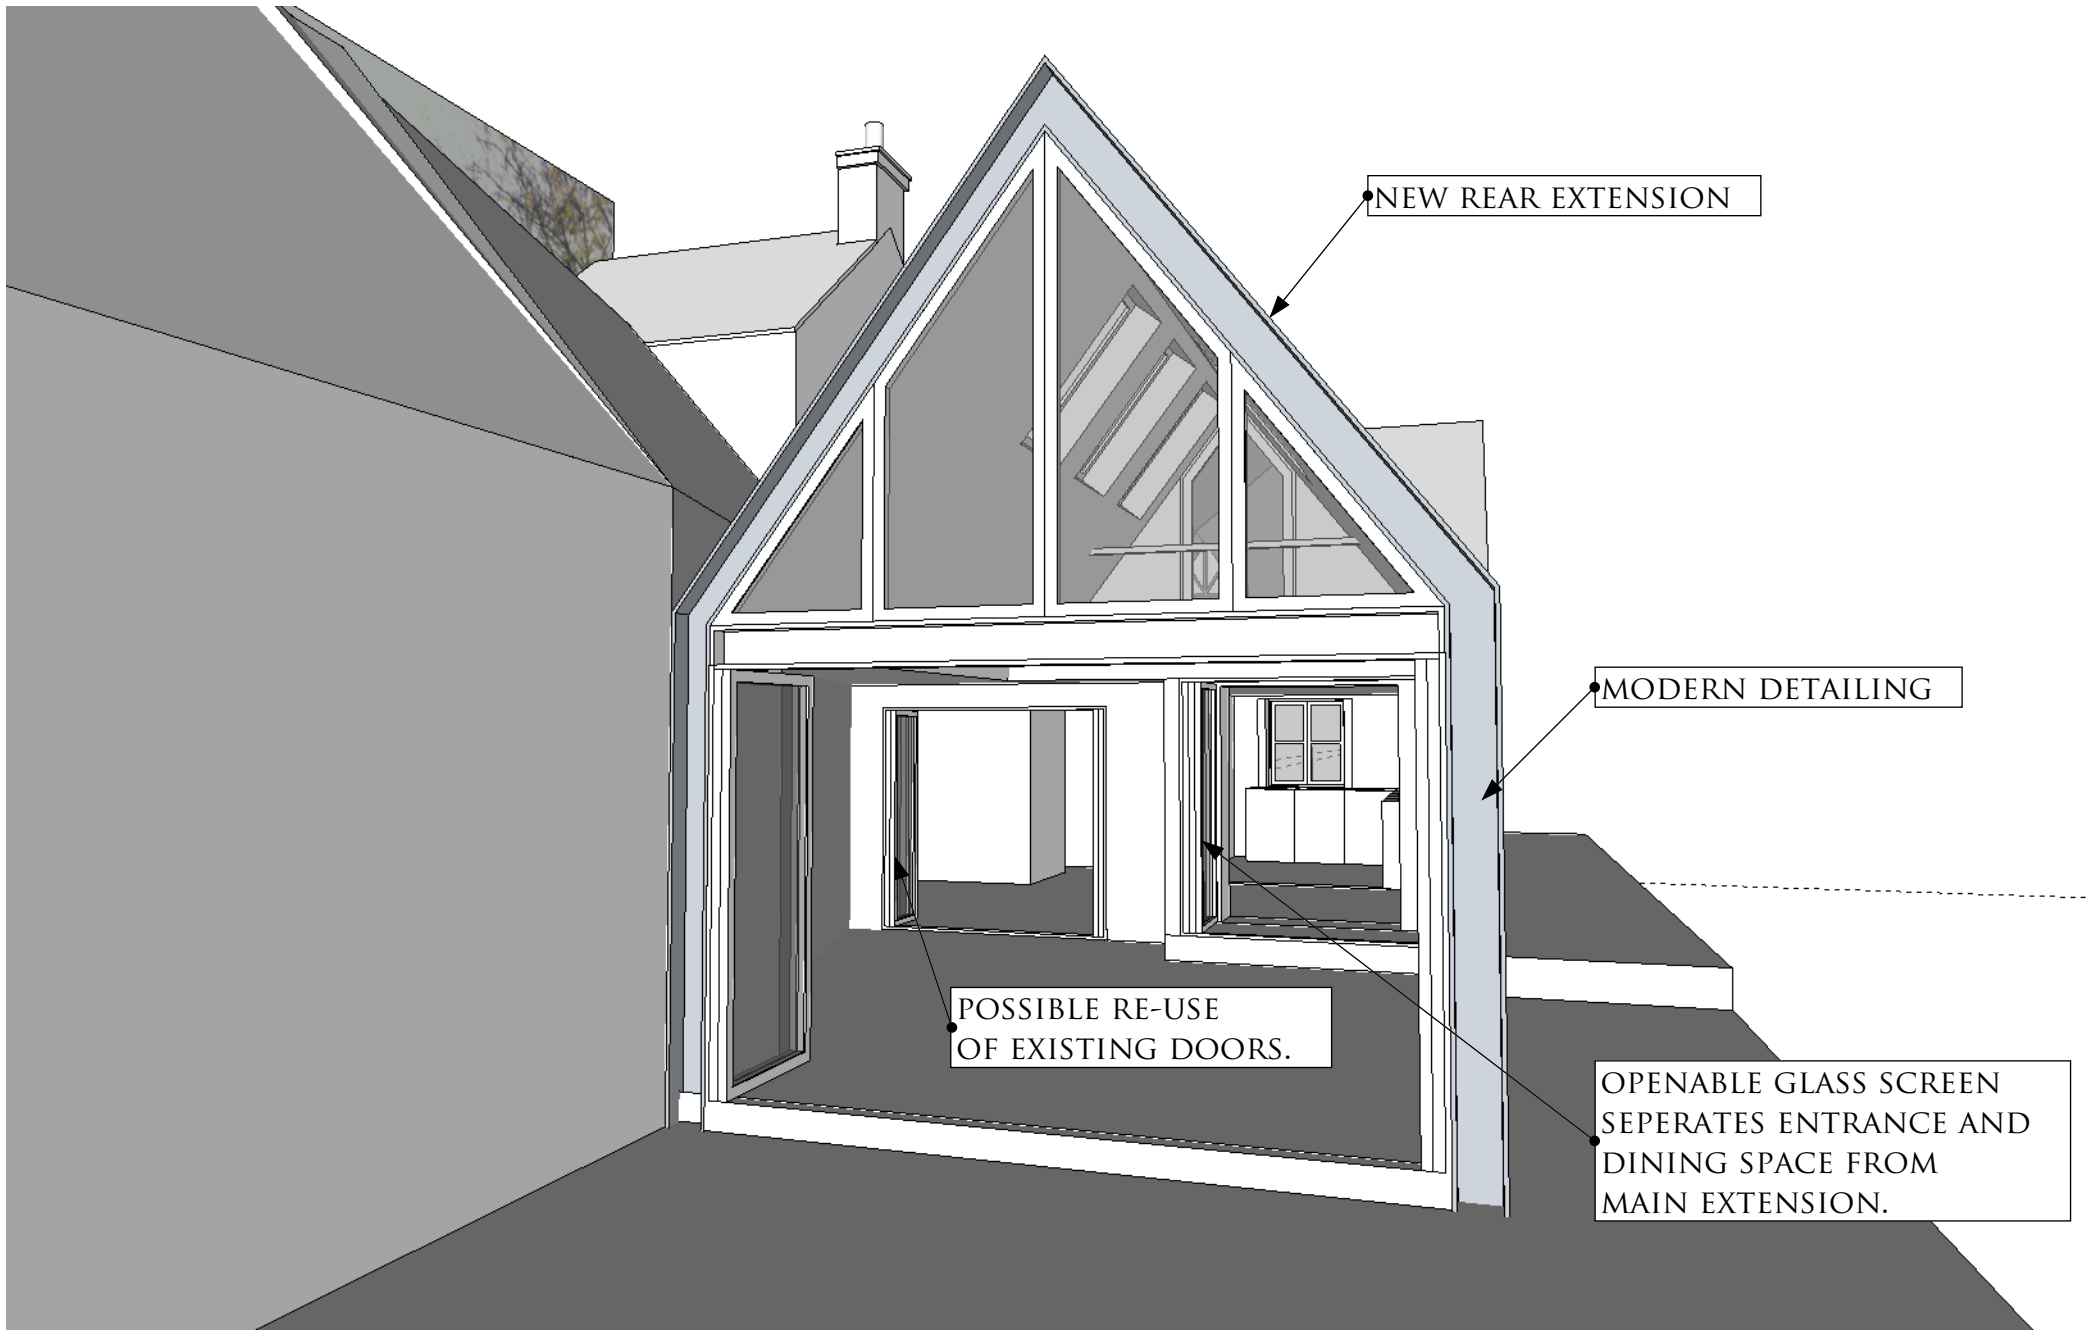

PROJECT: BLENHEIM COTTAGE: EXTENSION AND ALTERATIONS

OLIVER BRIDGE ARCHITECT

PROJECT: BLENHEIM COTTAGE: EXTENSION AND ALTRERATIONS

OLIVER BRIDGE ARCHITECT

FORM NEW DORMER WINDOW
FOR NEW SPIRAL STAIR

NEW DORMER WINDOW

NEW PORCH

NEW BAY WINDOW

PROJECT: BLENHEIM COTTAGE: EXTENSION AND ALTRERATIONS

OLIVER BRIDGE ARCHITECT

OPENING FRENCH DOORS FROM
BEDROOM

ROOFLIGHTS CATCH MORNING SUN

PROJECT: BLENHEIM COTTAGE: EXTENSION AND ALTRERATIONS

OLIVER BRIDGE ARCHITECT

• ROOFLIGHT CATCHES EVENING LIGHT

• ENTRANCE DOOR