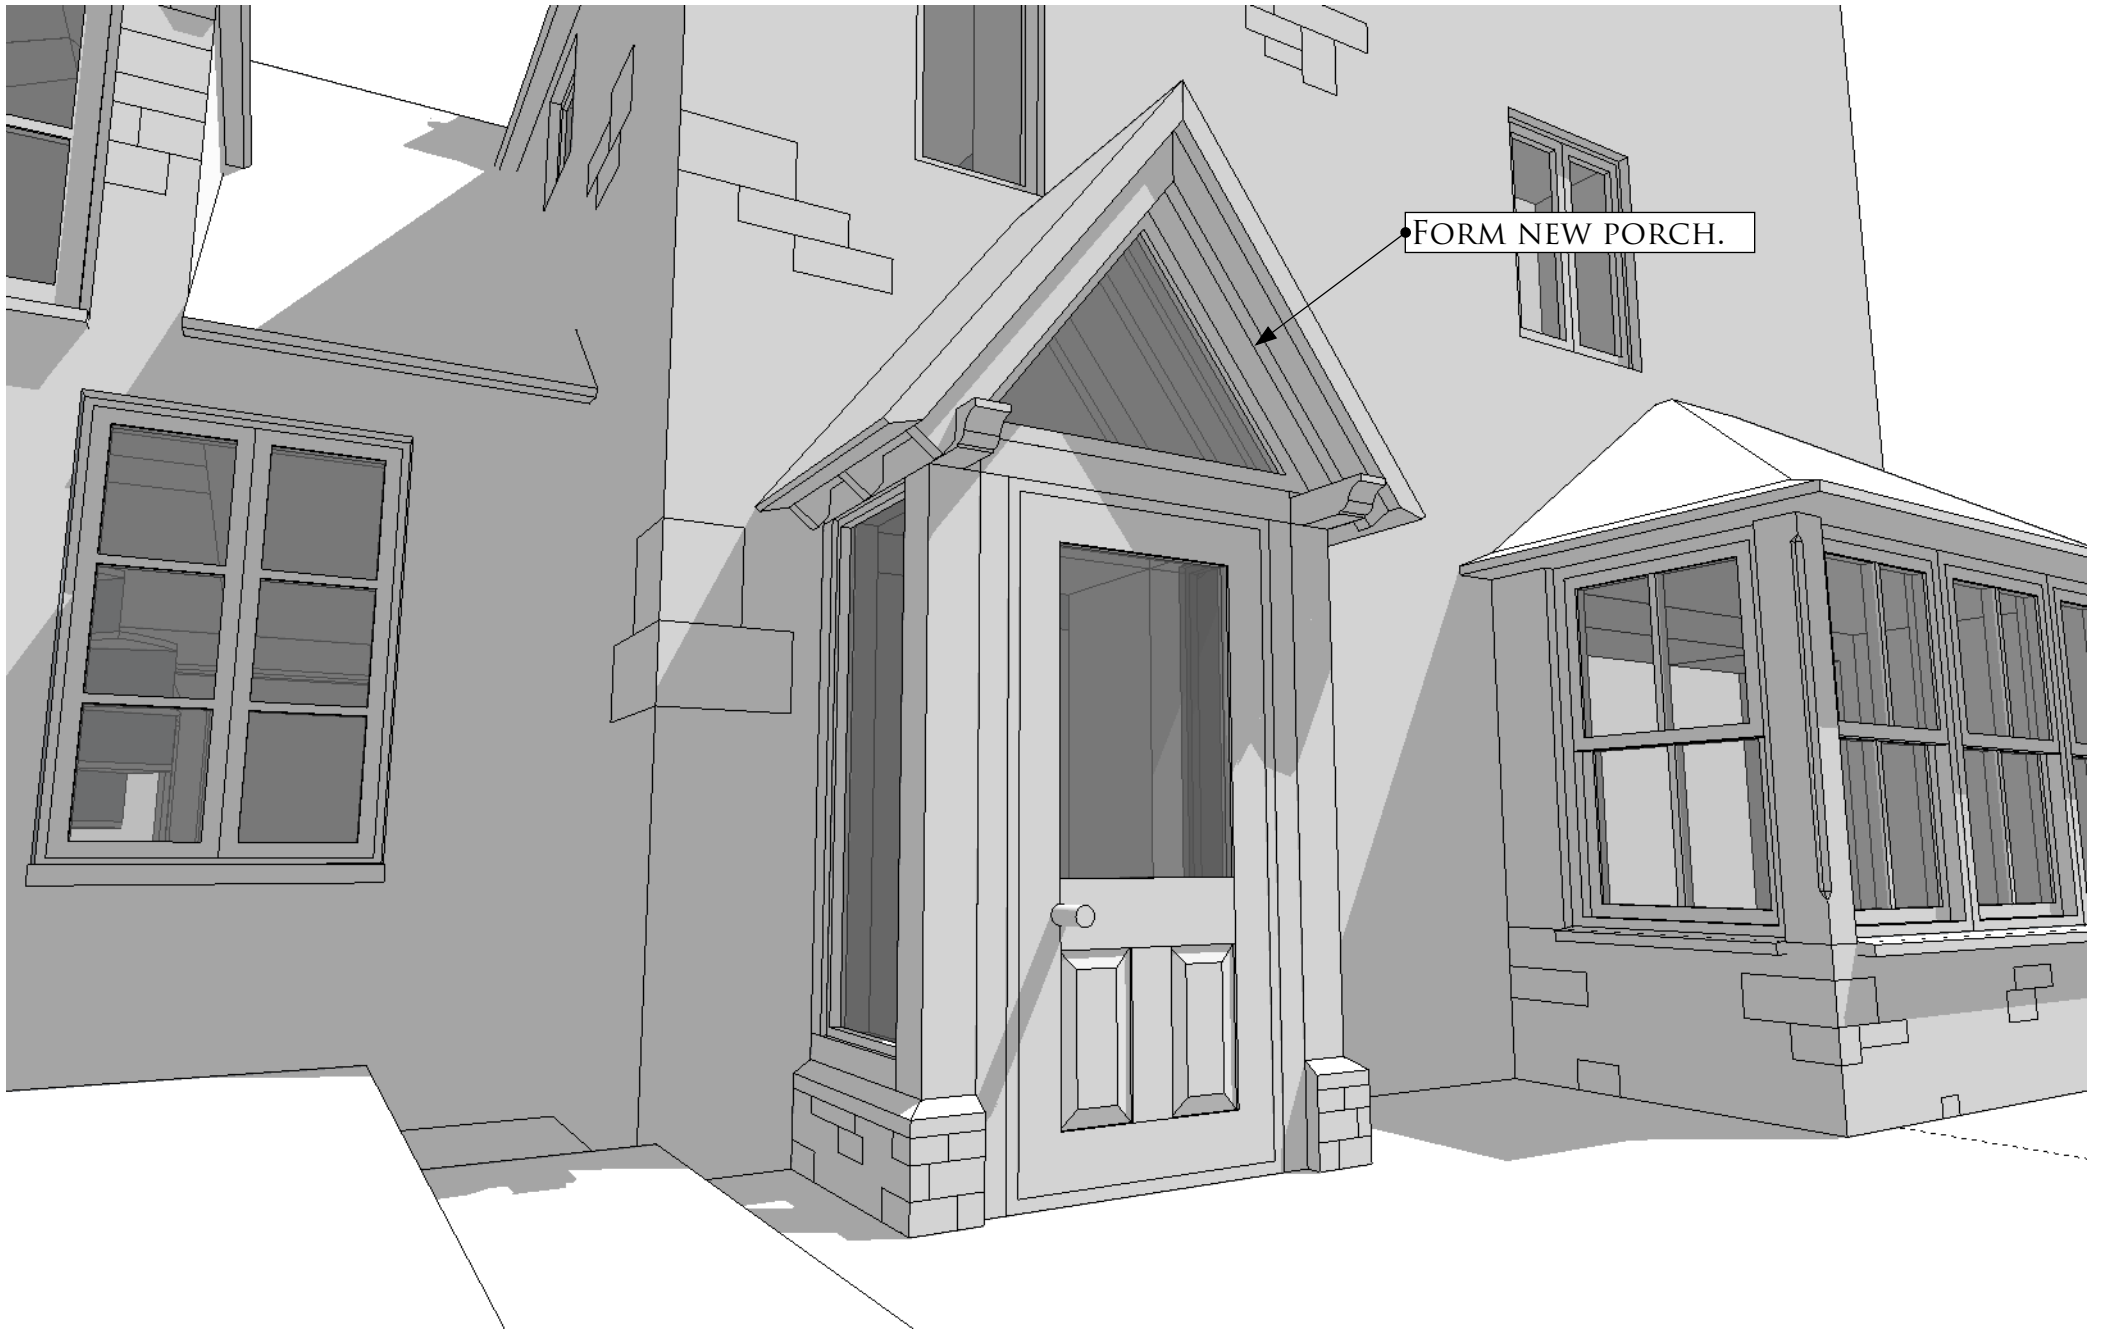

PROJECT: BLENHEIM COTTAGE: EXTENSION AND ALTERATIONS

OLIVER BRIDGE ARCHITECT

PROJECT: BLENHEIM COTTAGE: EXTENSION AND ALTRERATIONS

OLIVER BRIDGE ARCHITECT

FORM NEW DORMER WINDOW
FOR NEW SPIRAL STAIR

NEW DORMER WINDOW

NEW PORCH

NEW BAY WINDOW

PROJECT: BLENHEIM COTTAGE: EXTENSION AND ALTRERATIONS

OLIVER BRIDGE ARCHITECT

OPENING FRENCH DOORS FROM
BEDROOM

ROOFLIGHTS CATCH MORNING SUN

PROJECT: BLENHEIM COTTAGE: EXTENSION AND ALTRERATIONS

OLIVER BRIDGE ARCHITECT

• ROOFLIGHT CATCHES EVENING LIGHT

• ENTRANCE DOOR