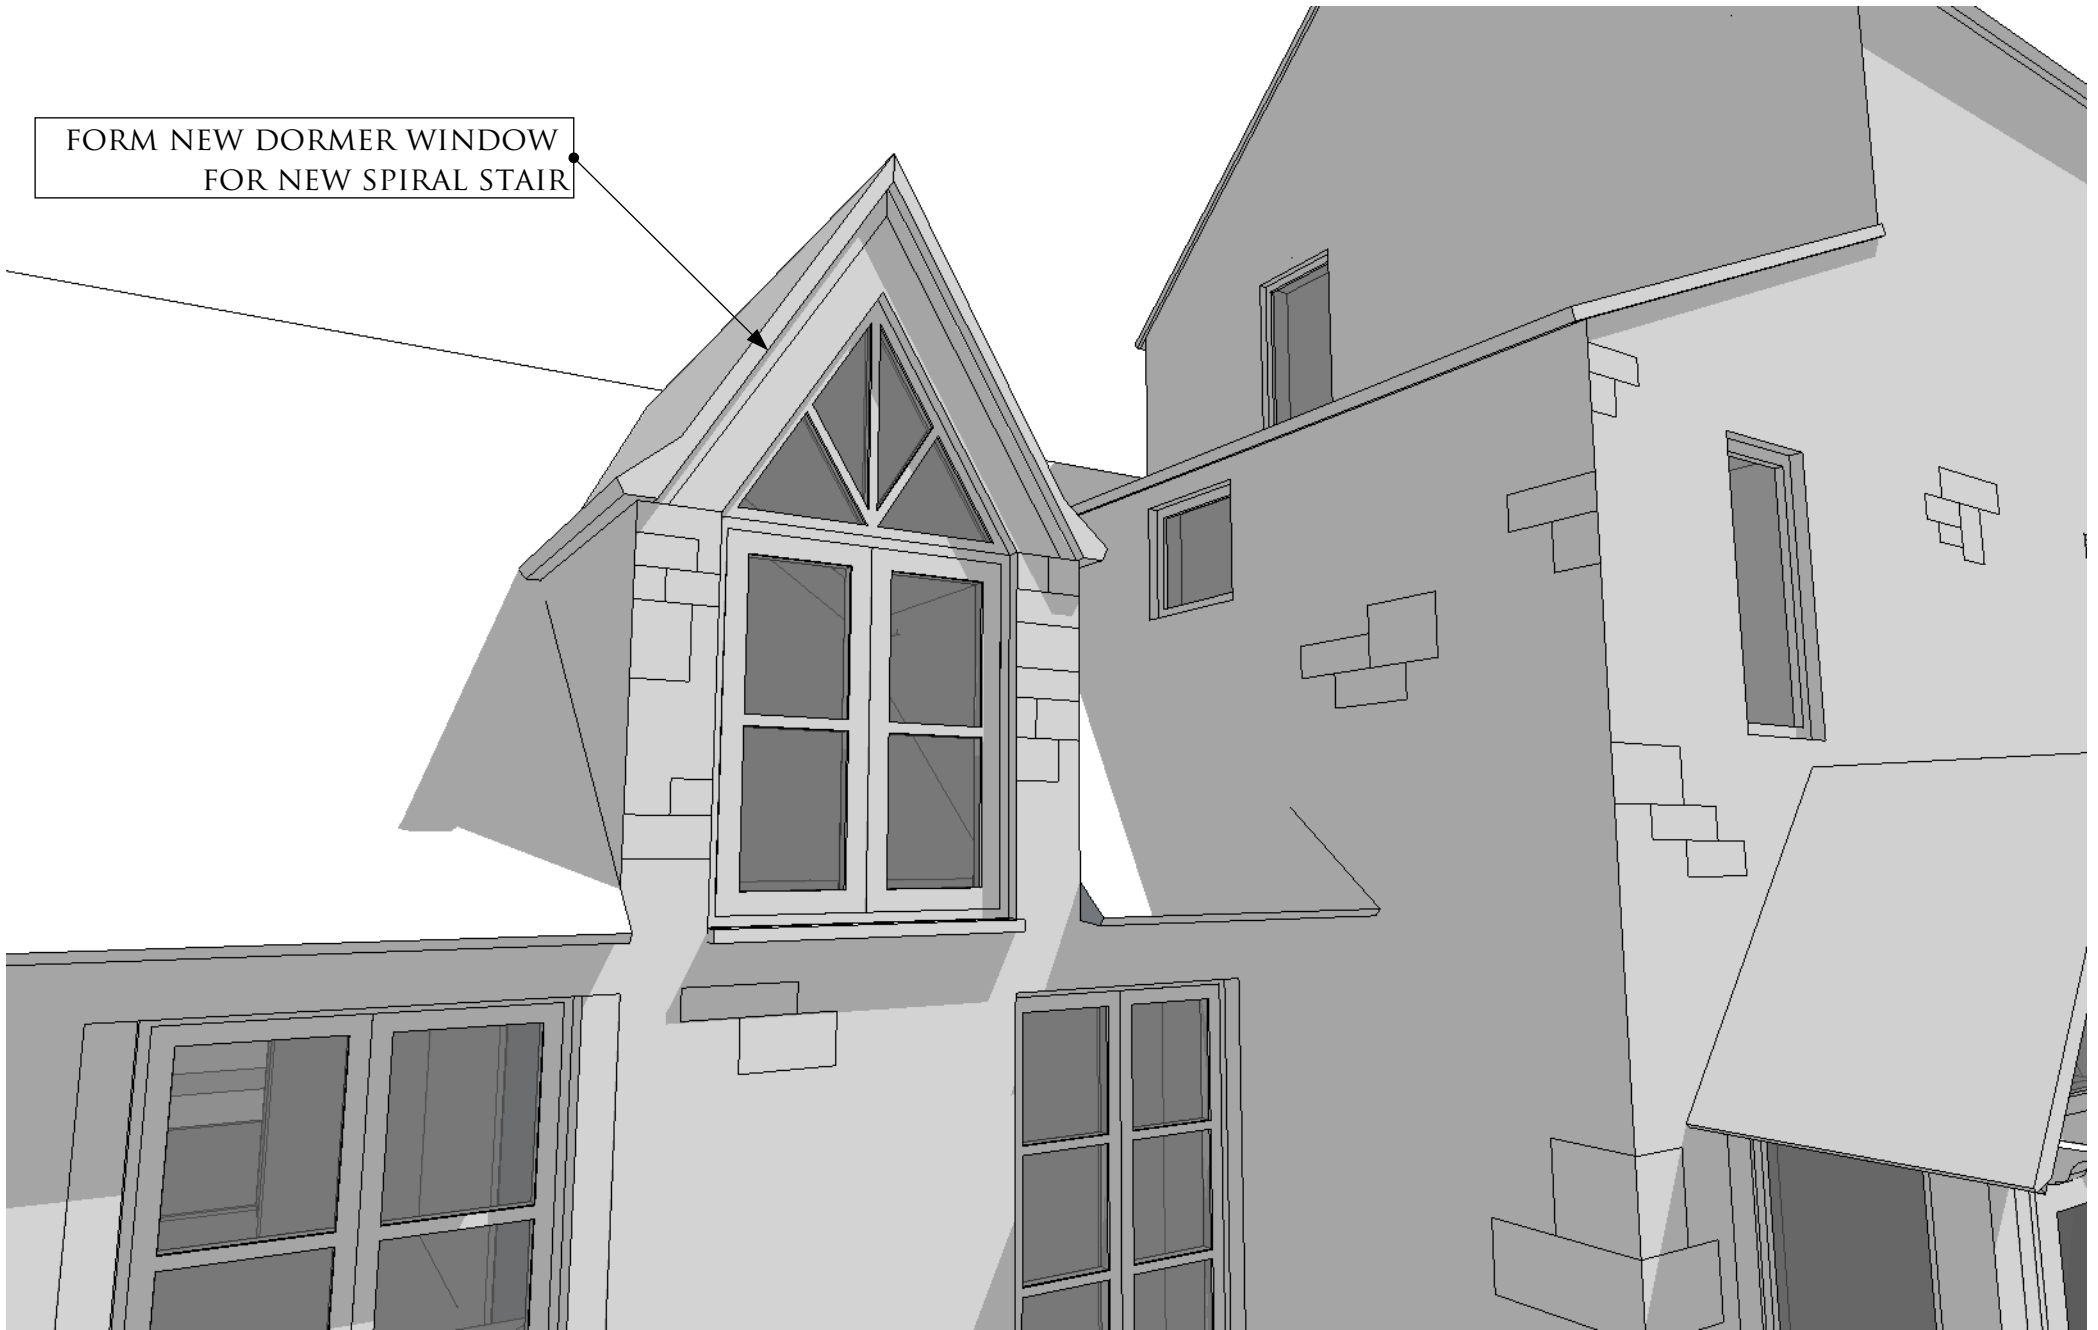

PROJECT: BLENHEIM COTTAGE: EXTENSION AND ALTERATIONS

OLIVER BRIDGE ARCHITECT

PROJECT: BLENHEIM COTTAGE: EXTENSION AND ALTRERATIONS

OLIVER BRIDGE ARCHITECT

FORM NEW DORMER WINDOW
FOR NEW SPIRAL STAIR

NEW DORMER WINDOW

NEW PORCH

NEW BAY WINDOW

PROJECT: BLENHEIM COTTAGE: EXTENSION AND ALTRERATIONS

OLIVER BRIDGE ARCHITECT

OPENING FRENCH DOORS FROM
BEDROOM

ROOFLIGHTS CATCH MORNING SUN

PROJECT: BLENHEIM COTTAGE: EXTENSION AND ALTRERATIONS

OLIVER BRIDGE ARCHITECT

• ROOFLIGHT CATCHES EVENING LIGHT

• ENTRANCE DOOR