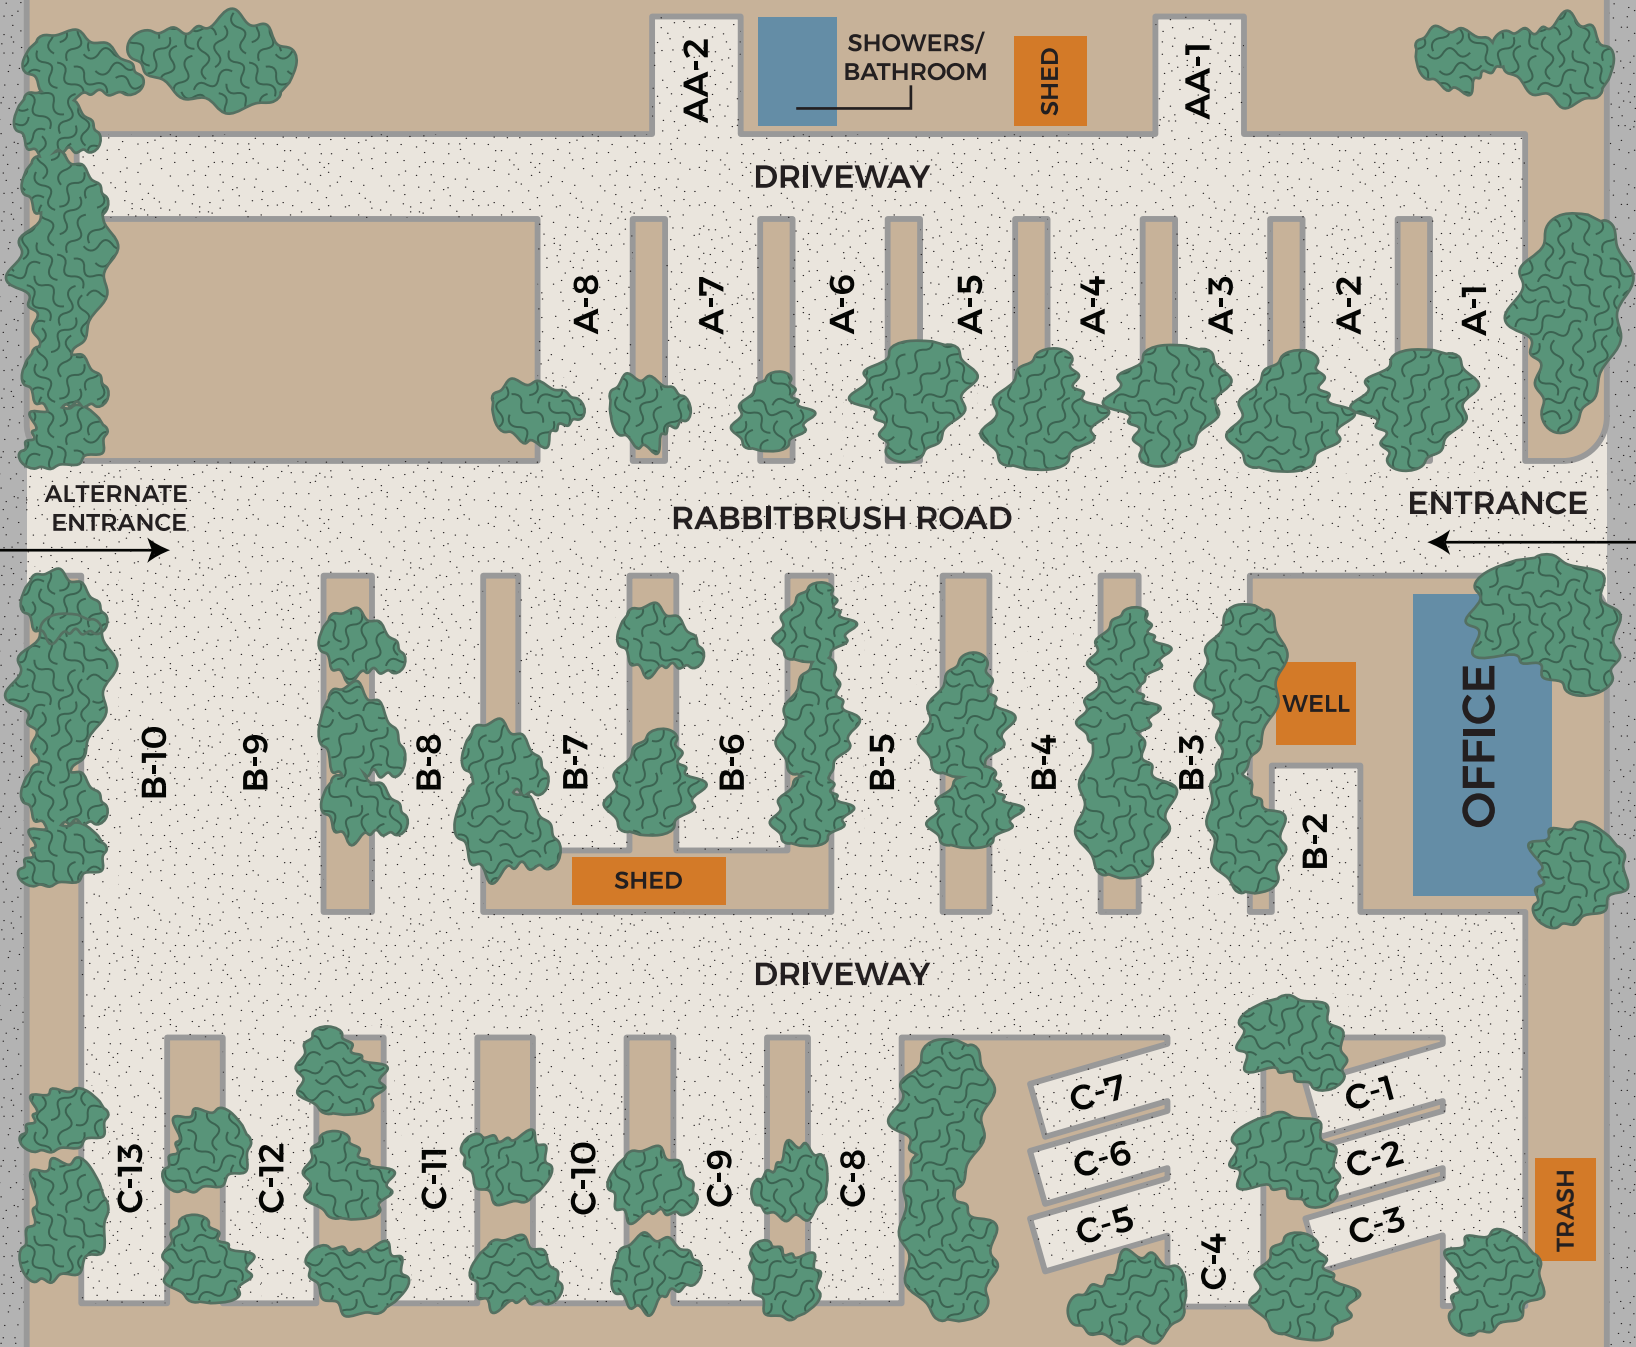

# CORAL SANDS RV PARK MAP

TO STATE HIGHWAY 191

7TH WEST

6TH WEST