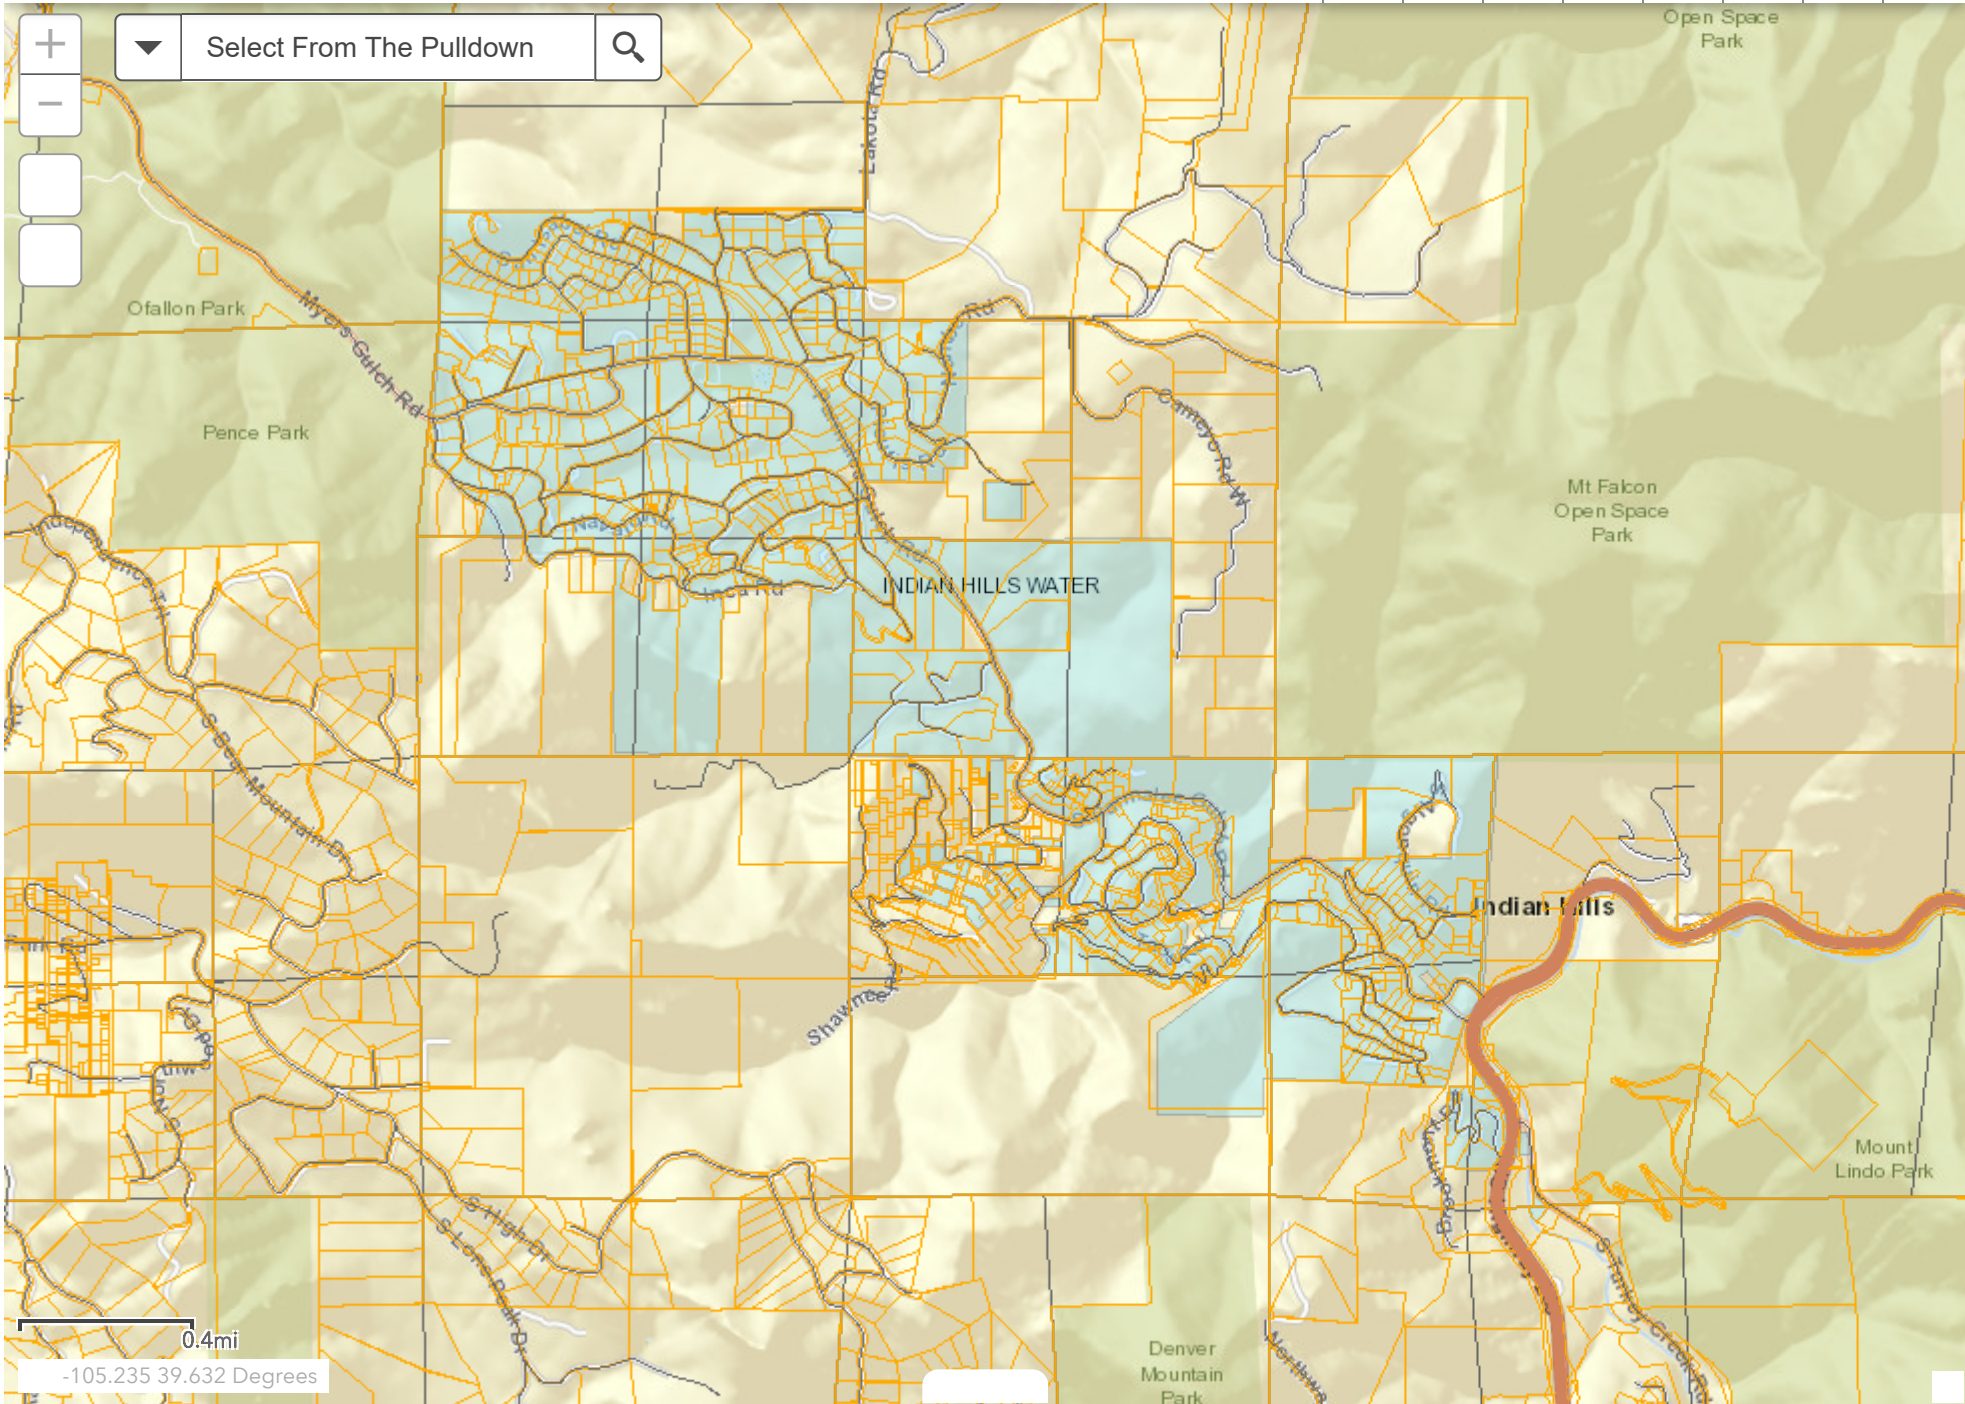

Select From The Pulldown

0.4mi
-105.235 39.632 Degrees