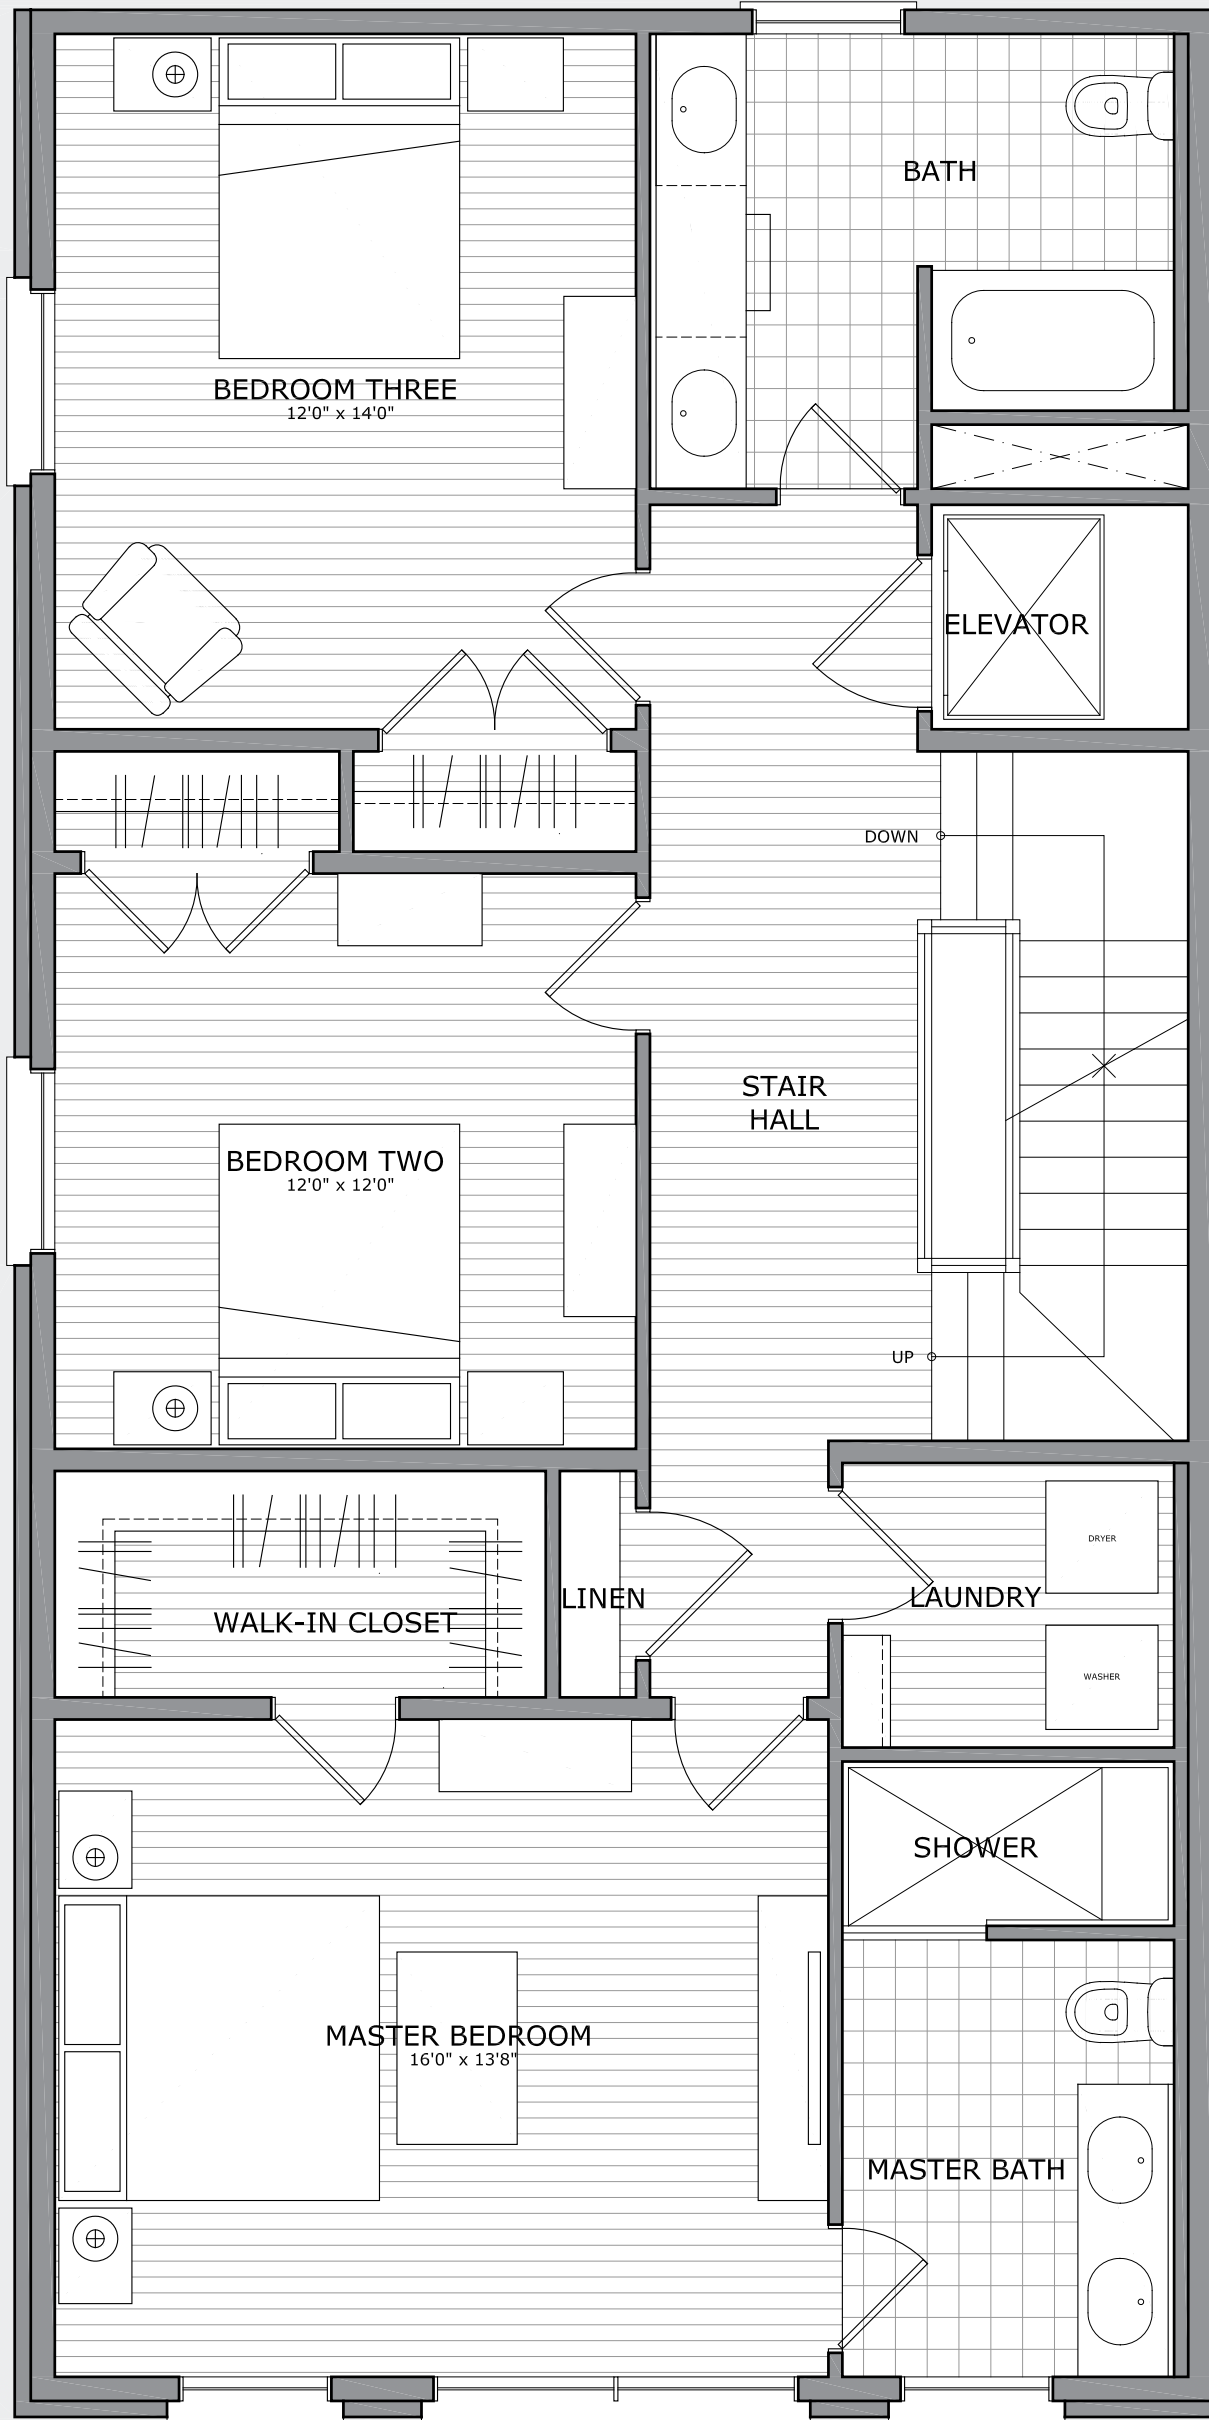

FIRST FLOOR

TUSCULUM RIDGE : A NEW RESIDENTIAL COMMUNITY OF SINGLE FAMILY HOMES IN COLUMBIA TUSCULUM.

MCGAREY CUSTOM HOMES

4242 AIRPORT ROAD • SUITE 108 • CINCINNATI • OHIO 45226
WWW.MCGAREYCUSTOMHOMES.COM • WWW.FACEBOOK.COM/MCGAREY/CUSTOMHOMES/
PETER MCGAREY • MCHOMES2001@FUSE.NET • 513.616.1891

JOSEPH B. MCGEE ARCHITECT, INC. COPYRIGHT 2019

11X17

TUSCULUMRIDGE.COM