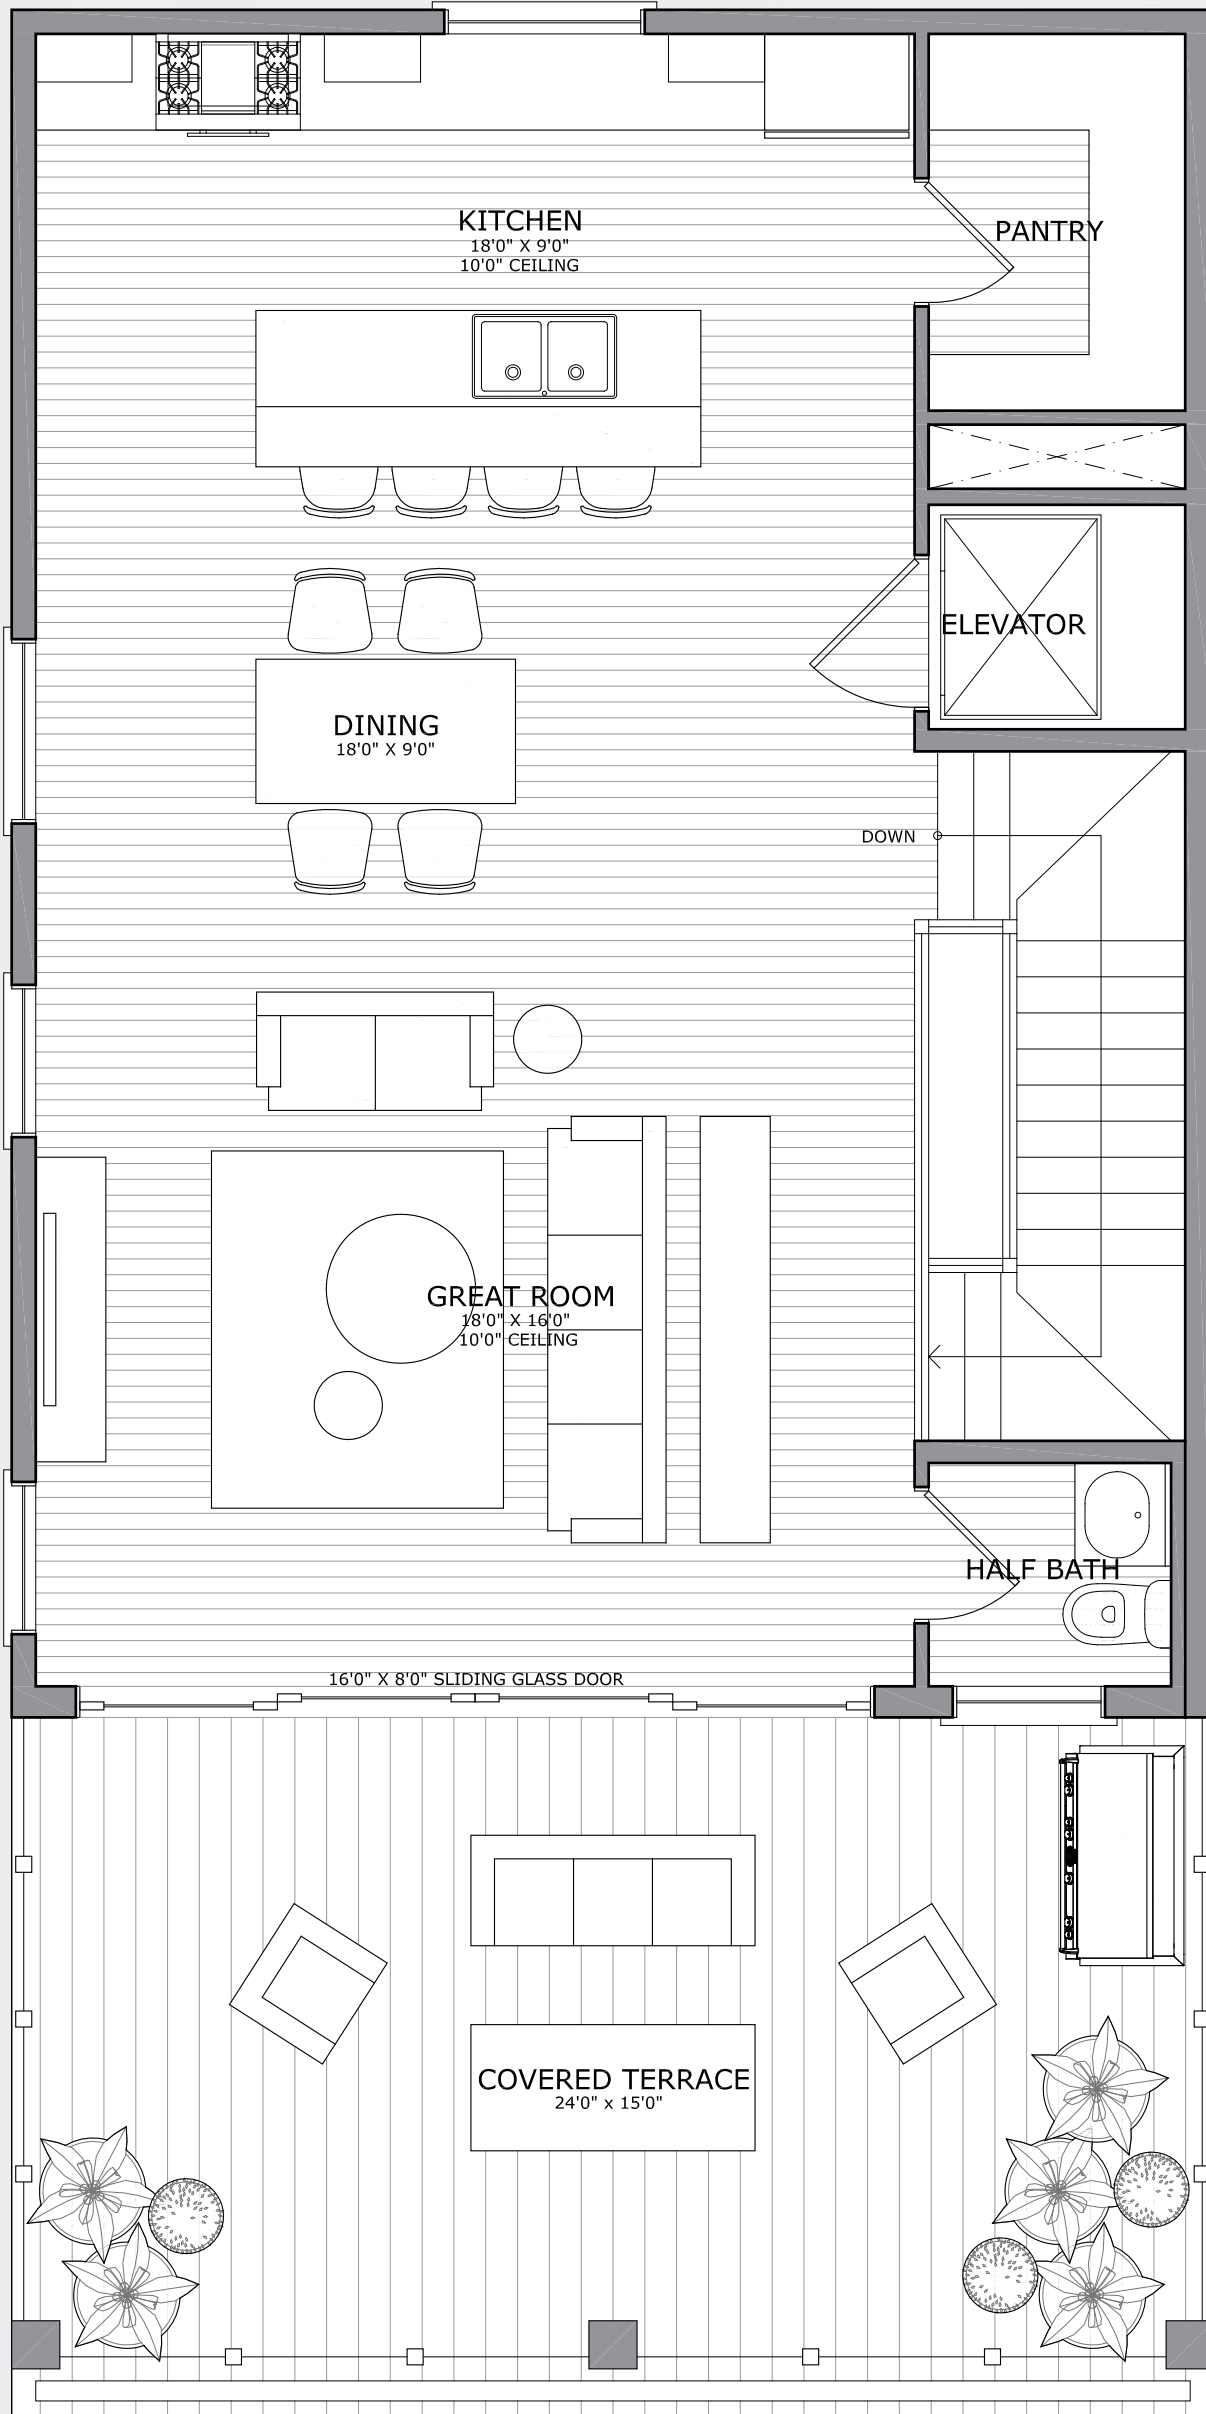

**JOSEPH B. MCGEE ARCHITECT, INC.** COPYRIGHT 2019

11X17

TUSCULUMRIDGE.COM

**TERRACE FLOOR**

**TUSCULUM RIDGE : A NEW RESIDENTIAL COMMUNITY OF SINGLE FAMILY HOMES IN COLUMBIA TUSCULUM.**

**MCGAREY CUSTOM HOMES**