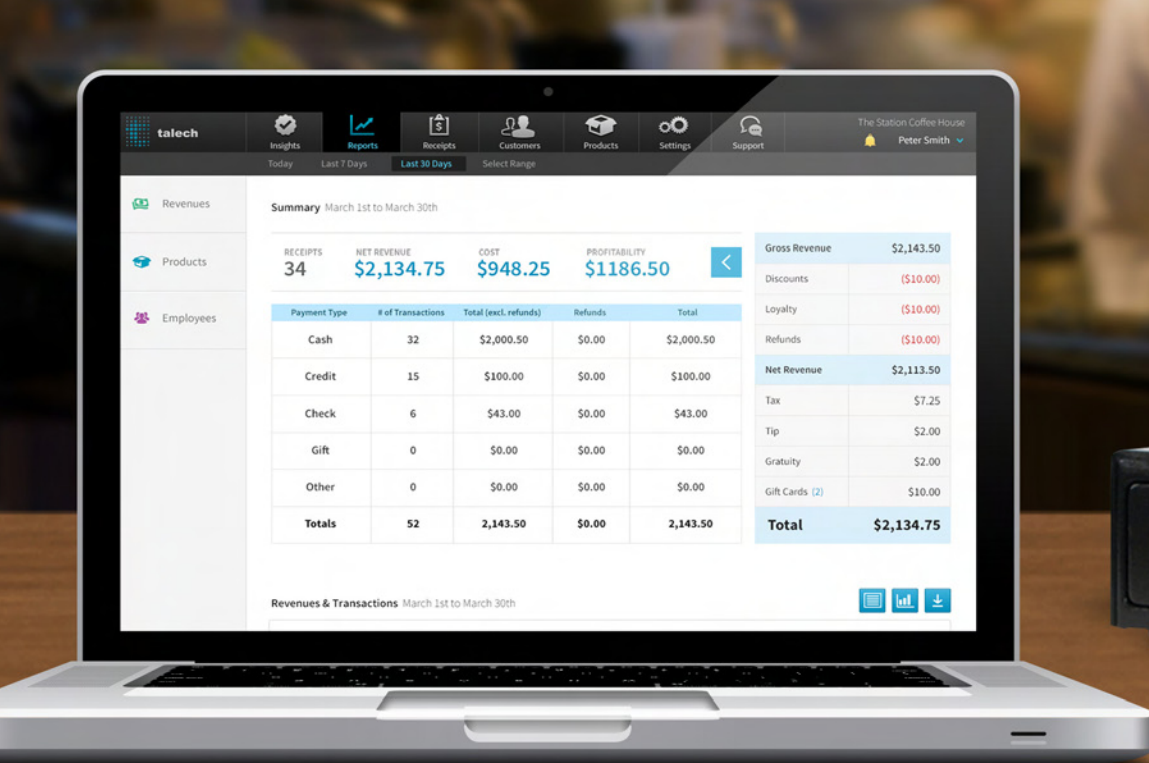

Simple & Powerful

Take orders, apply discounts & tips, manage inventory, and view daily reports with just a few taps

Rich Analytics

Get detailed reports on sales trends, top sellers and employee performance. Understand how often customers visit your business and how much they spend

Anytime, Anywhere Access

All your data is stored in the cloud so you can manage your business in real-time at home or relaxing on the beach.