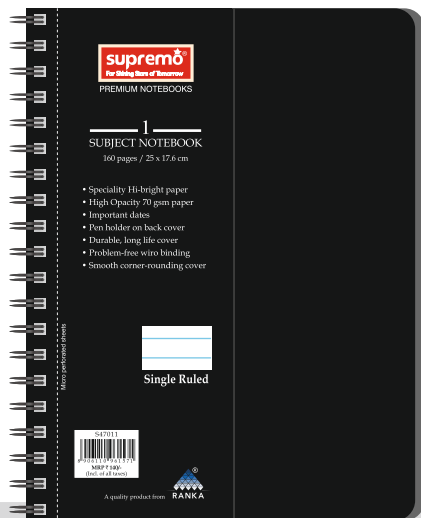

Black PP

Black PP Wiro Binding, PP Die Cut Cover

ITEM CODE	SIZE	PAGES	RULING	MRP.	INNER	CARTON PACKING
S46041	A5 - 1 SUB	160	SL	₹ 100.00	6	72
S46051	A5 - 5 SUB	300	SL	₹ 190.00	6	60
S47011	B5 - 1 SUB	160	SL	₹ 160.00	4	48
S47041	B5 - 5 SUB	300	SL	₹ 250.00	3	42