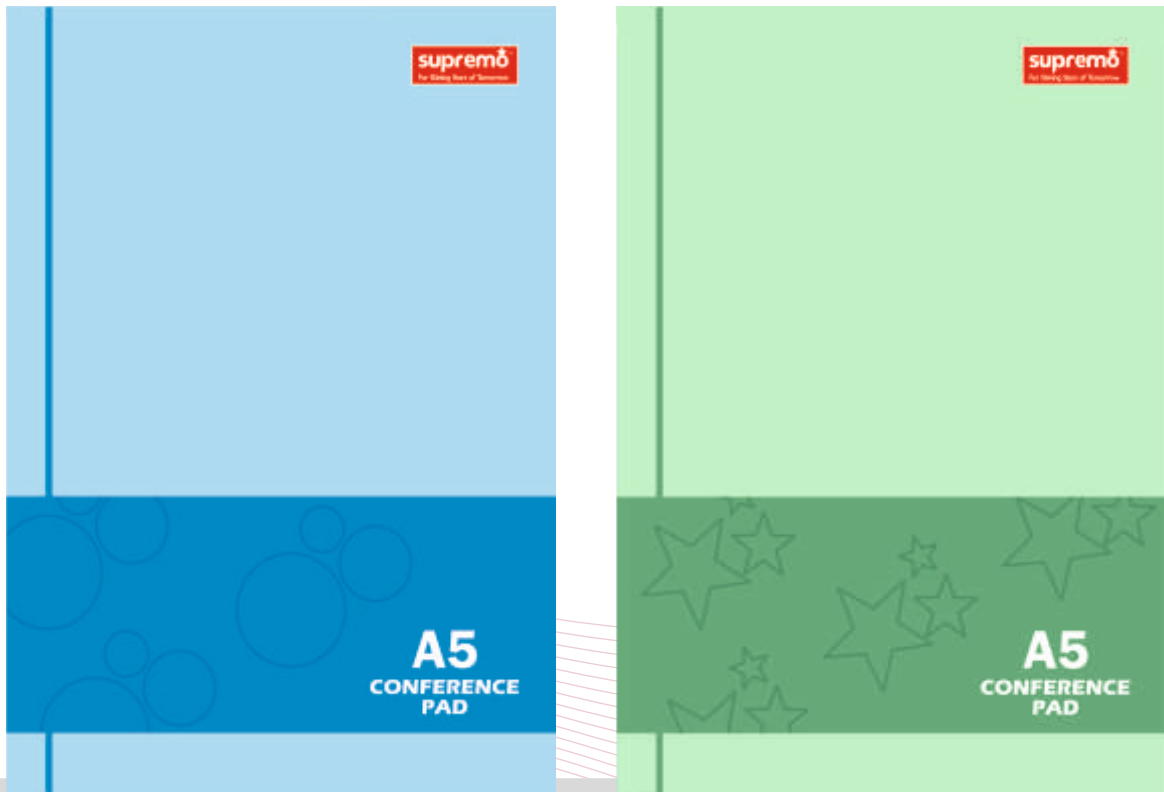

A5 Conference Pad

A5 Conference Pad , 21 x 14.8 cm Soft cover, Pin Binding

ITEM CODE	PAGES	RULING	MRP.	INNER	CARTON PACKING
S25131	24	SL	₹ 10.00	24	864
S25141	48	SL	₹ 15.00	24	480