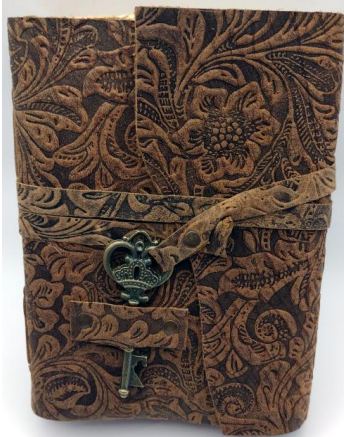

NE-058

FLORAL - BROWN

5"X7"

DECKLE