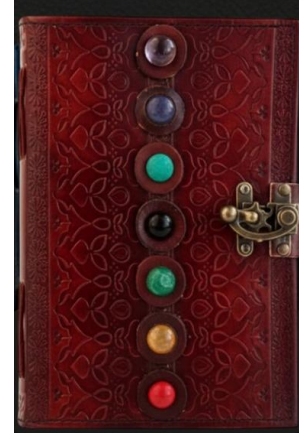

NE-040

SEVEN STONE CHAKRA

6"X9"

WHITE HANDMADE