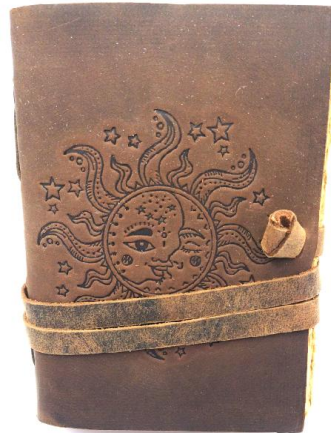

6"X8"

DECKLE

OUR CODE  
NAME  
SIZE  
PAPER

NE-036

MYSTIC TREE OF LIFE

6"X8"

DECKLE

NE-037