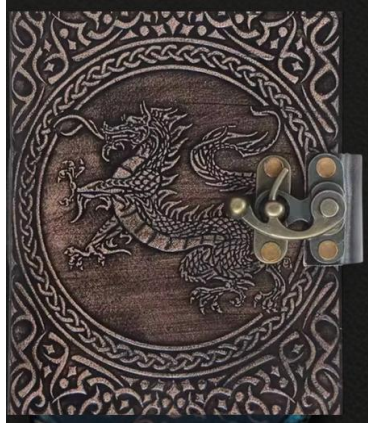

NE-072

DRAGON - EMBOSSED

5"X7"

WHITE HANDMADE