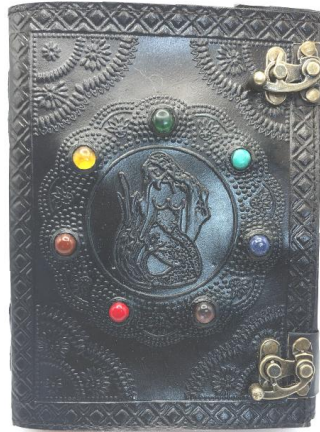

DECKLE

6"X8"

LJ-501

SINGLE LOCK

6"X8"

DECKLE

#VALUE!

LJ-502