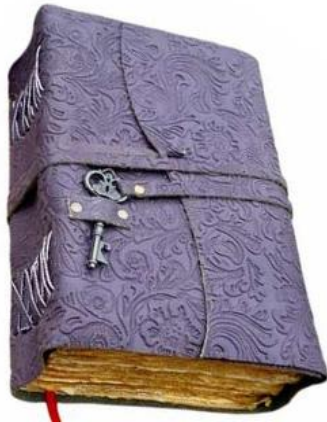

LEATHER JOURNALS

WHERE DYAFINDTHAT.COM

AK-421

FLORAL - PURPLE WITH KEY

6"X8"

DECKLE