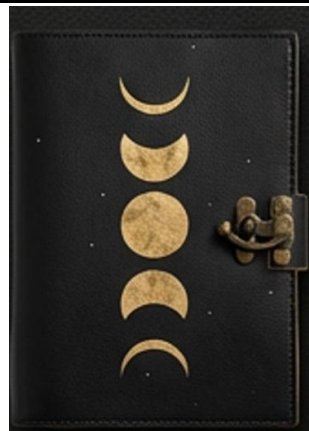

NE-001

FAIRY

5"X7"

DECKLE

NE-002

OWL ON A BRANCH

6"X8"

DECKLE