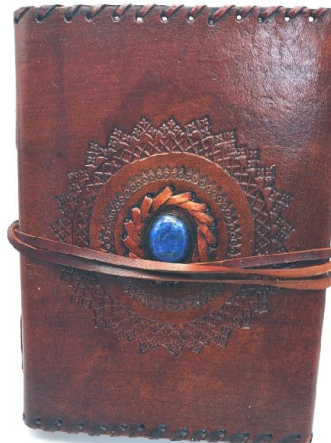

6"X8"

DECKLE

LJ-506

KEY TAN/BROWN

6"X8"

DECKLE

LJ-507

SINGLE GEM WRAPPED