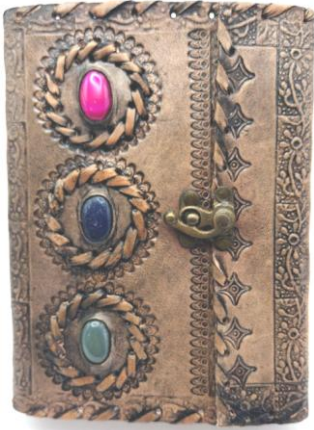

NE-091

THREE GEMS WITH ONE CLASP

6"X8"

DECKLE