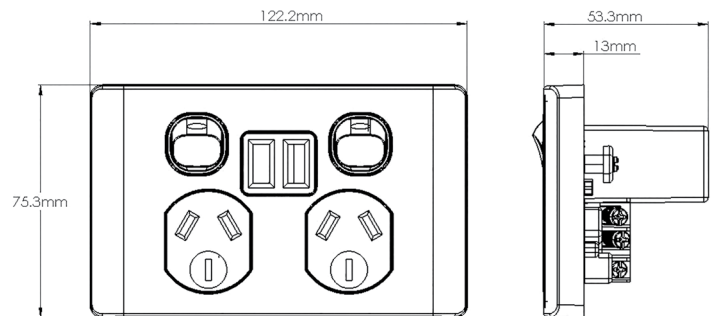

Cheetah plate cover

Leopard plate cover