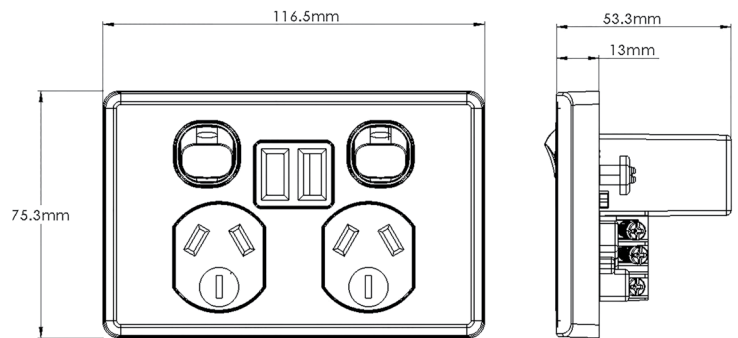

Cheetah plate cover

USB Charging in everyday Australian life is now not a luxury but an expectation and the Cheetah and Leopard USB Integrated range is an excellent "all-in-one" solution for charging phones, tablets, cameras, fit bands, smart watches and various other USB compatible devices. USB's need to be located in all spots where we work and play – kitchens, bedrooms, lounge-rooms, offices, hotels and clubs, public places, retail stores – the list goes on. Anywhere you can think of where people need to get charged in their time of need.

The CHLEPP2USB2G Cheetah and Leopard USB Integrated range are the perfect solution for your next residential, commercial or community installation, or replacement upsell in an existing dwelling.

CHLEPP2USB2G / CHLEPP2USB2GBK

(Cheetah & Leopard covers both included in one box)

Dual switched integrated 250V a.c. power point outlet rated at 10A with twin USB sockets for power supply that is ideal for living areas, kitchens, bedrooms, hotels, libraries and waiting areas.

- The rating for the USB is 3.4A at 5V when one device is inserted, then it divides to 1.7A at 5V when a device is inserted in each USB socket.
- USB power supply contains temperature cut out and overload protection.
- Fits standard wall boxes and mounting accessories.
- Full cover plate.
- HYSHR (Hyena Shroud) fits perfectly in the event you need to cover the base with a shroud