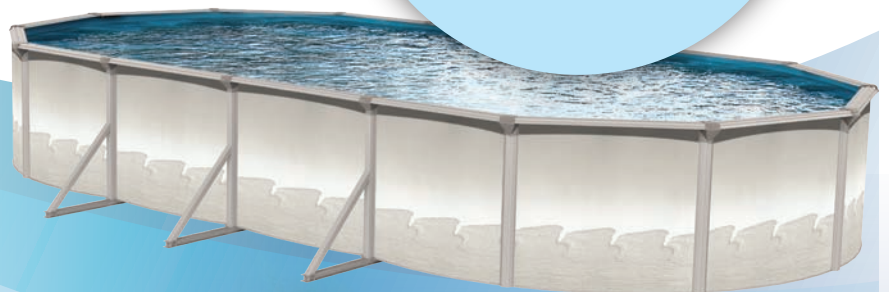

Esprit

Bring some spirit
to your yard!

ATLANTIC[™]
ABOVE GROUND POOLS

Esprit

Serenade wall with sand frame

The **Channel-Lok II** is an oval pool support system that requires fewer yard-wasting buttresses without compromising durability beauty.

This unique system provides years of worry-free family fun and relaxation.

Top ledge and uprights

- 6" steel top ledge
- Steel uprights
- Sturdy steel frame

Channel-Lok II-Buttress

- Ease of installation
- Engineered to require fewer buttresses
- Oval pools only

Omega Stabilizer

Only Atlantic pools feature the self-supporting Omega stabilizer bar. This nifty feature greatly simplifies homeowner installation, and has made Atlantic pools the top choice of many professional installers.

All-Weather Protection

The top ledges and uprights on every Atlantic pool undergo a state-of-the-art protective treatment process. In addition, they are coated with Texture-Kote. This combination provides incredibly long-lasting, all-weather protection with added resistance against corrosion, scratching and damaging UV rays. Atlantic's unique Quadra-Fold system and bolting pattern provides maximum wall joint strength.