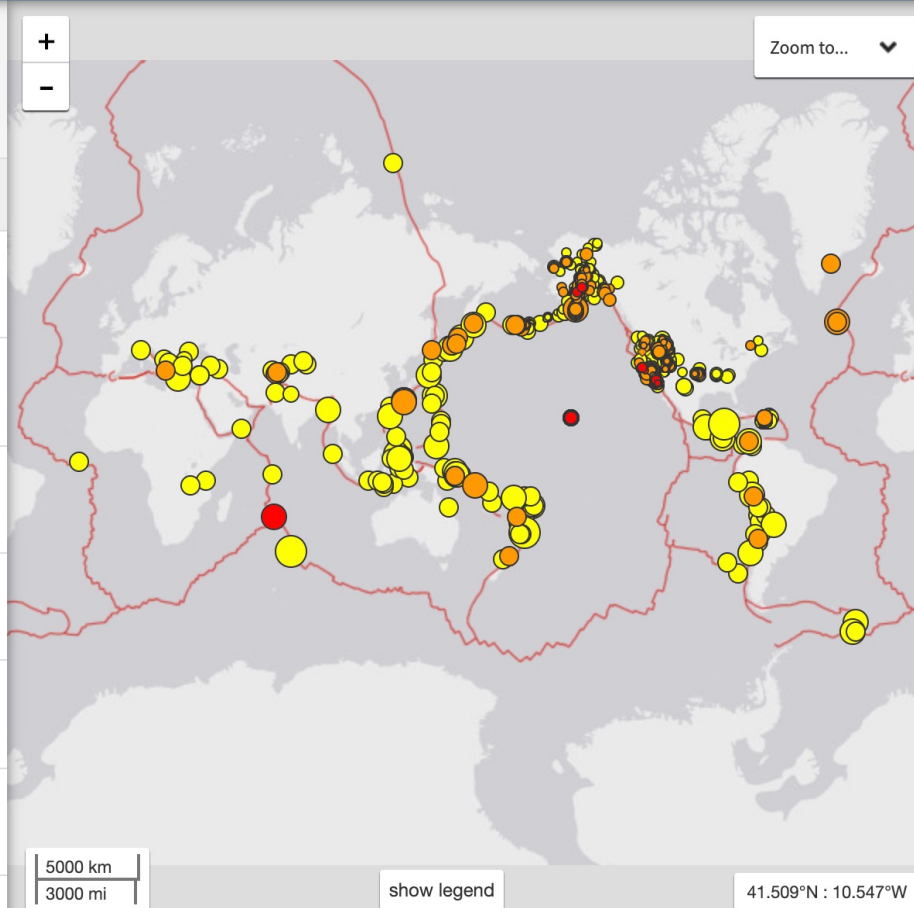

t

Fortunately, Earth's magnetic shield shields most of this solar

bombardment from the surface. This field is constantly changing in

intensity and can even switch direction – turning the Magnetic North Pole

www.drmihaelsqlink.shop

Rise in Earthquakes

earthquake.usgs.gov

7 Days, All Magnitudes U.S.

3379 of 3379 earthquakes in map area.

Click for more information

| | | |
|-----|--|---------|
| 1.1 | 42km W of Anchorage, Alaska 2020-04-17 17:16:45 (UTC) | 49.8 km |
| 1.7 | 6km NW of The Geysers, CA 2020-04-17 17:14:55 (UTC) | 1.7 km |
| 0.7 | 13km NW of Ocotillo Wells, CA 2020-04-17 17:05:48 (UTC) | 3.2 km |
| 1.7 | 10km NE of Big Bear City, CA 2020-04-17 16:53:41 (UTC) | 3.7 km |
| 1.3 | 41km SSE of Redoubt Volcano, Alaska 2020-04-17 16:50:53 (UTC) | 83.5 km |
| 0.9 | 9km SSE of Sunol, CA 2020-04-17 16:43:05 (UTC) | 5.1 km |

Settings

Bookmark to return to map/list with the same settings

Earthquakes

All lists include most worldwide events magnitude 4.5 and greater, [read more](#).

Auto Update

1 Day, Magnitude 2.5+ U.S.

1 Day, All Magnitudes U.S.