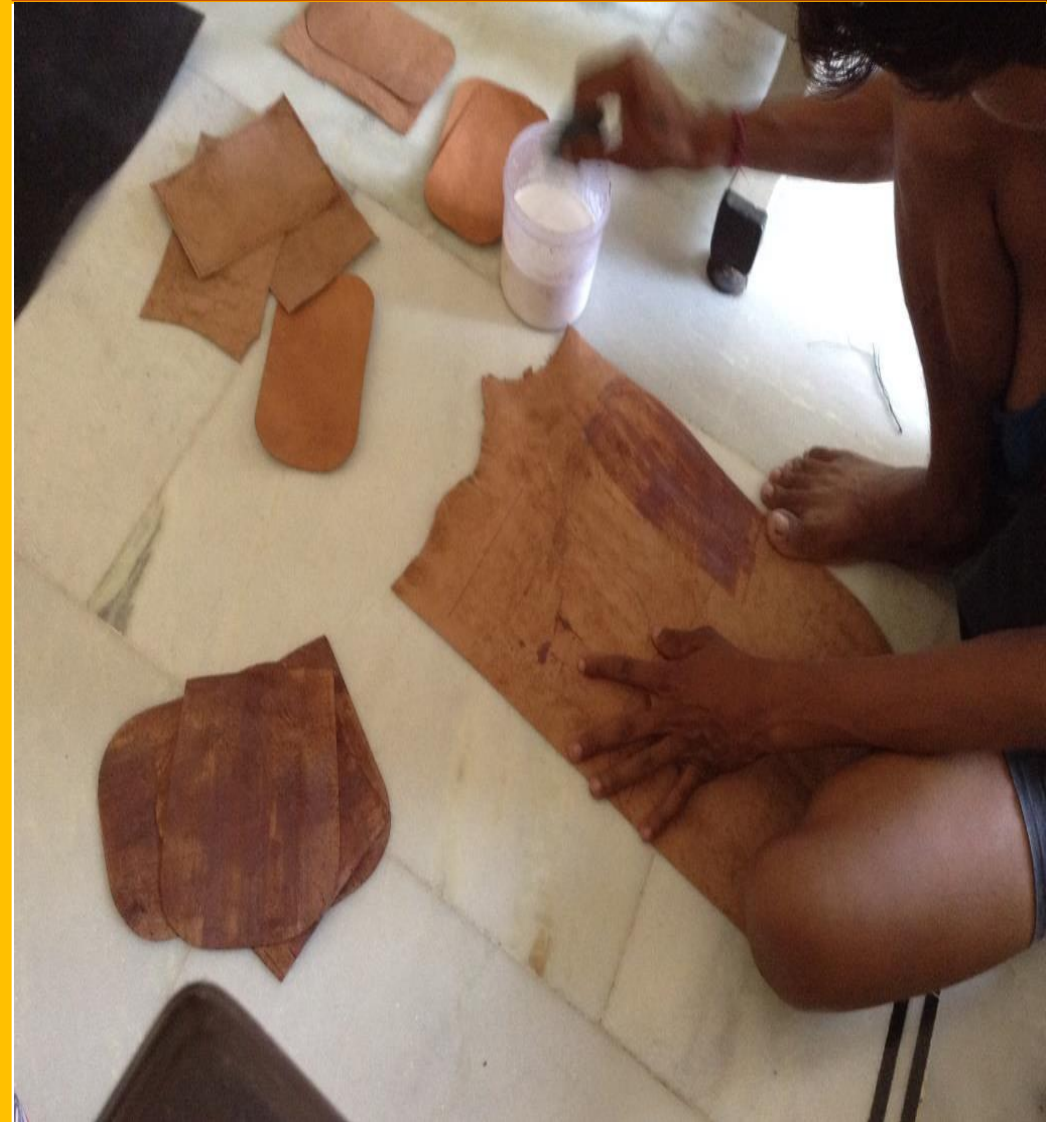

All prices are subject to change without notice

All our bags have a canvas lining to
give our bags structure