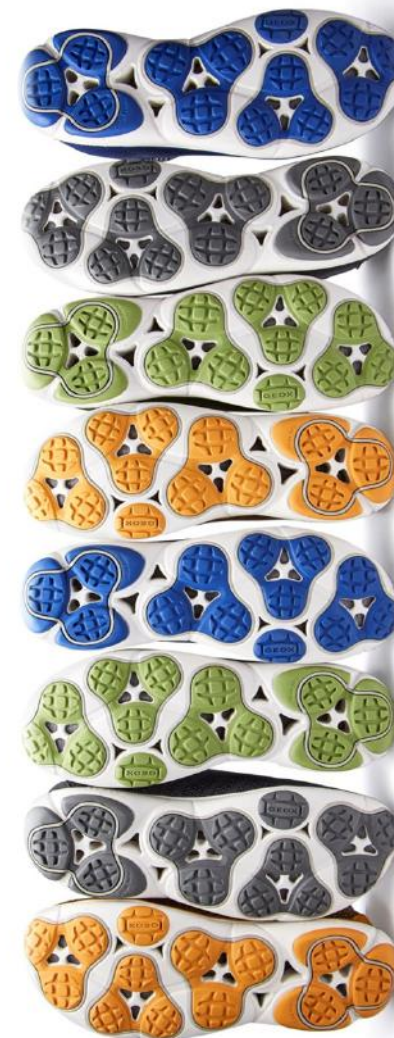

Women's Footwear

If you are purchasing Geox shoes for the first time, bear in mind that our shoes have a comfortable fit.

We therefore recommend choosing half a size smaller than your customary size.

EU SIZE	US SIZE	UK SIZE	FOOT LENGTH (cm)
34	4	1.5	22.00
34 ½	4.5	2	22.40
35	5	2.5	22.70
35 ½	5.5	2.75	23.00
36	6	3	23.40
36 ½	6.5	3.5	23.70
37	7	4	24.00
37 ½	7.5	4.5	24.40
38	8	5	24.70
38 ½	8.5	5.5	25.00
39	9	6	25.40
39 ½	9.5	6.5	25.70
40	10	7	26.00
40 ½	10.3	7.3	26.40
41	10.5	7.5	26.70
42	11	8	27.30
43	12.5	10	28.00

SIZE CHART