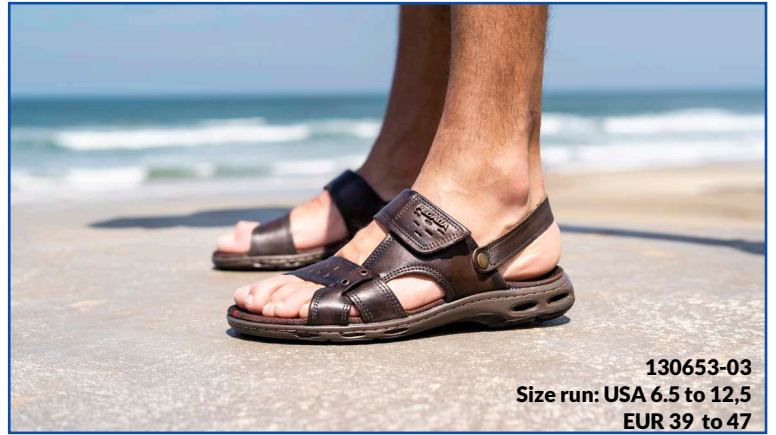

130653-03
Size run: USA 6.5 to 12,5
EUR 39 to 47