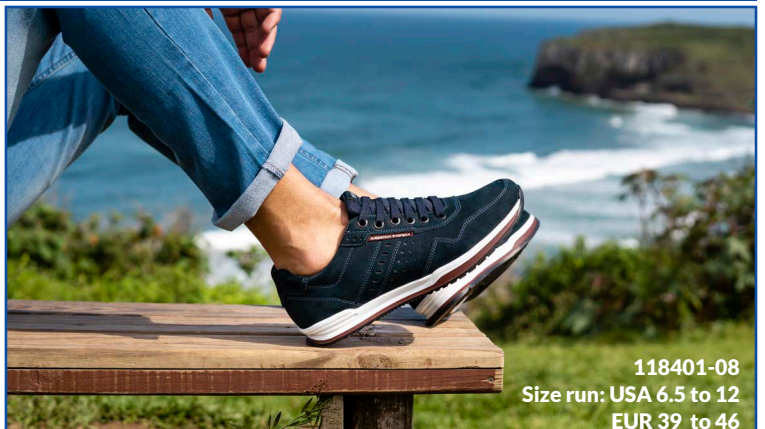

118401-08
Size run: USA 6.5 to 12
EUR 39 to 46

LEATHER LINING