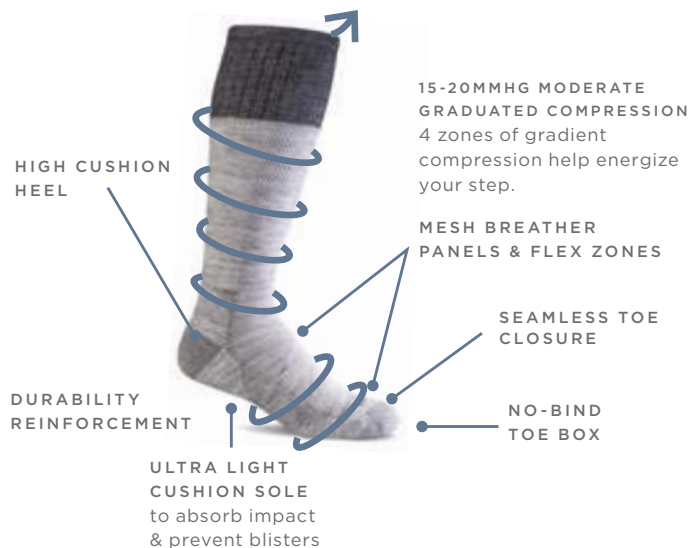

ELEVATE SERIES

ENERGIZING SUPPORT, MODERATE COMPRESSION.

ELEVATE QUARTER SW84M

MODERATE COMPRESSION

FEATURES:

- Accu-fit Technology
- Turn Welt Top
- Extended Arch Support
- Ergonomic Fit Heel
- Seamless Toe Closure
- Compression Construction

CUSHIONING:

- Ultra Light Cushion Sole

CONTENT:

- 32% Merino Wool
- 31% Rayon from Bamboo
- 32% Stretch Nylon
- 5% Spandex