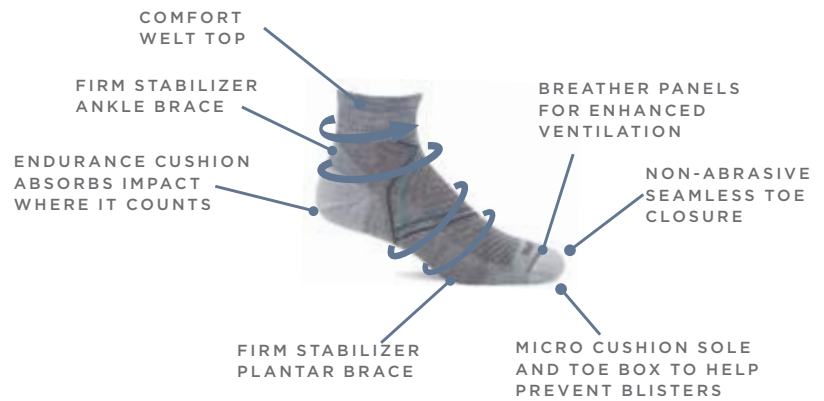

PULSE SERIES

FIRM GRADUATED COMPRESSION