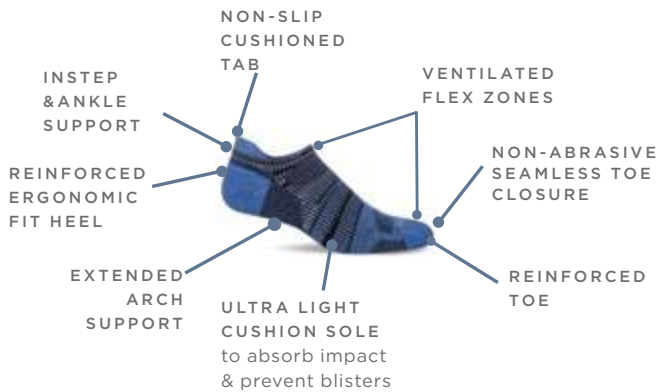

SPRINT SERIES

ENERGIZING SUPPORT, MODERATE COMPRESSION.

SPRINT MICRO SW104M ✦ new style

MODERATE COMPRESSION

FEATURES:

Accu-fit Technology
Welt Top w/ Tab
Extended Arch Support
Ergonomic Fit Heel
Seamless Toe Closure
Compression Construction

CUSHIONING:

Ultra Light Cushion Sole

CONTENT:

32% Merino Wool
31% Rayon from Bamboo
32% Stretch Nylon
5% Spandex