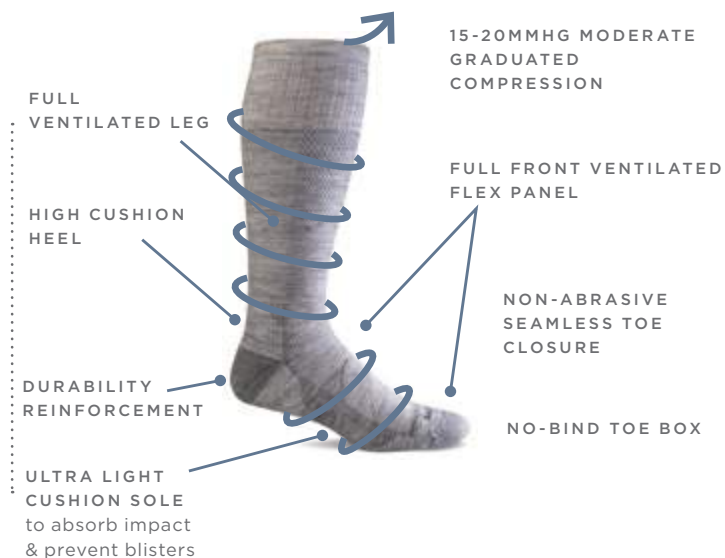

ELEVATE SERIES

ENERGIZING SUPPORT, MODERATE COMPRESSION.

ELEVATE QUARTER SW84W

MODERATE COMPRESSION

FEATURES:

Accu-fit Technology
Turn Welt Top
Extended Arch Support
Ergonomic Fit Heel
Breather Panel
Seamless Toe Closure
Compression Construction

CUSHIONING:

Ultra Light Cushion Sole

CONTENT:

33% Merino Wool
33% Rayon from Bamboo
28% Stretch Nylon
6% Spandex