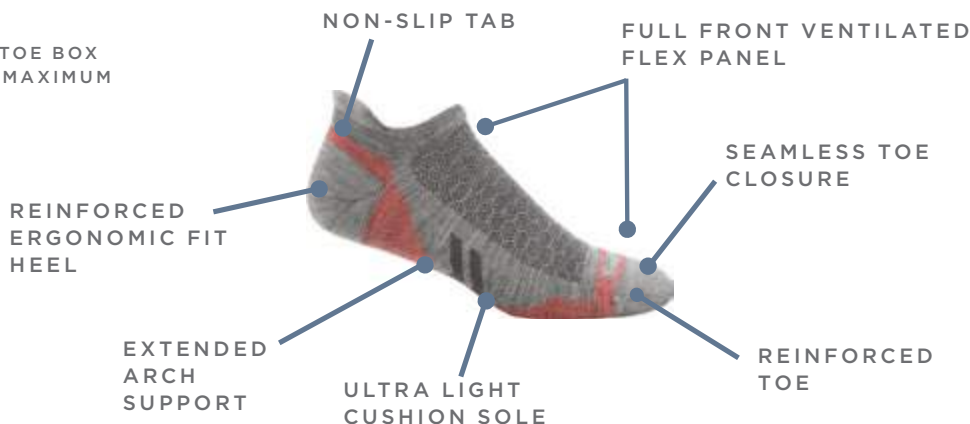

INCLINE II MICRO SERIES

✦ EXTENDED HEEL AND TOE BOX REINFORCEMENT FOR MAXIMUM DURABILITY.

INCLINE II MICRO SW101W

MODERATE COMPRESSION

FEATURES:

- Accu-fit Technology
- Welt Top w/Tab
- Extended Arch Support
- Ergonomic Fit Heel
- Breather Panel
- Seamless Toe Closure
- Compression Construction

CUSHIONING:

Ultra Light Cushion Sole

CONTENT:

- 33% Merino Wool
- 33% Rayon from Bamboo
- 28% Stretch Nylon
- 6% Spandex