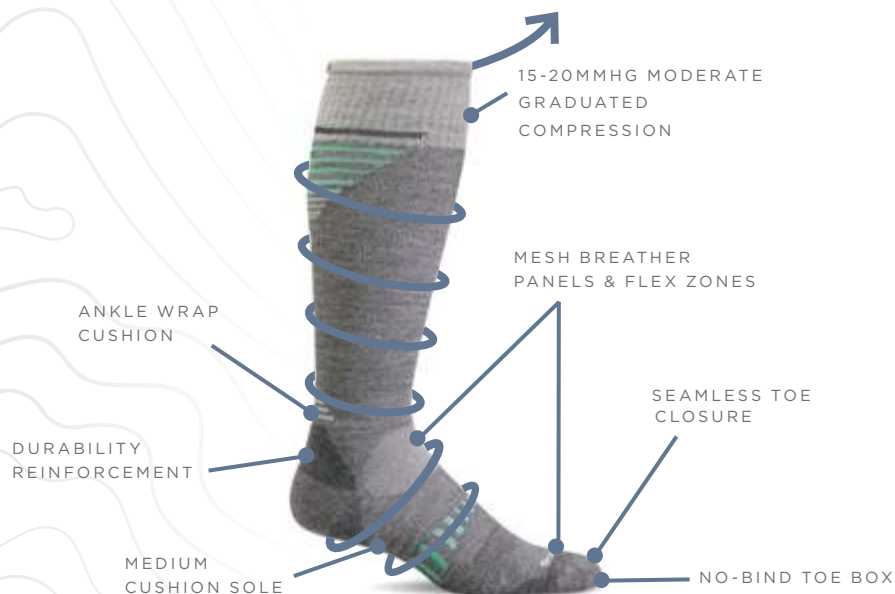

## ASCEND SERIES

ENERGIZE YOUR STEP, REDUCE FATIGUE, REDUCE SORENESS, AND MINIMIZE SWELLING ON THE TRAIL.