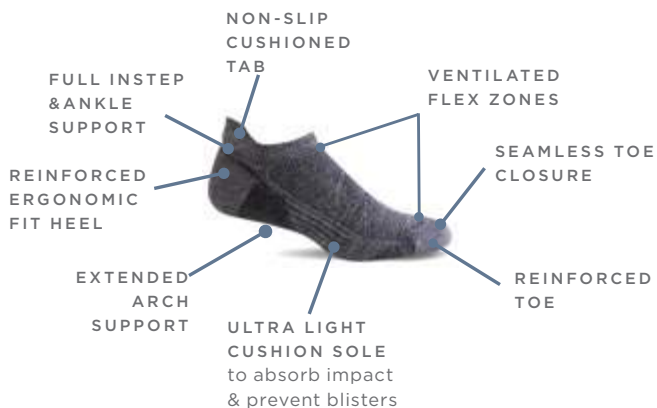

ELEVATE SERIES

ENERGIZING SUPPORT, MODERATE COMPRESSION.

ELEVATE QUARTER SW84M

MODERATE COMPRESSION

FEATURES:

- Accu-fit Technology
- Turn Welt Top
- Extended Arch Support
- Ergonomic Fit Heel
- Seamless Toe Closure
- Compression Construction

CUSHIONING:

- Ultra Light Cushion Sole

CONTENT:

- 32% Merino Wool
- 31% Rayon from Bamboo
- 32% Stretch Nylon
- 5% Spandex