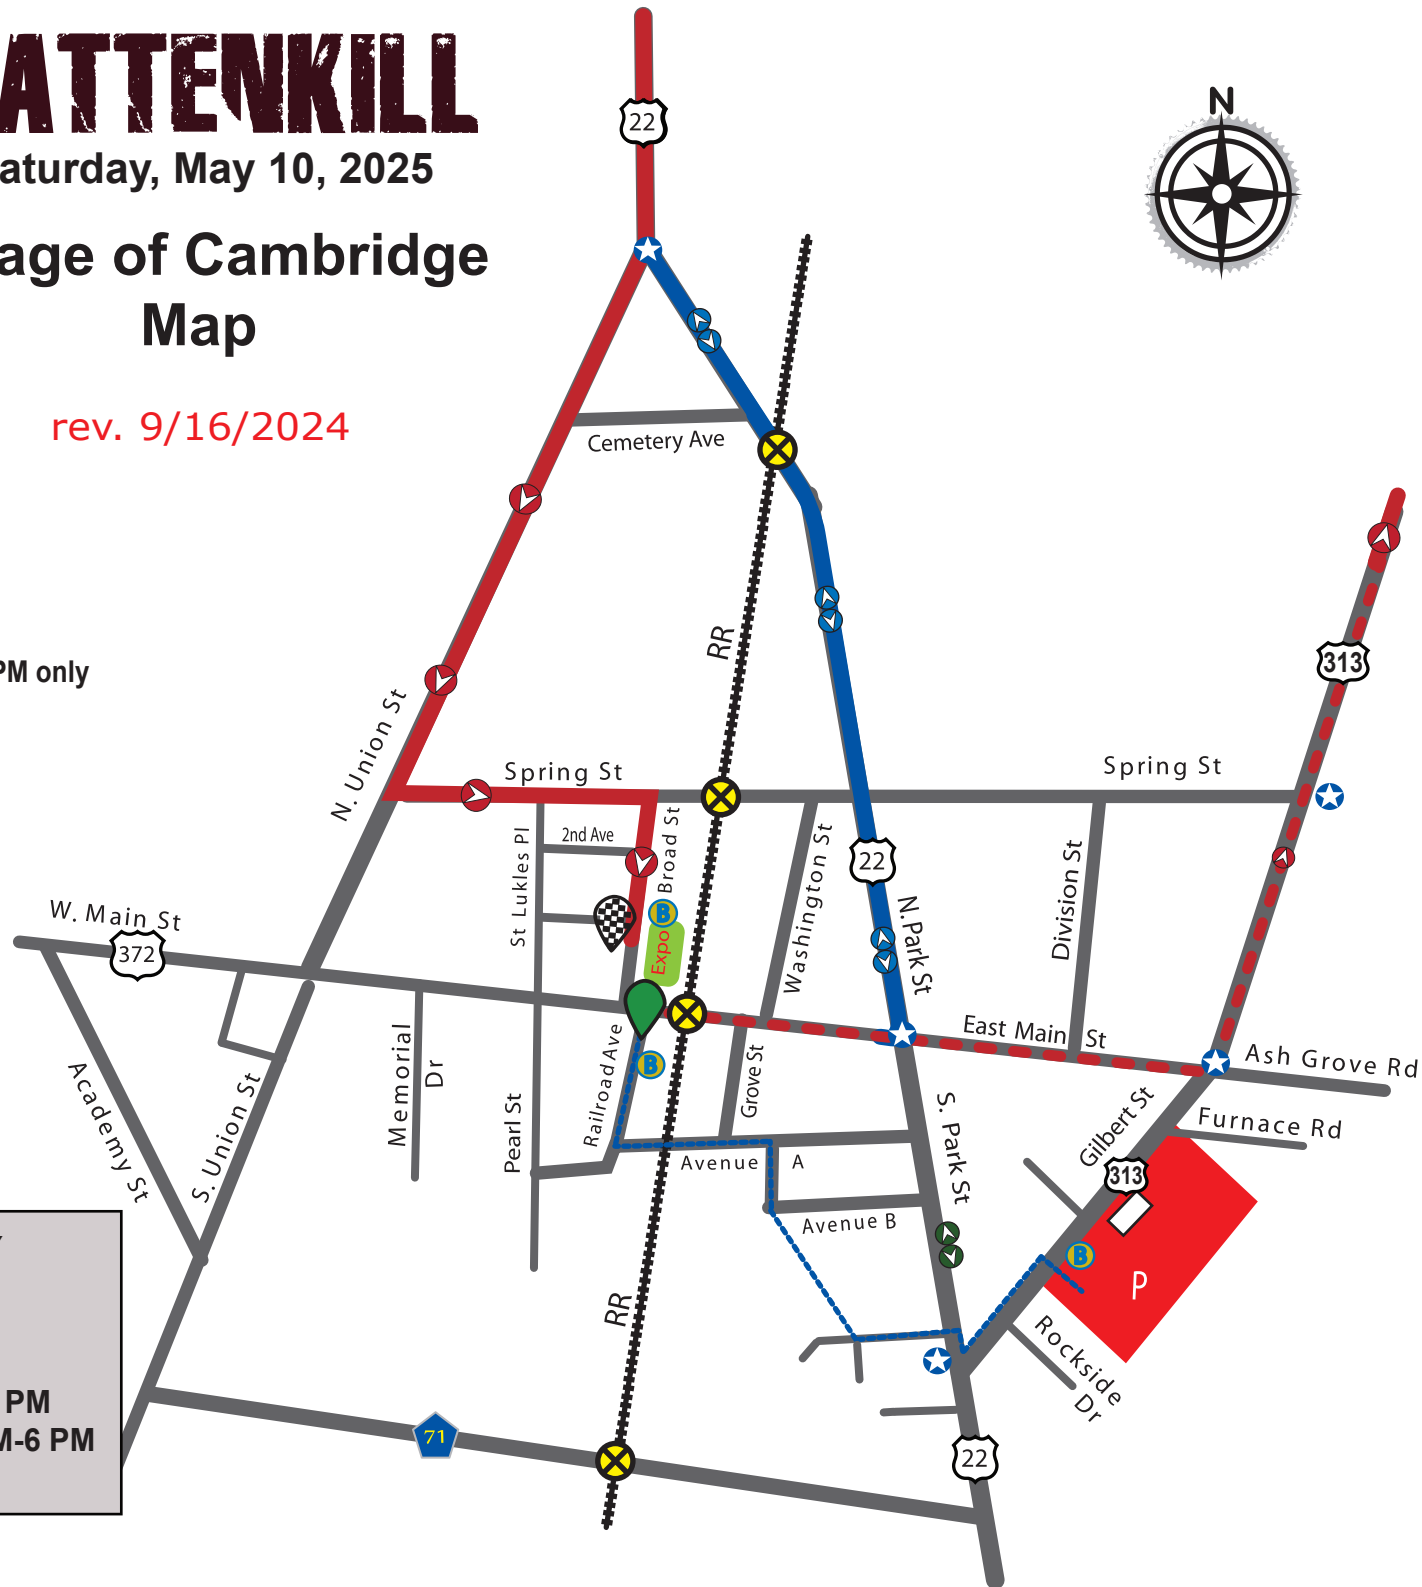

BATTENKILL

Saturday, May 10, 2025

Village of Cambridge Map

rev. 9/16/2024

- Course
- Start
- Finish
- Periodic, Slow Speed Starts 7 AM-1 PM only
- N. Union St Traffic Detour 10:00 AM - 6 PM
- Law Enforcement / Traffic Control 7 AM - 6 PM
- Event Parking
- To/From Event Parking
- Portable Bathrooms

Road Closures - LOCAL TRAFFIC ONLY

Railroad Ave - 7 AM-1 PM

N. Union (Spring St to Rte 22) - 10 AM-6 PM

Spring St (N. Union to Broad St) - 10 AM-6 PM

Broad St - 10 AM-6 PM