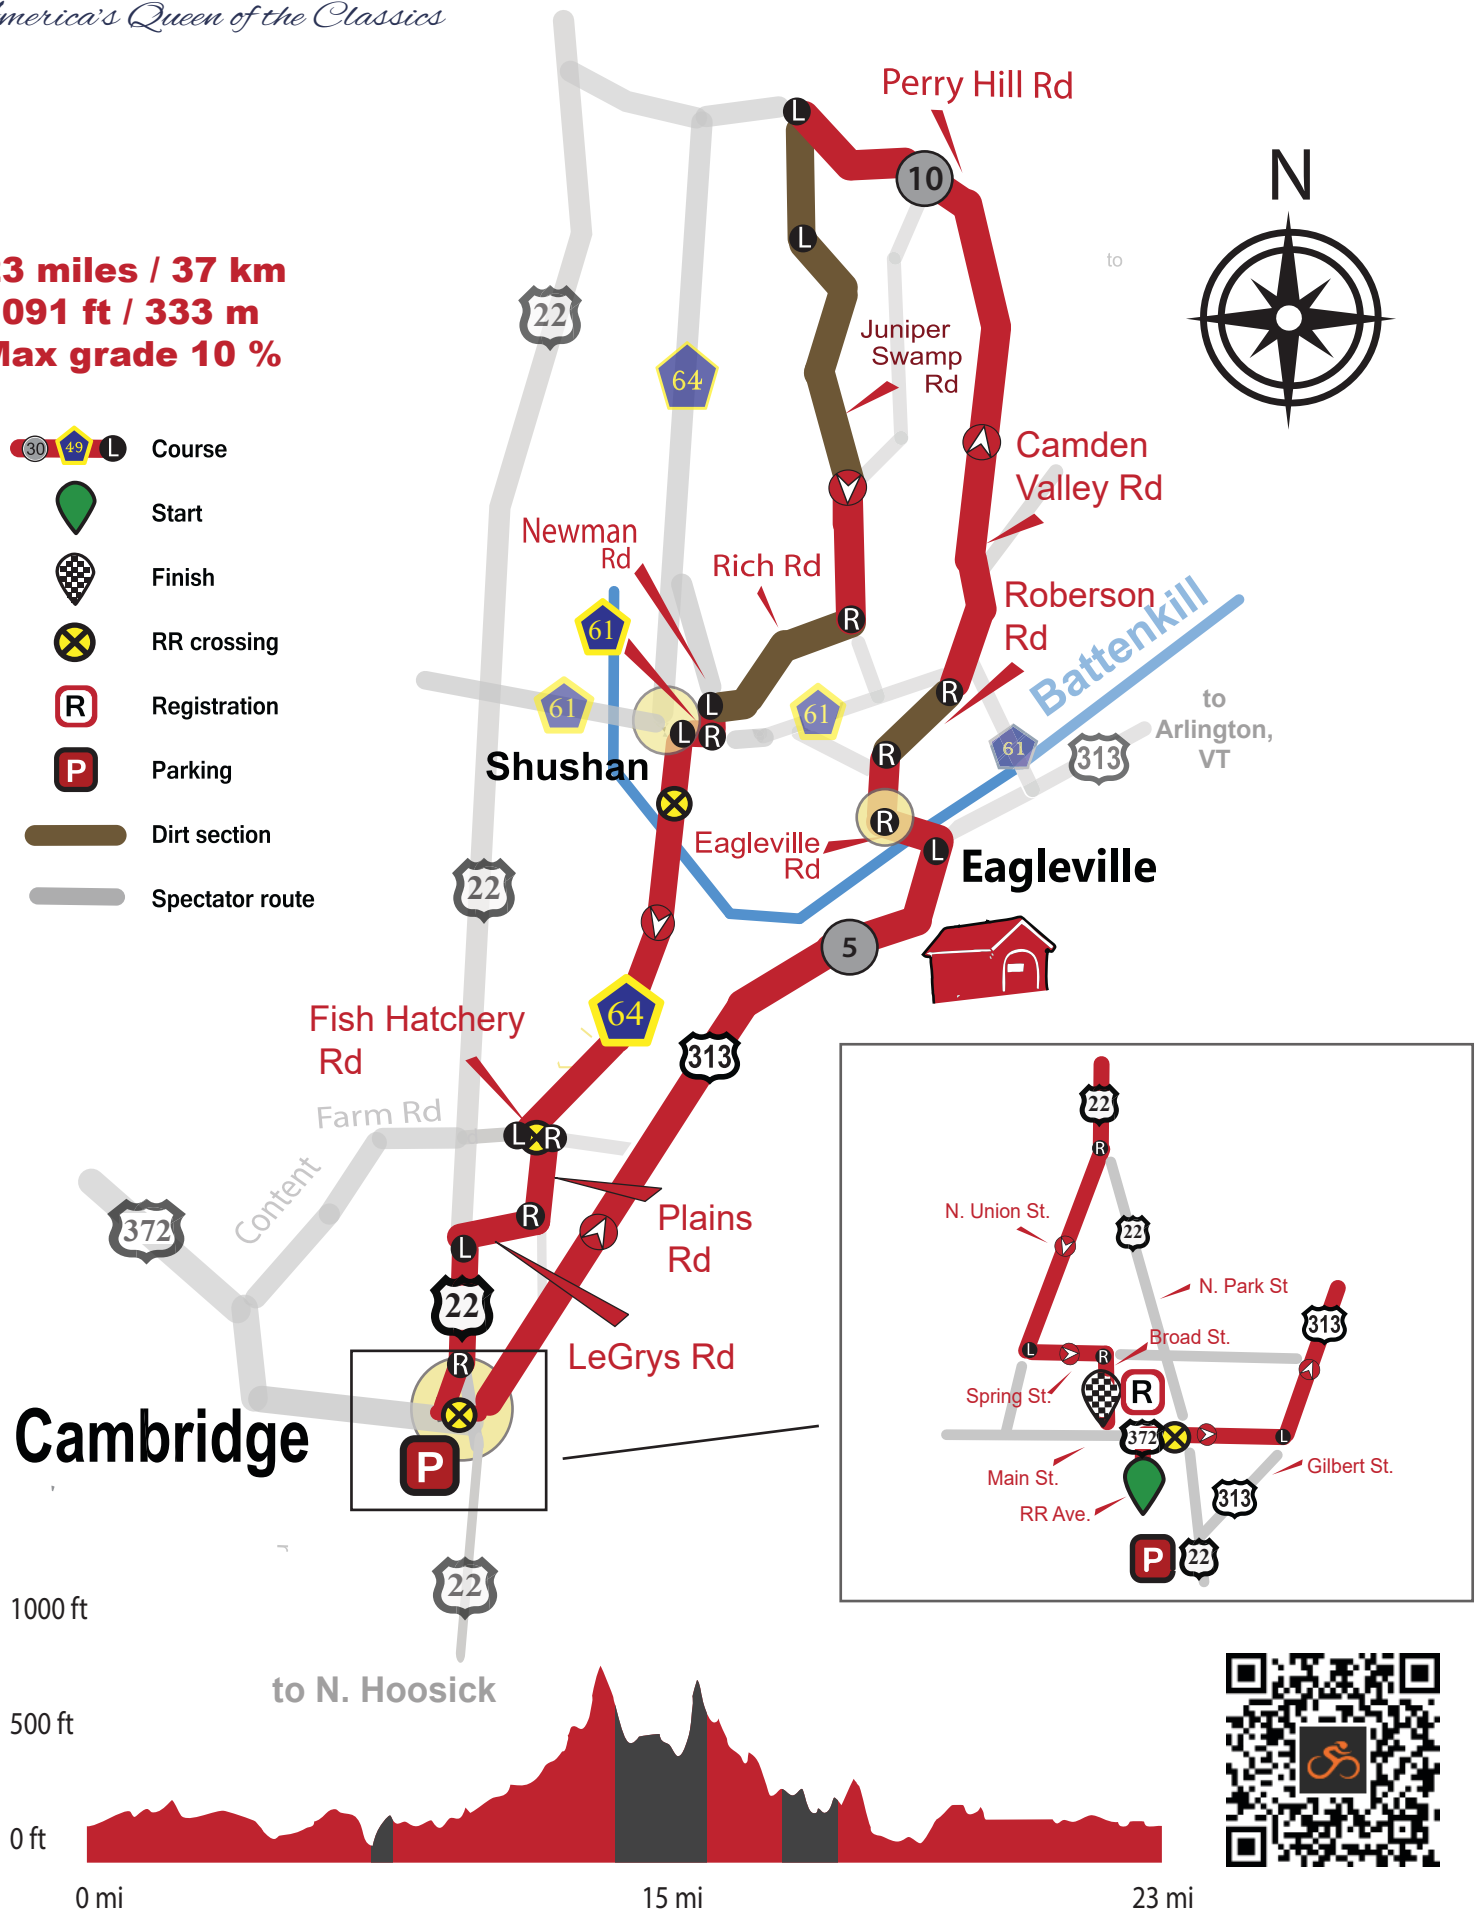

Battenkill

America's Queen of the Classics

MINI FONDO

23 miles / 37 km
1091 ft / 333 m
Max grade 10 %

- Course
- Start
- Finish
- RR crossing
- Registration
- Parking
- Dirt section
- Spectator route

1000 ft

500 ft

0 ft

0 mi

15 mi

23 mi