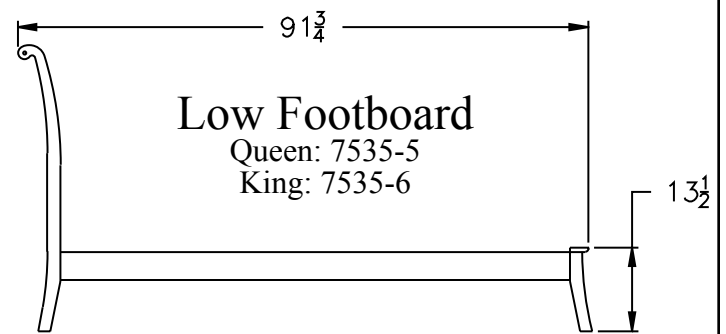

Piper's Grove Madison Birch Beds

Bed Dimensions

All beds come with 1" thick solid Birch side rails

Panel Bed - Regular Footboard

7520-5 Queen

7520-6 King

Panel Bed - Low Footboard

7530-5 Queen

7530-6 King

Our Birch Beds are constructed using Birch Solids and Veneers.

Piper's Grove Madison Birch Beds

Important Dimensions : Floor to bottom of rail: 8-1/4" : Floor to top of mattress slats: 9-3/4"