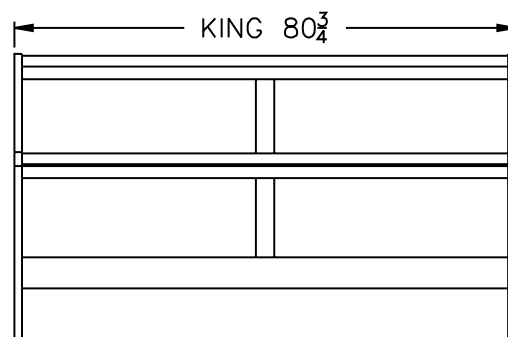

Piper's Grove Madison Birch Beds

Bed Dimensions

All beds come with 1" thick solid Birch side rails

Panel Bed - Regular Footboard

7520-5 Queen

7520-6 King

Panel Bed - Low Footboard

7530-5 Queen

7530-6 King

Our Birch Beds are constructed using Birch Solids and Veneers.

Piper's Grove Madison Birch Beds

Important Dimensions : Floor to bottom of rail: 8-1/4" : Floor to top of mattress slats: 9-3/4"