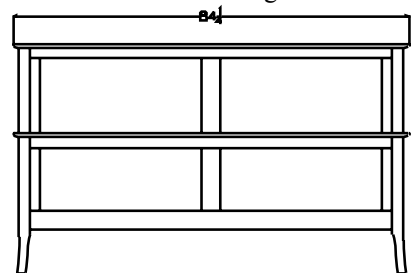

Piper's Grove Madison Birch Beds

Bed Dimensions

All beds come with 1" thick solid Birch side rails

Panel Bed - Regular Footboard

7520-5 Queen

7520-6 King

Panel Bed - Low Footboard

7530-5 Queen

7530-6 King

Our Birch Beds are constructed using Birch Solids and Veneers.

Piper's Grove Madison Birch Beds

Important Dimensions : Floor to bottom of rail: 8-1/4" : Floor to top of mattress slats: 9-3/4"