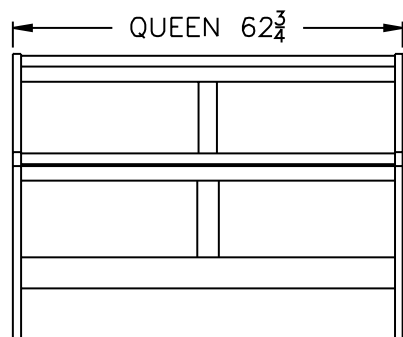

Piper's Grove Madison Birch Beds

Bed Dimensions

All beds come with 1" thick solid Birch side rails

Panel Bed - Regular Footboard

7520-5 Queen

7520-6 King

Panel Bed - Low Footboard

7530-5 Queen

7530-6 King

Our Birch Beds are constructed using Birch Solids and Veneers.

Piper's Grove Madison Birch Beds

Important Dimensions : Floor to bottom of rail: 8-1/4" : Floor to top of mattress slats: 9-3/4"