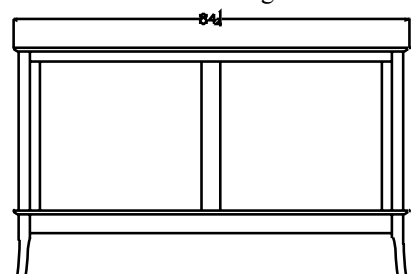

Piper's Grove Madison Birch Beds

Bed Dimensions

All beds come with 1" thick solid Birch side rails

Panel Bed - Regular Footboard

7520-5 Queen

7520-6 King

Panel Bed - Low Footboard

7530-5 Queen

7530-6 King

Our Birch Beds are constructed using Birch Solids and Veneers.

Piper's Grove Madison Birch Beds

Important Dimensions : Floor to bottom of rail: 8-1/4" : Floor to top of mattress slats: 9-3/4"