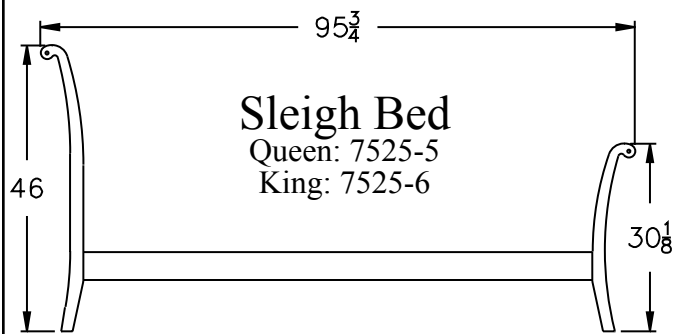

Piper's Grove Madison Birch Beds

Bed Dimensions

All beds come with 1" thick solid Birch side rails

Panel Bed - Regular Footboard

7520-5 Queen

7520-6 King

Panel Bed - Low Footboard

7530-5 Queen

7530-6 King

Our Birch Beds are constructed using Birch Solids and Veneers.

Piper's Grove Madison Birch Beds

Important Dimensions : Floor to bottom of rail: 8-1/4" : Floor to top of mattress slats: 9-3/4"