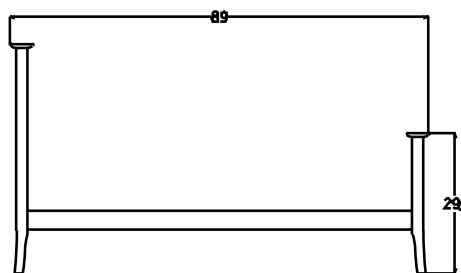

Worn, Distressed, and 2-Tone finishes available at additional charge.

Please see retailer for all available options and product details.

Special Feature

To create the frameless look, undermount ball bearing drawer slides are used in our Madison Birch Bedroom Collection. These slides are manufacturer rated at 100 lbs per drawer, undermounted so they are not seen, stop at the 3/4 open position, and self close when pushed in.

Piper's Grove Madison Birch Beds

Bed Dimensions

All beds come with 1" thick solid Birch side rails

Panel Bed - Regular Footboard

7520-5 Queen

7520-6 King

Panel Bed - Low Footboard

7530-5 Queen