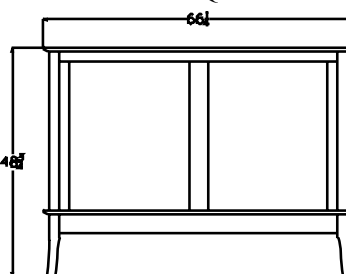

Piper's Grove Madison Birch Beds

Bed Dimensions

All beds come with 1" thick solid Birch side rails

Panel Bed - Regular Footboard

7520-5 Queen

7520-6 King

Panel Bed - Low Footboard

7530-5 Queen

7530-6 King

Our Birch Beds are constructed using Birch Solids and Veneers.

Piper's Grove Madison Birch Beds

Important Dimensions : Floor to bottom of rail: 8-1/4" : Floor to top of mattress slats: 9-3/4"