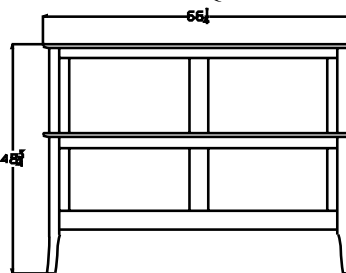

Piper's Grove Madison Birch Beds

Bed Dimensions

All beds come with 1" thick solid Birch side rails

Panel Bed - Regular Footboard

7520-5 Queen

7520-6 King

Panel Bed - Low Footboard

7530-5 Queen

7530-6 King

Our Birch Beds are constructed using Birch Solids and Veneers.

Piper's Grove Madison Birch Beds

Important Dimensions : Floor to bottom of rail: 8-1/4" : Floor to top of mattress slats: 9-3/4"