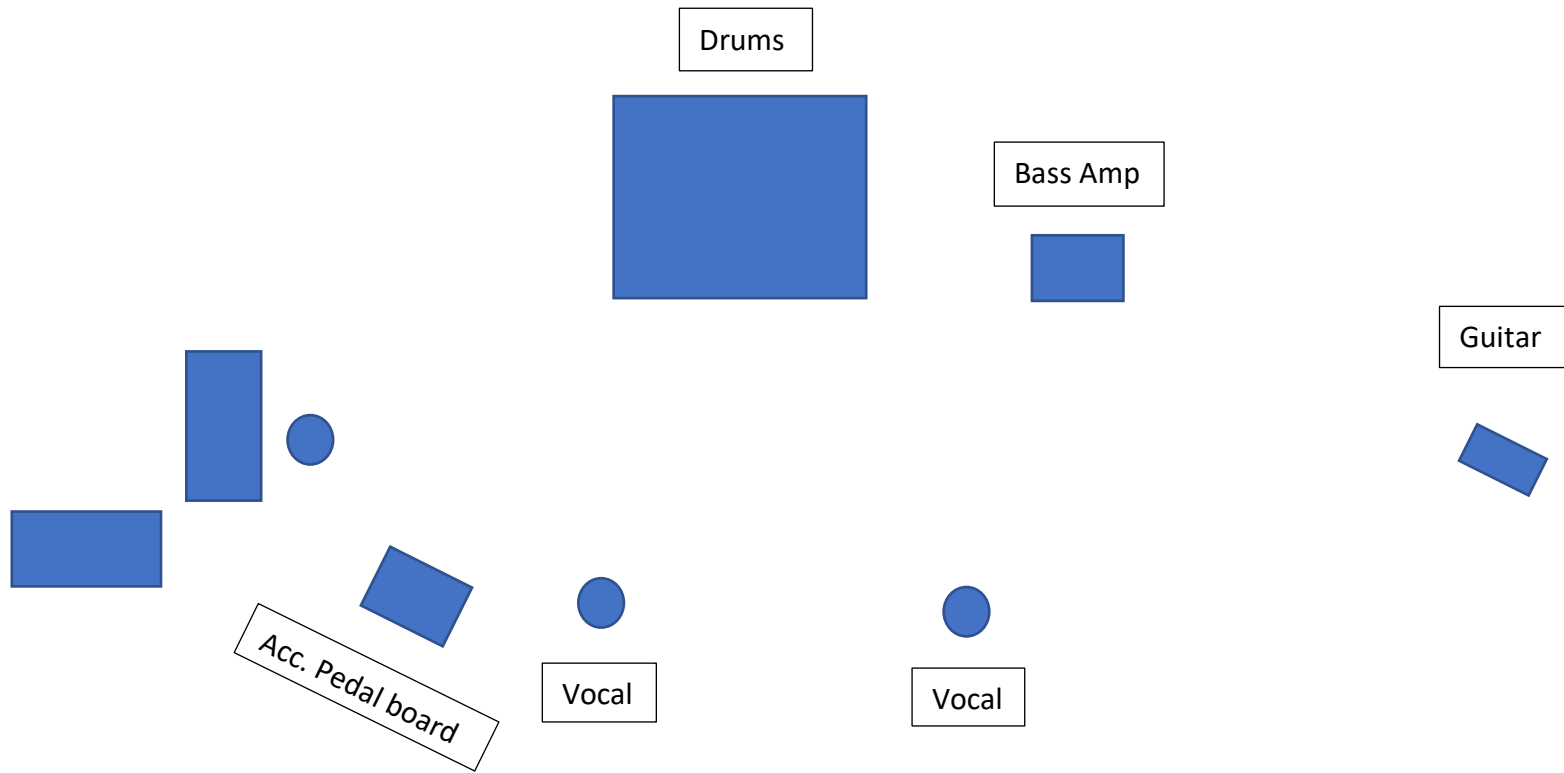

INPUT LIST
(3) Vocal Microphones
(2) 48v microphone lines
For accordion pedal board
(1) Guitar Mic (Senn 609)
(1) Bass D.I
(2) Kybd D.I's

AZTEX
Stage Plot