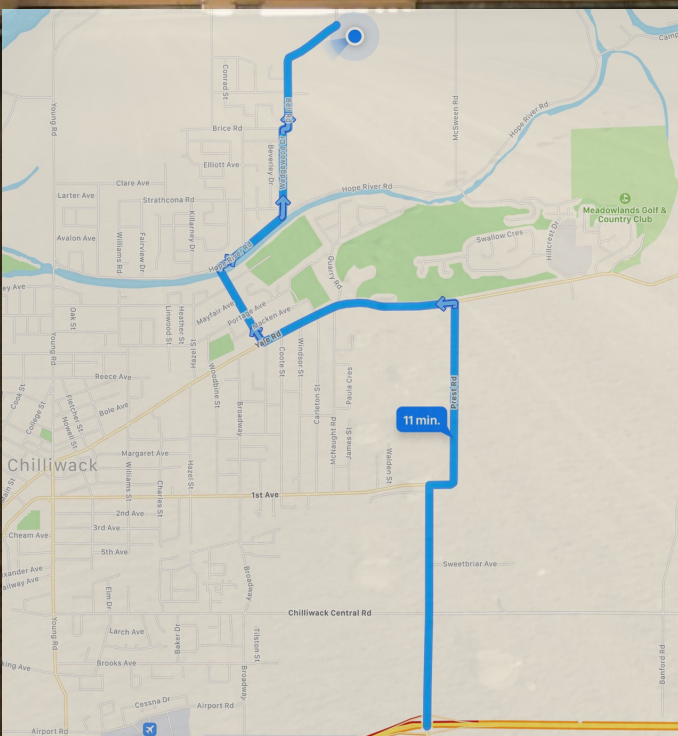

BE A PART OF BELL CREEK
ARENA'S VERY FIRST YEAR OF
CUTTINGS IN 2020!!

SHOW DATES:

APRIL 10TH - 12TH

AUGUST 28TH - 30TH

ABOUT US

Colin & Michelle Van Den Brink are both longtime residents of Chilliwack, BC. They both have a love for Cutting Horses and the people that enjoy this amazing sport!

"We wanted to build a facility that we can all enjoy showing our horses just a little closer to home!"

A show that has a friendly atmosphere focused on fun and keeping the sport of cutting alive and thriving in beautiful British Columbia, Canada