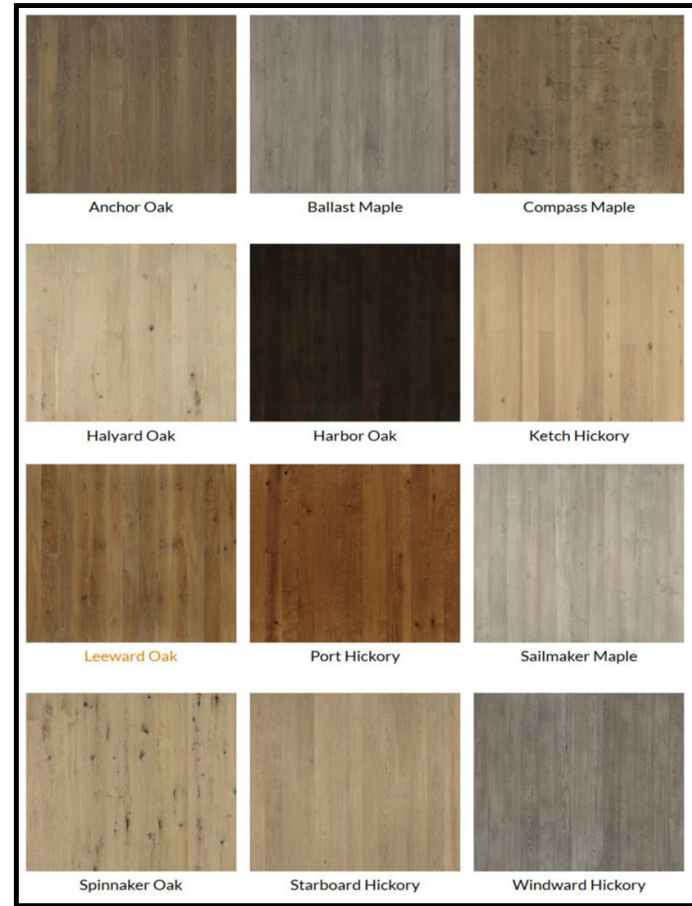

Item #	Color	Species	Finish	Job Pack
RE6ANCO	Anchor (Phase Out)	Oak	Truemark GlazeTek	$ 3.94
RE6HARO	Harbor (Phase Out)	Oak	Truemark GlazeTek	$ 3.94
RE6LEEO	Leeward (Phase Out)	Oak	Truemark GlazeTek	$ 3.94
RE6HALO	Halyard (Phase Out)	Oak	Truemark GlazeTek	$ 3.94
RE6SPIO	Spinnaker (Phase Out)	Oak	Truemark GlazeTek	$ 3.94
RE6SAIM	Sailmaker (Phase Out)	Maple	Truemark GlazeTek	$ 3.94
RE6BALM	Ballast (Phase Out)	Maple	Truemark GlazeTek	$ 3.94
RE6COMM	Compass (Phase Out)	Maple	Truemark GlazeTek	$ 3.94
RE6STAH	Starboard (Phase Out)	Hickory	Truemark GlazeTek	$ 3.94
RE6WINH	Windward (Phase Out)	Hickory	Truemark GlazeTek	$ 3.94
RE6PORH	Port (Phase Out)	Hickory	Truemark GlazeTek	$ 3.94
RE6KETH	Ketch (Phase Out)	Hickory	Truemark GlazeTek	$ 3.94
Moldings				
Trim - Stair Nosing 82"				$ 99.00
Trim - T-Mold, Reducer, or Square Nose 82" (True only 74 3/4")				$ 69.00
Trim - Quarter Round 78" or 94"				Call for Pricing
Moldings of longer lengths may be available for an additional charge.				
Vents to Match all Lines				
Thickness of frame to match thickness of floor, insert thickness to be 3/4"				
2 1/4" x 10", 2 1/4" x 12", 2 1/4" x 14", 4" x 10", 4" x 12", 4" x 14", 6" x 10", 6" x 12", 6" x 14"				$ 79.00

$75.00 SHIPMENT FEE – ORDERS TOTALING 1 - 2 BOXES

$150.00 SHIPMENT FEE – ORDERS TOTALING 3 - 6 BOXES

$45.00 SHIPMENT FEE - ORDERS TOTALING 7+ BOXES

$45 FREIGHT FEE- FOR TRIMS ORDERED INDIVIDUALLY