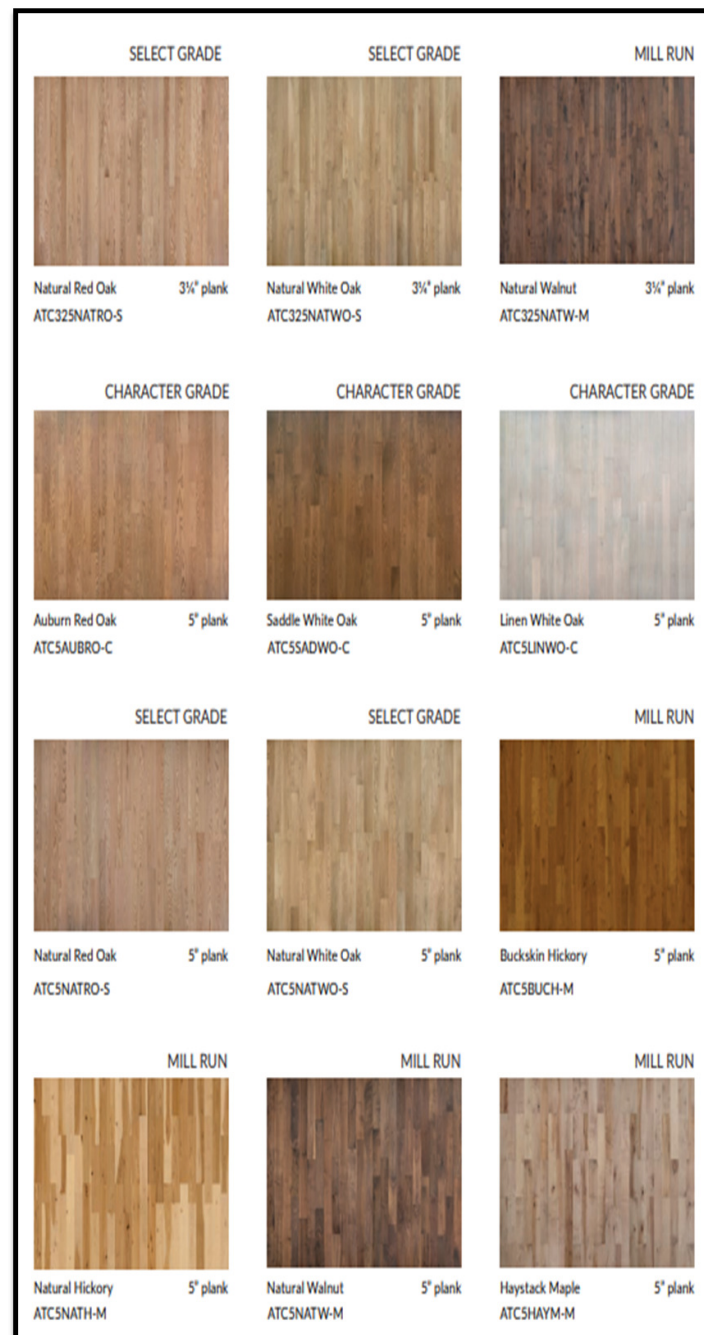

Item #	Color	Species	Finish	Job Pack
1/2" X 3.25 X RL 7.2" SELECT GRADE				
ATC325NATRO-S	Natural	Red Oak	Truemark GlazeTek	$ 5.59
ATC325NATWO-S	Natural	White Oak	Truemark GlazeTek	$ 5.59
ATC325AUBRO-S	Auburn	Red Oak	Truemark GlazeTek	$ 5.59
ATC325SADWO-S	Saddle	White Oak	Truemark GlazeTek	$ 5.59
ATC325LINWO-S	Linen	White Oak	Truemark GlazeTek	$ 5.59
1/2"X3.25" X RL-7.2" COUNTRY GRADE				
ATC325NATW-M	Natural	Walnut	Truemark GlazeTek	$ 7.42
23.47 sf/box, 1408.20 sf/unit; 1/2" x 3.25 x 7.2" x random legnth up to 86 inches; smooth/Glaze Tek finished, Micro Bevel, 3mm Sawn Cut Face, *Limited Lifetime Finish & Structural Residential 5 year commercial Finish and 10 year commercial structure; 18 pallets per container				
1/2" X 5" X RL 7.2" CHARACTER GRADE				
ATC5AUBRO-C	Auburn	Red Oak	Truemark GlazeTek	$ 6.09
ATC5SADWO-C	Saddle	White Oak	Truemark GlazeTek	$ 6.09
ATC5LINWO-C	Linen	White Oak	Truemark GlazeTek	$ 6.09
1/2" X 5" X RL 7.2" SELECT GRADE				
ATC5NATRO-S	Natural	Red Oak	Truemark GlazeTek	$ 6.19
ATC5NATWO-S	Natural	White Oak	Truemark GlazeTek	$ 6.19
1/2" X 5" X RL-7.2" COUNTRY GRADE				
ATC5BUCH-M	Buckskin	Hickory	Truemark GlazeTek	$ 6.74
ATC5NATH-M	Natural	Hickory	Truemark GlazeTek	$ 6.74
ATC5HAYM-M	Haystack	Maple	Truemark GlazeTek	$ 6.74
ATC5NATW-M	Natural	Walnut	Truemark GlazeTek	$ 7.42
24.06 sf/box, 1443.60 sf/unit; 1/2" x 5" x 7.2" x random legnth up to 86 inches; smooth/Glaze Tek finished, Micro Bevel, 3mm Sawn Cut Face, *Limited Lifetime Finish & Structural Residential 5 year commercial Finish and 10 year commercial structure; 17 pallets per container				
Moldings				
Trim - Stair Nosing 82"				$ 99.00
Trim - T-Mold, Reducer, or Square Nose 82" (True only 74 3/4")				$ 69.00
Trim - Quarter Round 78" or 94"				Call for Pricing
Moldings of longer lengths may be available for an additional charge.				
Vents to Match all Lines				
Thickness of frame to match thickness of floor, insert thickness to be 3/4"				
2 1/4" x 10", 2 1/4" x 12", 2 1/4" x 14", 4" x 10", 4" x 12", 4" x 14", 6" x 10", 6" x 12", 6" x 14"				
				$ 79.00

$75.00 SHIPMENT FEE – ORDERS TOTALING 1 - 2 BOXES
$150.00 SHIPMENT FEE – ORDERS TOTALING 3 - 6 BOXES
$45.00 SHIPMENT FEE - ORDERS TOTALING 7+ BOXES
$45 FREIGHT FEE- FOR TRIMS ORDERED INDIVIDUALLY