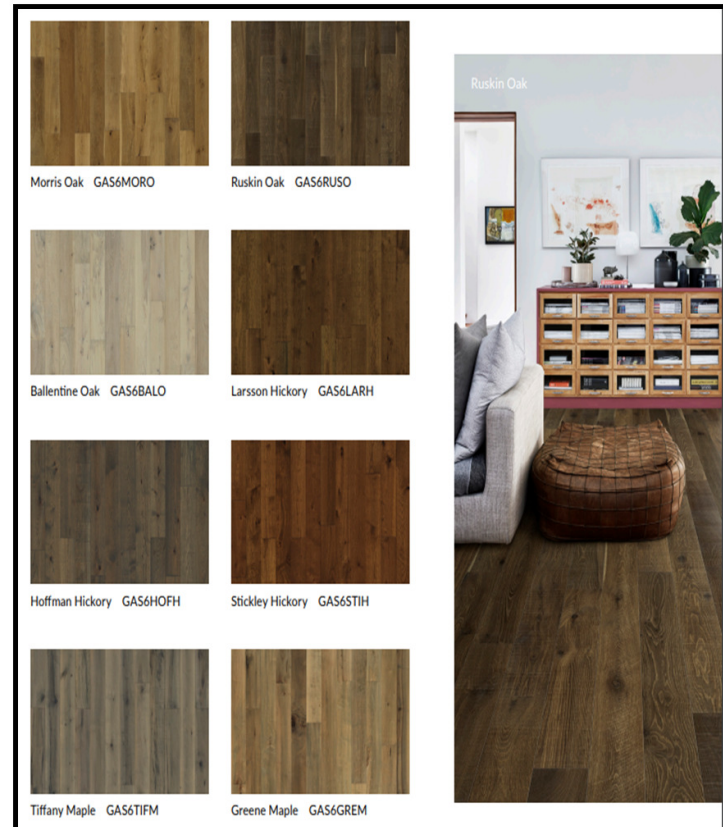

There will be a .10/sf charge for pack up flight of stairs upon delivery

Grain & Saw Collection

24.93 sf/box, 1645.38 sf/unit; 7/16" x 6" x Random Length up to 74"; Lightly sculpted (Maple & Hickory), wire brushed (Oak) with saw mark; 1.5mm Sliced Face Wear Layer; Truecore Hardwood Centerply*Limited Lifetime Finish & Structural Residential/3 Year Commercial Finish

Item #	Color	Species	Finish	Job Pack
GAS6GREM	Greene	Maple	Truemark GlazeTek	$ 4.14
GAS6TIFM	Tiffany	Maple	Truemark GlazeTek	$ 4.14
GAS6HOFH	Hoffman	Hickory	Truemark GlazeTek	$ 4.14
GAS6LARH	Larsson	Hickory	Truemark GlazeTek	$ 4.14
GAS6STIH	Stickley	Hickory	Truemark GlazeTek	$ 4.14
GAS6BALO	Ballentine	Oak	Truemark GlazeTek	$ 4.14
GAS6MORO	Morris	Oak	Truemark GlazeTek	$ 4.14
GAS6RUSO	Ruskin	Oak	Truemark GlazeTek	$ 4.14
Moldings				
Trim - Stair Nosing 82"				$ 99.00
Trim - T-Mold, Reducer, or Square Nose 82" (True only 74 3/4")				$ 69.00
Trim - Quarter Round 78" or 94"				Call for Pricing
Moldings of longer lengths may be available for an additional charge.				
Vents to Match all Lines				
Thickness of frame to match thickness of floor, insert thickness to be 3/4"				
2 1/4" x 10", 2 1/4" x 12", 2 1/4" x 14", 4" x 10", 4" x 12", 4" x 14", 6" x 10", 6" x 12", 6" x 14"				$ 79.00

$75.00 SHIPMENT FEE – ORDERS TOTALING 1 - 2 BOXES

$150.00 SHIPMENT FEE – ORDERS TOTALING 3 - 6 BOXES

$45.00 SHIPMENT FEE - ORDERS TOTALING 7+ BOXES

$45 FREIGHT FEE- FOR TRIMS ORDERED INDIVIDUALLY