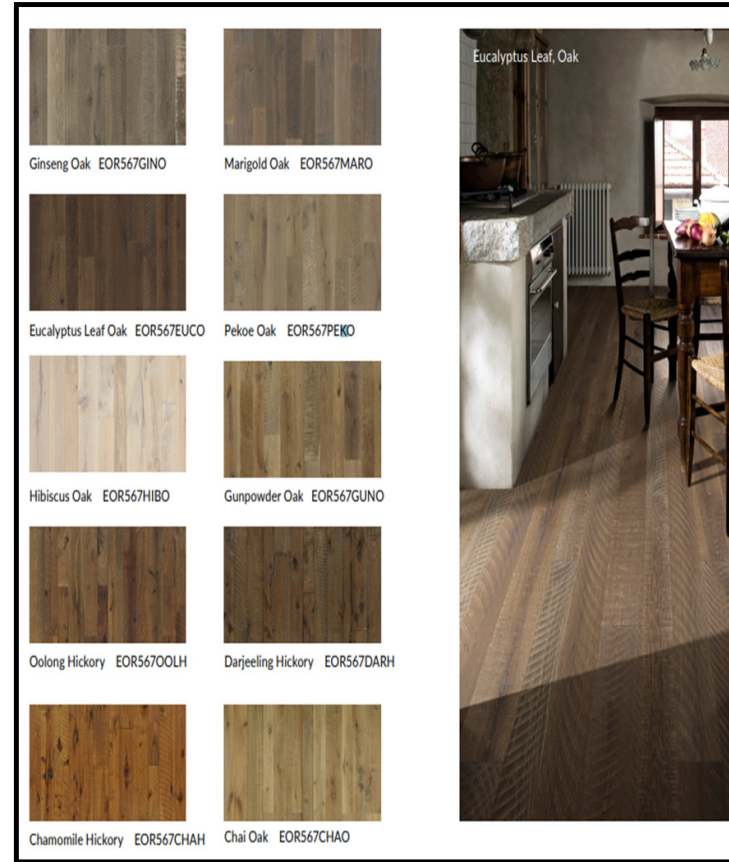

Order here:

omaha@wflooring.com

There will be a .10/sf charge for pack up flight of stairs upon delivery

Organic Engineered Collection

19.2 sf/box, 1152 sf/unit; 5/8" x 5" / 6" / 7 1/2" x Random Length up to 74"; Handcrafted Edge; Green Sawn Wire Brushed* Limited Lifetime Finish & Structural Residential/3 Year Commercial Finish Warranty

Item #	Color	Species	Finish	Job Pack
EOR567CHAO	Chai	White Oak	NuOil	$ 6.36
EOR567CHAH	Chamomile	Hickory	NuOil	$ 6.36
EOR567DARH	Darjeeling	Hickory	NuOil	$ 6.36
EOR567EUCO	Eucalyptus Leaf	White Oak	NuOil	$ 6.36
EOR567GINO	Ginseng	White Oak	NuOil	$ 6.36
EOR567GUNO	Gunpowder	White Oak	NuOil	$ 6.36
EOR567HIBO	Hibiscus	White Oak	NuOil	$ 6.36
EOR567MARO	Marigold	White Oak	NuOil	$ 6.36
EOR567OOLH	Oolong	Hickory	NuOil	$ 6.36
EOR567PEKO	Pekoe	White Oak	NuOil	$ 6.36
Moldings				
Trim - Stair Nosing 82"				$ 99.00
Trim - T-Mold, Reducer, or Square Nose 82" (True only 74 3/4")				$ 69.00
Trim - Quarter Round 78" or 94"				Call for Pricing
Moldings of longer lengths may be available for an additional charge.				
Vents to Match all Lines				
Thickness of frame to match thickness of floor, insert thickness to be 3/4"				
2 1/4" x 10", 2 1/4" x 12", 2 1/4" x 14", 4" x 10", 4" x 12", 4" x 14", 6" x 10", 6" x 12", 6" x 14"				
				$ 79.00

$75.00 SHIPMENT FEE – ORDERS TOTALING 1 - 2 BOXES

$150.00 SHIPMENT FEE – ORDERS TOTALING 3 - 6 BOXES

$45.00 SHIPMENT FEE - ORDERS TOTALING 7+ BOXES

$45 FREIGHT FEE- FOR TRIMS ORDERED INDIVIDUALLY