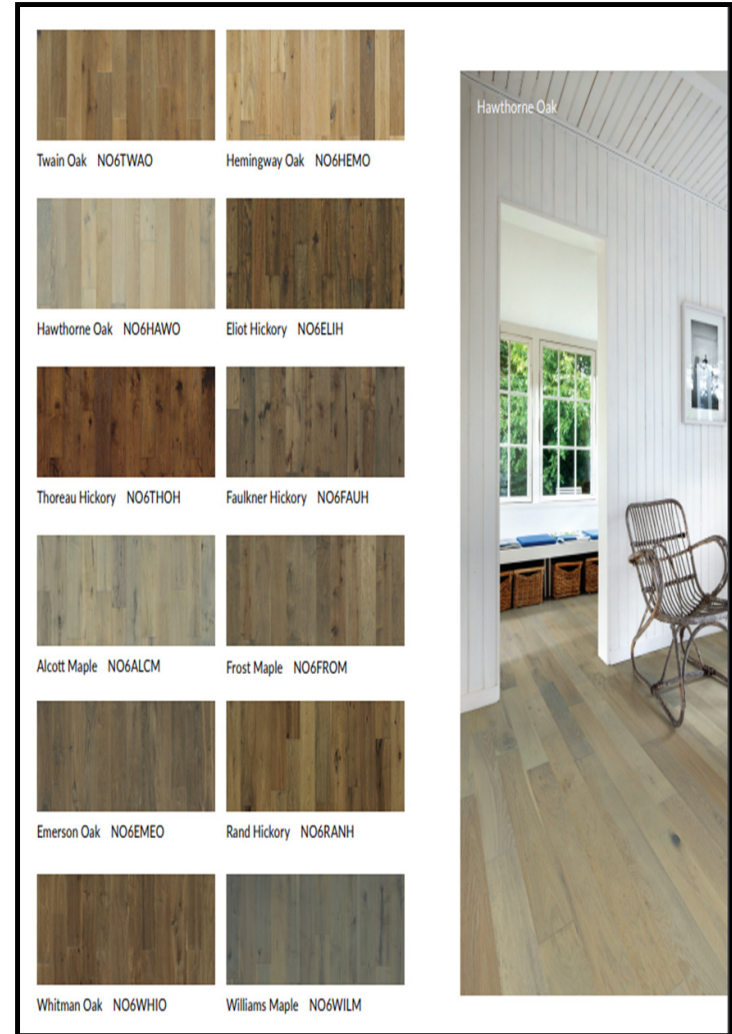

Item #	Color	Species	Finish	Job Pack
NO6FROM1	Frost	Maple	Truemark GlazeTek	$ 3.94
NO6HARM1	Harper (Phasing out)	Maple	Truemark GlazeTek	$ 3.94
NO6TWAO1	Alcott	Maple	Truemark GlazeTek	$ 3.94
NO6WILM-19	Williams	Maple	Truemark GlazeTek	$ 3.94
NO6FAUH1	Faulkner	Hickory	Truemark GlazeTek	$ 3.94
NO6THOH1	Thoreau	Hickory	Truemark GlazeTek	$ 3.94
NO6ELIH1	Eliot	Hickory	Truemark GlazeTek	$ 3.94
NO6RANH-19	Rand	Hickory	Truemark GlazeTek	$ 3.94
NO6MELH-18	Melville	Hickory	Truemark GlazeTek	$ 3.94
NO6HEMO1	Hemmingway	White Oak	NuOil	$ 3.94
NO6TWAO-18	Twain	Oak	NuOil	$ 3.94
NO6HAWO1	Hawthorne	White Oak	NuOil	$ 3.94
NO6EMEO-19	Emerson	Oak	NuOil	$ 3.94
NO6WHIO-19	Whitman	Oak	NuOil	$ 3.94
Moldings				
Trim - Stair Nosing 82" engineered / 84" Solid (Excludes Regatta)				$ 99.00
Trim - T-Mold, Reducer, or Threshold 82" (True only 74 3/4")				$ 69.00
Trim - Quarter Round 94"				Call for Pricing
Moldings of longer lengths may be available for an additional charge.				
Vents to Match all Lines				
Thickness of frame to match thickness of floor, insert thickness to be 3/4"				
2 1/4" x 10", 2 1/4" x 12", 2 1/4" x 14", 4" x 10", 4" x 12", 4" x 14", 6" x 10", 6" x 12", 6" x 14"				
				$ 79.00

$75.00 SHIPMENT FEE – ORDERS TOTALING 1 - 2 BOXES

$150.00 SHIPMENT FEE – ORDERS TOTALING 3 - 6 BOXES

$45.00 SHIPMENT FEE - ORDERS TOTALING 7+ BOXES

$45 FREIGHT FEE- FOR TRIMS ORDERED INDIVIDUALLY