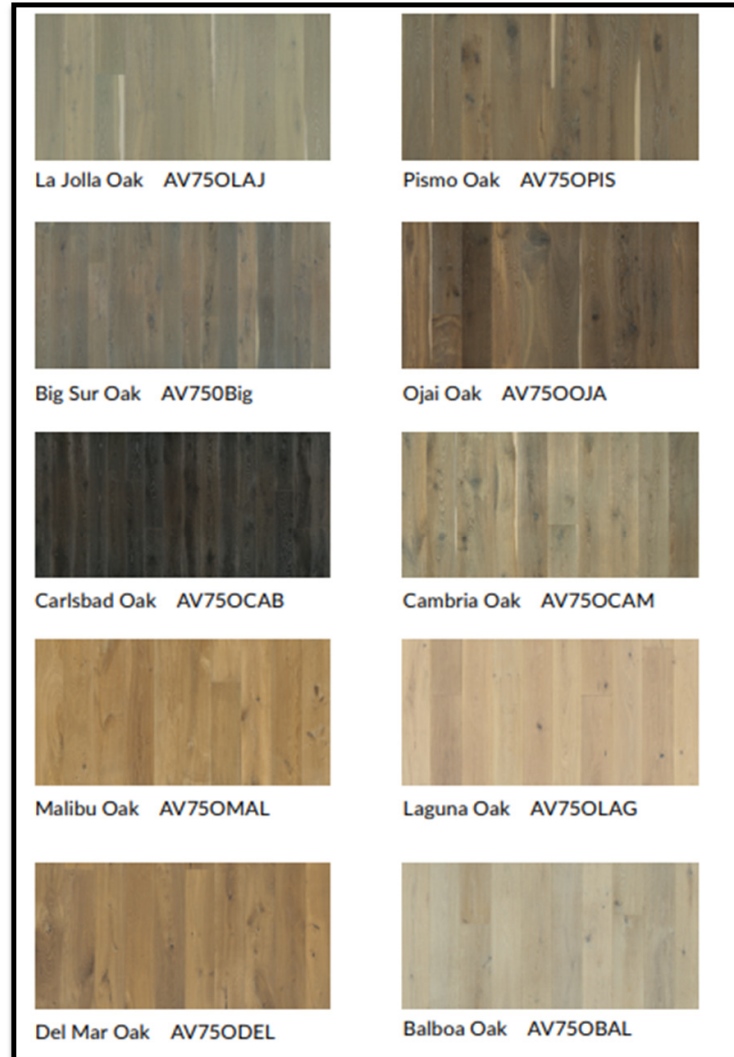

Item #	Color	Species	Finish	Job Pack
AV75OBAL	Balboa	White Oak	NuOil	$ 6.24
AV75OBIG	Big Sur	White Oak	NuOil	$ 6.24
AV75OCAM	Cambria	White Oak	NuOil	$ 6.24
AV75ODEL	Del Mar	White Oak	NuOil	$ 6.24
AV75OLAG	Laguna	White Oak	NuOil	$ 6.24
AV75OMAL	Malibu	White Oak	NuOil	$ 6.24
AV75OPIS	Pismo	White Oak	NuOil	$ 6.24
AV75OSAN	Santa Monica Coming Soon	White Oak	NuOil	$ 6.24
AV75OVEN	Venice Coming Soon	White Oak	NuOil	$ 6.24
AV75OHUN	Huntington Coming Soon	White Oak	NuOil	$ 6.24
AV75OCD	Cardiff Coming Soon	White Oak	NuOil	$ 6.24
AV75ODOH	Doheny Coming Soon	White Oak	NuOil	$ 6.24
Moldings				
Trim - Stair Nosing 82"				$ 99.00
Trim - T-Mold, Reducer, or Square Nose 82" (True only 74 3/4")				$ 69.00
Trim - Quarter Round 78" or 94"				Call for Pricing
Moldings of longer lengths may be available for an additional charge.				
Vents to Match all Lines				
Thickness of frame to match thickness of floor, insert thickness to be 3/4"				
2 1/4" x 10", 2 1/4" x 12", 2 1/4" x 14", 4" x 10", 4" x 12", 4" x 14", 6" x 10", 6" x 12", 6" x 14"				$ 79.00

$75.00 SHIPMENT FEE – ORDERS TOTALING 1 - 2 BOXES

$150.00 SHIPMENT FEE – ORDERS TOTALING 3 - 6 BOXES

$45.00 SHIPMENT FEE - ORDERS TOTALING 7+ BOXES

$45 FREIGHT FEE- FOR TRIMS ORDERED INDIVIDUALLY