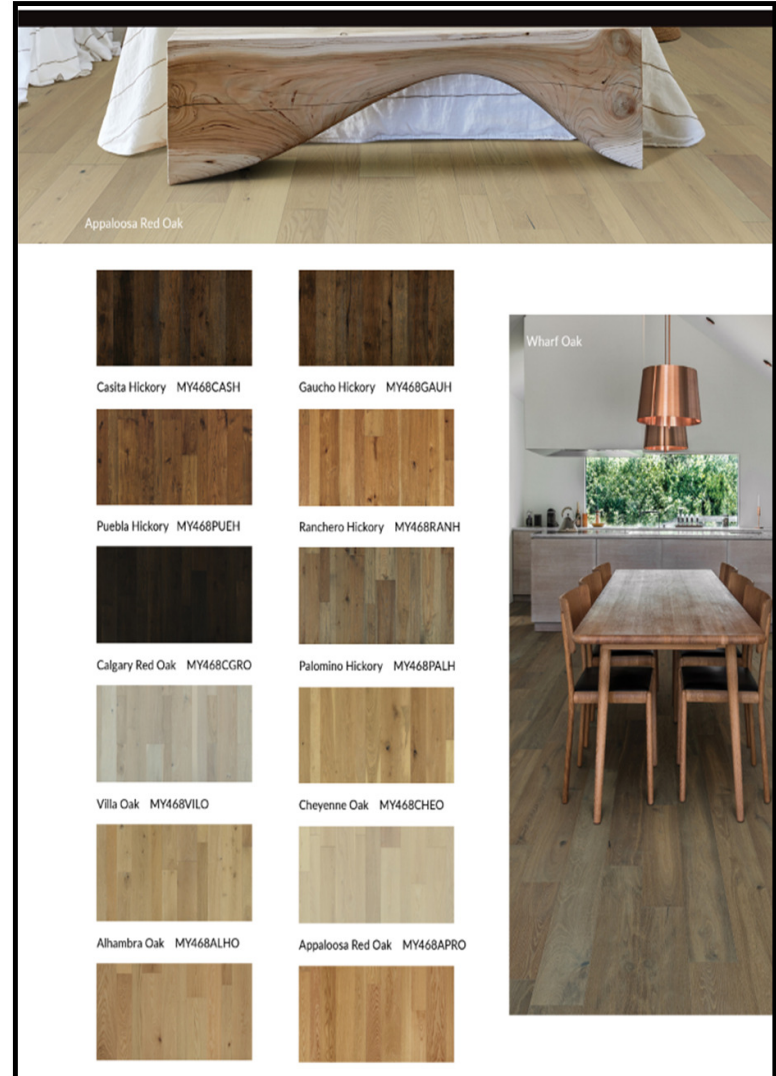

Item #	Color	Species	Finish	Job Pack
MY468CASH	Casita	Hickory	Truemark GlazeTek	$ 4.92
MY468GAUH	Gaucho	Hickory	Truemark GlazeTek	$ 4.92
MY468PUEH	Puebla	Hickory	Truemark GlazeTek	$ 4.92
MY468RANH	Ranchero	Hickory	Truemark GlazeTek	$ 4.92
MY468PALH	Palomino	Hickory	Truemark GlazeTek	$ 4.92
MY468APRO	Appaloosa (Smooth Texture)	Red Oak	Truemark GlazeTek	$ 4.92
MY468ADRO	Adobe (Smooth Texture)	Red Oak	Truemark GlazeTek	$ 4.92
MY468CARO	Cantina (Smooth Texture)	Red Oak	Truemark GlazeTek	$ 4.92
MY468VILO	Villa	Oak	Truemark GlazeTek	$ 4.92
MY468CHEO	Cheyenne	Oak	Truemark GlazeTek	$ 4.92
MY468ALHO	Alhambra	Oak	Truemark GlazeTek	$ 4.92
MY468CGRO	Calgary	Red Oak	Truemark GlazeTek	$ 4.92

Moldings

Trim - Stair Nosing 82" engineered / 84" Solid (Excludes Regatta)	$ 99.00
Trim - T-Mold, Reducer, or Threshold 82" (True only 74 3/4")	$ 69.00
Trim - Quarter Round 94"	Call for Pricing

Moldings of longer lengths may be available for an additional charge.

Vents to Match all Lines

Thickness of frame to match thickness of floor, insert thickness to be 3/4"

2 1/4" x 10", 2 1/4" x 12", 2 1/4" x 14", 4" x 10", 4" x 12", 4" x 14", 6" x 10", 6" x 12", 6" x 14"

$ 79.00

$75.00 SHIPMENT FEE – ORDERS TOTALING 1 - 2 BOXES
$150.00 SHIPMENT FEE – ORDERS TOTALING 3 - 6 BOXES
$45.00 SHIPMENT FEE - ORDERS TOTALING 7+ BOXES
$45 FREIGHT FEE- FOR TRIMS ORDERED INDIVIDUALLY