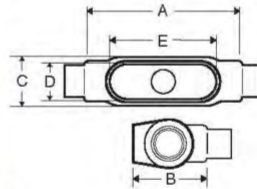

TB Form 8 (covers incl.)

Item Number	Trade Size	Size Metric (mm)	A	B	C	D	E	Weight Per 100 (lbs)	Aluminum Item Number
PV0500TB18	1/2"	16	6.69	3.57	1.46	1.00	3.31	200	PA0500TB19
PV0700TB28	3/4"	21	7.78	3.79	1.64	1.19	3.94	230	PA0700TB29
PV1000TB38	1"	27	9.31	4.17	1.83	1.38	4.56	310	PA1000TB39
PV1200TB48	1-1/4"	35	11.00	4.38	2.27	1.75	5.31	520	PA1200TB49
PV1500TB58	1-1/2"	41	13.38	5.08	2.83	2.13	6.50	700	PA1500TB59
PV2000TB68	2"	53	16.25	5.85	3.83	3.00	8.56	1100	PA2000TB69