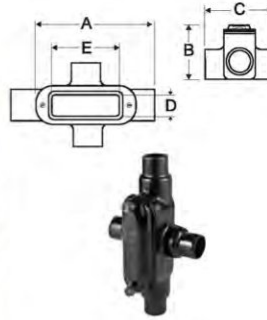

**T Form 8 (covers incl.)**

Item Number	Trade Size	Size Metric (mm)	A	B	C	D	E	Weight Per 100 (lbs)	Aluminum Item Number
PV0500T18	1/2"	16	6.69	1.79	2.20	1.00	3.31	180	PA0500T19
PV0700T28	3/4"	21	2.50	2.04	2.35	1.19	3.94	250	PA0700T29
PV1000T38	1"	27	3.30	2.29	2.67	1.38	4.56	330	PA1000T39
PV1200T48	1-1/4"	35	1.90	2.67	3.20	1.75	5.31	490	PA1200T49
PV1500T58	1-1/2"	41	7.50	2.82	4.04	2.13	6.50	750	PA1500T59
PV2000T68	2"	53	11.70	3.60	5.04	3.00	8.56	1170	PA2000T69
PV2500T78	2-1/2"	63	19.80	4.48	6.73	4.25	10.88	1980	PA2500T789
PV3000T88	3"	78	23.10	4.85	6.73	4.25	10.88	2100	PA3000T889
	3-1/2"	91	21.00	5.73	8.17	5.44	13.44	2350	PA3500T989
	4"	103	24.00	5.98	8.17	5.44	13.44	2400	PA4000T1089

**TB Form 8 (covers incl.)**

Item Number	Trade Size	Size Metric (mm)	A	B	C	D	E	Weight Per 100 (lbs)	Aluminum Item Number
PV0500TB18	1/2"	16	6.69	3.57	1.46	1.00	3.31	200	PA0500TB19
PV0700TB28	3/4"	21	7.78	3.79	1.64	1.19	3.94	230	PA0700TB29
PV1000TB38	1"	27	9.31	4.17	1.83	1.38	4.56	310	PA1000TB39
PV1200TB48	1-1/4"	35	11.00	4.38	2.27	1.75	5.31	520	PA1200TB49
PV1500TB58	1-1/2"	41	13.38	5.08	2.83	2.13	6.50	700	PA1500TB59
PV2000TB68	2"	53	16.25	5.85	3.83	3.00	8.56	1100	PA2000TB69

### PVC COATED FORM 8 FITTINGS

X Form 8 (covers incl.)									
Item Number	Trade Size	Size Metric (mm)	A	B	C	D	E	Weight Per 100 (lbs)	Aluminum Item Number
PV0500X18	1/2"	16	6.69	3.91	1.79	1.00	3.31	200	PA0500X19
PV0700X28	3/4"	21	7.89	4.56	2.04	1.19	3.94	260	PA0700X29
PV1000X38	1"	27	9.31	5.50	2.29	1.38	4.56	310	PA1000X39
PV1200X48	1-1/4"	35	11.00	6.63	2.67	1.75	5.31	520	
PV1500X58	1-1/2"	41	13.38	8.25	2.51	2.13	6.50	750	
PV2000X68	2"	53	16.25	10.25	3.60	3.00	8.56	1170	