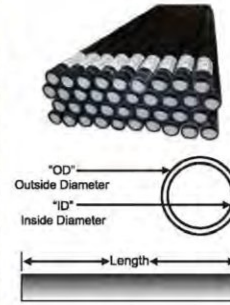

PVC COATED RIGID CONDUIT

Item Number	Trade Size	Size Metric (mm)	Wall Thickness (in.)	Outside Dia. w/ Coating	Inside Diameter	Weight Per 100 Feet	Feet Per Bundle	Aluminum Item Number
PV0510CT00	1/2"	16	0.104	0.920	0.632	90	1000	PA0510CT00
PV0710CT00	3/4"	21	0.107	1.130	0.836	119	900	PA0710CT00
PV1010CT00	1"	27	0.126	1.395	1.063	175	750	PA1010CT00
PV1210CT00	1-1/4"	35	0.133	1.740	1.394	237	420	PA1210CT00
PV1510CT00	1-1/2"	41	0.138	1.980	1.624	281	380	PA1510CT00
PV2010CT00	2"	53	0.146	2.455	2.083	376	300	PA2010CT00
PV2510CT00	2-1/2"	63	0.193	2.955	2.489	593	170	PA2510CT00
PV3010CT00	3"	78	0.205	3.580	3.090	772	140	PA3010CT00
PV3510CT00	3-1/2"	91	0.215	4.080	3.570	922	110	PA3510CT00
PV4010CT00	4"	103	0.225	4.580	4.050	1089	110	PA4010CT00
PV5010CT00	5"	129	0.245	5.643	5.073	1488	80	PA5010CT00
PV6010CT00	6"	155	0.266	6.705	6.093	1998	50	PA6010CT00

All weights are based on rigid steel conduit & fittings.
Aluminum weights available by request.

PVC COATED RIGID COUPLINGS

Item Number	Trade Size	Size Metric (mm)	Length of Metal	Threads Per Inch	Weight Per 100 (lbs)	Box Qty	Aluminum Item Number
PV0500CP00	1/2"	16	1.500	14	19	100	PA0500CP00
PV0700CP00	3/4"	21	1.532	14	32	90	PA0700CP00
PV1000CP00	1"	27	1.906	11-1/2	40	75	PA1000CP00
PV1200CP00	1-1/4"	35	1.906	11-1/2	50	42	PA1200CP00
PV1500CP00	1-1/2"	41	1.906	11-1/2	69	38	PA1500CP00
PV2000CP00	2"	53	1.937	11-1/2	93	30	PA2000CP00
PV2500CP00	2-1/2"	63	2.878	8	123	17	PA2500CP00
PV3000CP00	3"	78	3.031	8	217	14	PA3000CP00
PV3500CP00	3-1/2"	91	3.094	8	422	11	PA3500CP00
PV4000CP00	4"	103	3.188	8	391	11	PA4000CP00
PV5000CP00	5"	129	3.374	8	550	8	PA5000CP00
PV6000CP00	6"	155	3.437	8	884	5	PA6000CP00