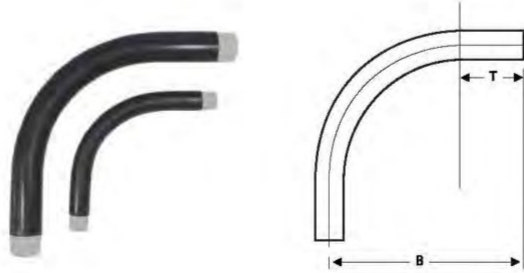

Trade Size	RADIUS											
	36"				48"				60"			
Item Number	B	T	WT	Item Number	B	T	WT	Item Number	B	T	WT	
1/2"	PV0536SW90	47	11	5.5	PV0548SW90	60	12	6.9	PV0560SW90	72	12	8.3
3/4"	PV0736SW90	47	11	7.3	PV0748SW90	60	12	9.1	PV0760SW90	72	12	11.0
1"	PV1036SW90	47	11	10.0	PV1048SW90	60	12	13.0	PV1060SW90	72	12	15.0
1-1/4"	PV1236SW90	47	11	14.0	PV1248SW90	60	12	18.0	PV1260SW90	72	12	22.0
1-1/2"	PV1536SW90	47	11	17.5	PV1548SW90	60	12	21.9	PV1560SW90	72	12	25.0
2"	PV2036SW90	47	11	23.3	PV2048SW90	60	12	29.2	PV2060SW90	72	12	37.0
2-1/2"	PV2536SW90	47	11	37.3	PV2548SW90	60	12	46.7	PV2560SW90	72	12	56.0
3"	PV3036SW90	47	11	50.7	PV3048SW90	60	12	63.3	PV3060SW90	72	12	76.0
3-1/2"	PV3536SW90	47	11	60.0	PV3548SW90	60	12	75.0	PV3560SW90	72	12	90.0
4"	PV4036SW90	47	11	70.0	PV4048SW90	60	12	87.5	PV4060SW90	72	12	105.0
5"	PV5036SW90	47	11	93.3	PV5048SW90	60	12	116.7	PV5060SW90	72	12	140.0
6"	PV6036SW90	47	11	123.3	PV6048SW90	60	12	156.0	PV6060SW90	72	12	185.0

800.882.5543