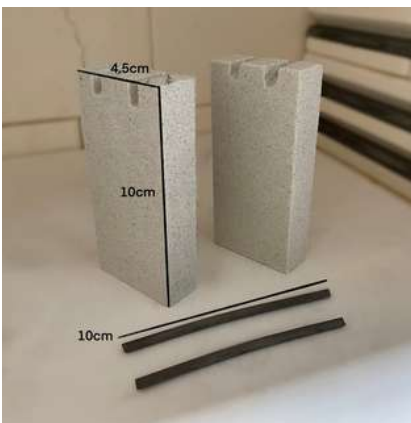

PENDANT RACK

PENDANT RACK $24.00

Safely hang your delicate ceramic pendants for seamless firing. 10cm high, Kanthal A1 wires, 100mm grooved supports, max temp 1240°C Recommended pendant size in picture are:

Circle - 4cm, Diamond shape - 4cm, Drop shape - 3cm wide x 5 cm high, Croissant shape - 9.5cm wide x 5.5 cm high