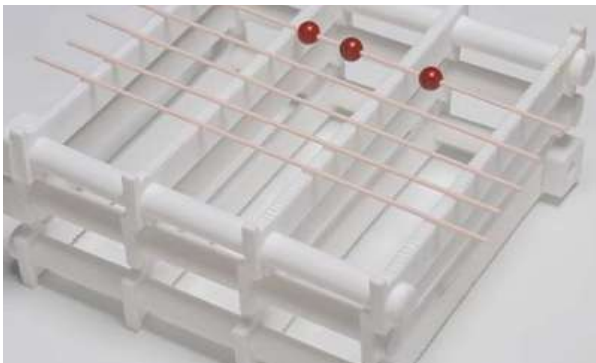

FURNITURE SETS

**NOT SURE WHAT YOU NEED?
WE'VE MATCHED THE
FURNITURE TO EACH KILN
VIEW THE SETS HERE**

STACKERS & SETTERS

KILN STILTS

24mm **\$1.10**
50mm **\$2.20**

30mm **\$1.60**
56mm **\$3.80**

PLATE STACKERS 23 cm **\$55.00**
34 cm **\$68.00**

KILN SHELF STACKERS **\$99.00**

PLATE SETTER 275mm **\$45.00**

TILE SETTER

\$44.00

TILE STACKER

Small **\$24.00**
Large **\$32.00**

SSiC PLATE SETTERS

\$84.00

BEAD RACK

FIRED UP KILNS BEAD RACK \$46.00

HIRE FIRE OPTION \$62.00

Ideal for firing beads and jewellery. By threading your pieces onto the wire, you can glaze the whole exterior of your piece. You can elevate these on sturdy kiln props for more clearance to hang longer pieces. Made from Cordierite Mullite with 2.3mm Kanthal A1 wires, that can be rearranged to accommodate different sized pieces. Rated to 1240°C.