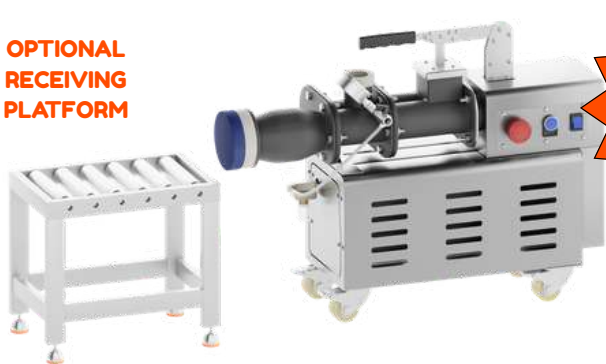

\$3,890

FIRED UP PUG MILL

An affordable, high-output solution, processing 80–100kg per hour with a powerful 2.2kW vacuum system, safety cut-off feature, and easy plug-in operation.

OPTIONAL
RECEIVING
PLATFORM