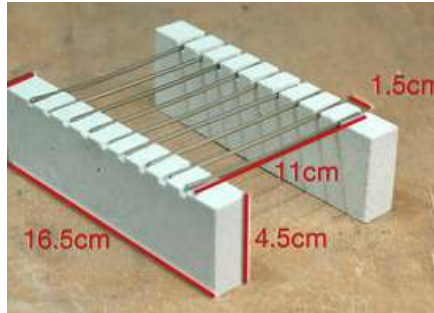

KILN SHELF STACKERS **\$99.00**

PLATE SETTER 275mm **\$45.00**

TILE SETTER

\$44.00

TILE STACKER

Small **\$24.00**
Large **\$32.00**

SSiC PLATE SETTERS

\$84.00

BEAD RACK

FIRED UP KILNS BEAD RACK \$46.00

HIRE FIRE OPTION \$62.00

Ideal for firing beads and jewellery. By threading your pieces onto the wire, you can glaze the whole exterior of your piece. You can elevate these on sturdy kiln props for more clearance to hang longer pieces. Made from Cordierite Mullite with 2.3mm Kanthal A1 wires, that can be rearranged to accommodate different sized pieces. Rated to 1240°C.