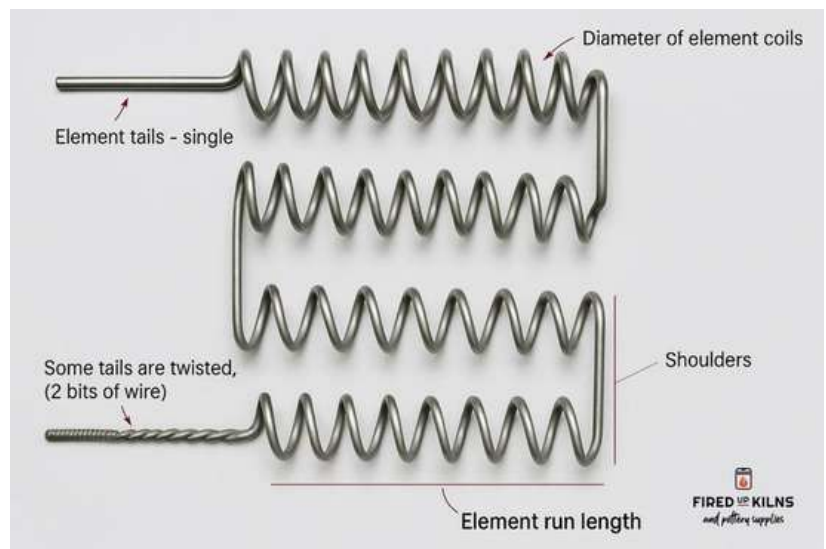

Circle - 4cm, Diamond shape - 4cm, Drop shape - 3cm wide x 5 cm high, Croissant shape - 9.5cm wide x 5.5 cm high

KILN ELEMENTS

ELEMENTS FOR FIRED UP KILNS

You can order online replacement elements for kilns purchased through Fired Up Kilns.

1. A detailed drawing of the element set-up.
2. If a specification plate is visible, note the current drawn, kW rating and voltage of the kiln. Also the model or serial number if available.
3. Length of the elements and the number of grooves it occupies.
4. Indicate whether tails are twisted or single and the length.
5. Measure the outside diameter of the coils.
6. Measure the thickness of wire – use a vernier for accuracy, as the nominal difference between wires can be 0.1mm.