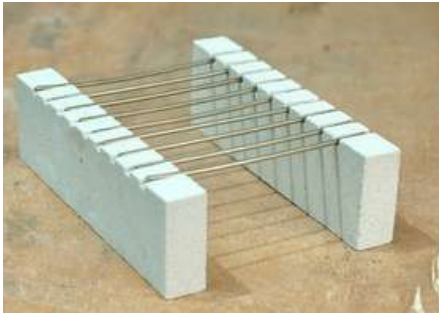

KILN SHELF STACKERS **\$99.00**

PLATE SETTER 275mm **\$45.00**

TILE SETTER

\$44.00

TILE STACKER

Small **\$24.00**
Large **\$32.00**

SSiC PLATE SETTERS

\$84.00

BEAD RACK

FIRED UP KILNS BEAD RACK \$46.00

HIRE FIRE OPTION \$62.00

Ideal for firing beads and jewellery. By threading your pieces onto the wire, you can glaze the whole exterior of your piece. You can elevate these on sturdy kiln props for more clearance to hang longer pieces. Made from Cordierite Mullite with 2.3mm Kanthal A1 wires, that can be rearranged to accommodate different sized pieces. Rated to 1240°C.