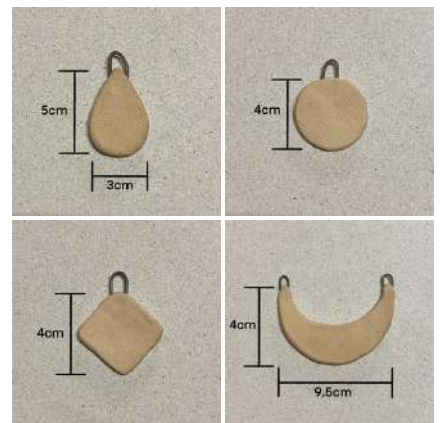

PENDANT RACK

PENDANT RACK $24.00

Safely hang your delicate ceramic pendants for seamless firing. 10cm high, Kanthal A1 wires, 100mm grooved supports, max temp 1240°C Recommended pendant size in picture are:

Circle - 4cm, Diamond shape - 4cm, Drop shape - 3cm wide x 5 cm high, Croissant shape - 9.5cm wide x 5.5 cm high