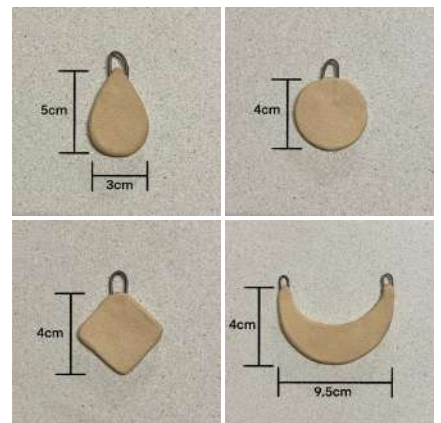

PENDANT RACK

PENDANT RACK $24.00

Safely hang your delicate ceramic pendants for seamless firing. 10cm high, Kanthal A1 wires, 100mm grooved supports, max temp 1240°C Recommended pendant size in picture are:

Circle - 4cm, Diamond shape - 4cm, Drop shape - 3cm wide x 5 cm high, Croissant shape - 9.5cm wide x 5.5 cm high