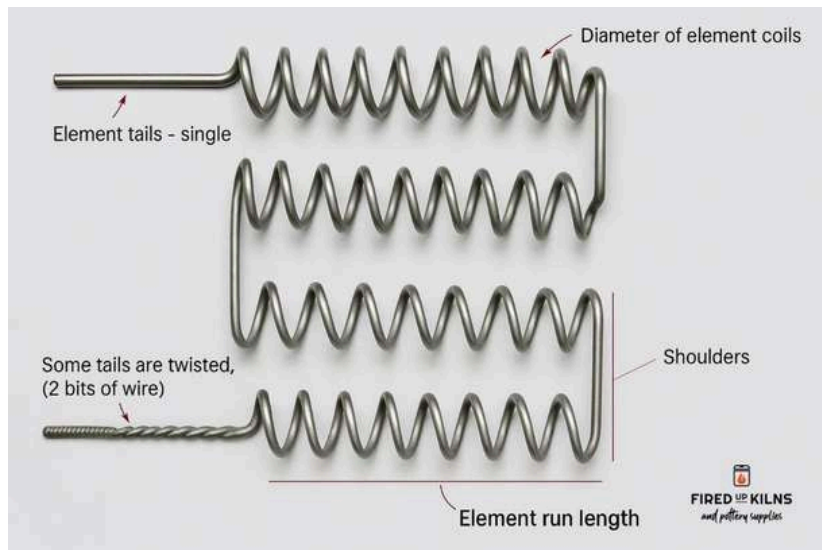

Circle - 4cm, Diamond shape - 4cm, Drop shape - 3cm wide x 5 cm high, Croissant shape - 9.5cm wide x 5.5 cm high

KILN ELEMENTS

We wind our elements, not just for Fired Up Kilns, but all brands.

CLICK HERE to complete the element Order Form.

1. A detailed drawing of the element set-up.
2. If a specification plate is visible, notate the current drawn, kW rating and voltage of the kiln. Also the model or serial number if available.
3. Length of the elements and the number of grooves it occupies.
4. Indicate whether tails are twisted or single and the length.
5. Measure the outside diameter of the coils.
6. Measure the thickness of wire – use a vernier for accuracy, as the nominal difference between wires can be 0.1mm.