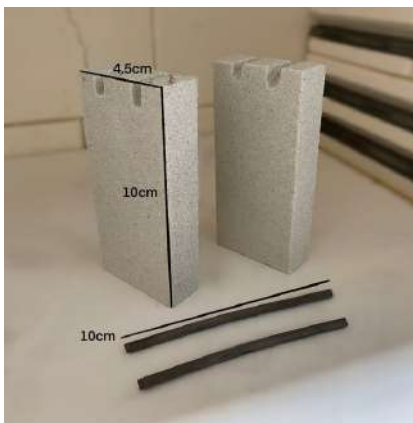

PENDANT RACK

PENDANT RACK $24.00

Safely hang your delicate ceramic pendants for seamless firing. 10cm high, Kanthal A1 wires, 100mm grooved supports, max temp 1240°C Recommended pendant size in picture are:

Circle - 4cm, Diamond shape - 4cm, Drop shape - 3cm wide x 5 cm high, Croissant shape - 9.5cm wide x 5.5 cm high