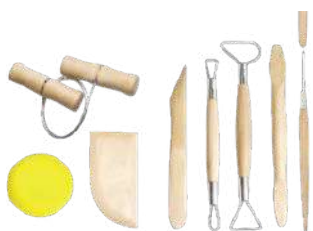

SOFT RIBS \$8.00

TURNING TOOLS \$5.95

SLIP TRAILER SET \$15.95

SLIP TRAILER BULB \$7.95

POTTERY NEEDLE \$1.95

WHEEL THROWING GAUGE \$42.00

SANDING BLOCKS \$3.20

WIRE CLAY CUTTER \$3.00

CLAY ROLLING PIN \$5.95

CLAY CUTTER WITH ROLLER \$26.00

CLICK ON ITEMS FOR DETAILS OR TO ORDER

POTTERY TOOLS

ASSORTED CLAY CARVING TOOLS from **\$15.95**

ULTIMATE POTTERY TOOLS SET **\$32.95**

POTTERY TOOLS IN WOODEN BOX **\$26.95**

POTTERY TOOLS IN ZIP LOCK BAG **\$25.95**

**FOLLOW US
ON
SOCIAL MEDIA**

CLAY

AUDREY BLACKMAN

Porcelain

From **\$73.30**
Firing Temp 1220° - 1280°C

BISTRO PORCELAIN

Porcelain