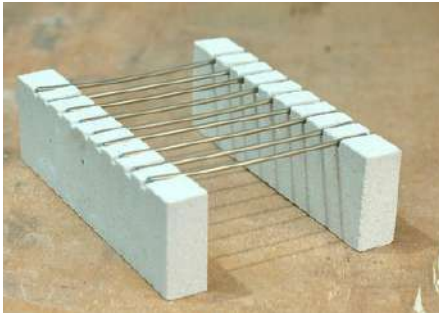

KILN SHELF STACKERS **\$99.00**

PLATE SETTER 275mm **\$45.00**

TILE SETTER

\$44.00

TILE STACKER

Small **\$24.00**
Large **\$32.00**

SSiC PLATE SETTERS

\$84.00

BEAD RACK

FIRED UP KILNS BEAD RACK \$46.00

HIRE FIRE OPTION \$62.00

Ideal for firing beads and jewellery. By threading your pieces onto the wire, you can glaze the whole exterior of your piece. You can elevate these on sturdy kiln props for more clearance to hang longer pieces. Made from Cordierite Mullite with 2.3mm Kanthal A1 wires, that can be rearranged to accommodate different sized pieces. Rated to 1240°C.