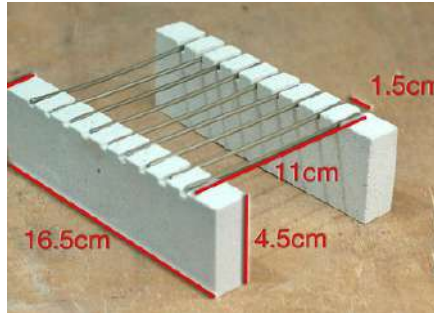

FURNITURE SETS

**NOT SURE WHAT YOU NEED?
WE'VE MATCHED THE
FURNITURE TO EACH KILN
VIEW THE SETS HERE**

STACKERS & SETTERS

KILN STILTS

24mm **\$1.10**
50mm **\$2.20**

30mm **\$1.60**
56mm **\$3.80**

PLATE STACKERS 23 cm **\$55.00**
34 cm **\$68.00**

KILN SHELF STACKERS **\$99.00**

PLATE SETTER 275mm **\$45.00**

TILE SETTER

\$44.00

TILE STACKER

Small **\$24.00**
Large **\$32.00**

SSiC PLATE SETTERS

\$84.00

BEAD RACK

FIRED UP KILNS BEAD RACK \$46.00

HIRE FIRE OPTION \$62.00

Ideal for firing beads and jewellery. By threading your pieces onto the wire, you can glaze the whole exterior of your piece. You can elevate these on sturdy kiln props for more clearance to hang longer pieces. Made from Cordierite Mullite with 2.3mm Kanthal A1 wires, that can be rearranged to accommodate different sized pieces. Rated to 1240°C.