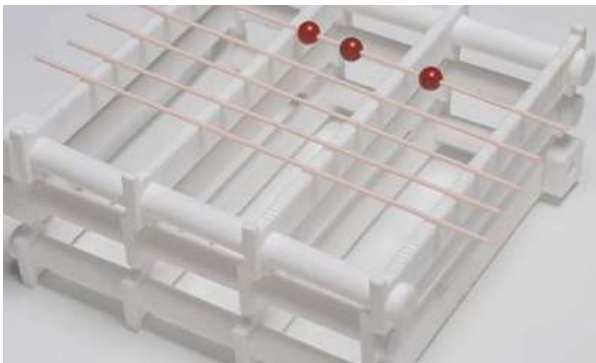

FURNITURE SETS

**NOT SURE WHAT YOU NEED?
WE'VE MATCHED THE
FURNITURE TO EACH KILN
VIEW THE SETS HERE**

STACKERS & SETTERS

KILN STILTS

24mm **\$1.10**
50mm **\$2.20**

30mm **\$1.60**
56mm **\$3.80**

PLATE STACKERS 23 cm **\$55.00**
34 cm **\$68.00**

KILN SHELF STACKERS **\$99.00**

PLATE SETTER 275mm **\$45.00**

TILE SETTER

\$44.00

TILE STACKER

Small **\$24.00**
Large **\$32.00**

SSiC PLATE SETTERS

\$84.00

BEAD RACK

FIRED UP KILNS BEAD RACK \$46.00

HIRE FIRE OPTION \$62.00

Ideal for firing beads and jewellery. By threading your pieces onto the wire, you can glaze the whole exterior of your piece. You can elevate these on sturdy kiln props for more clearance to hang longer pieces. Made from Cordierite Mullite with 2.3mm Kanthal A1 wires, that can be rearranged to accommodate different sized pieces. Rated to 1240°C.