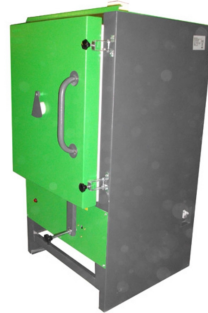

Built in the home of pottery, Stoke-on-Trent in the UK.

Front Loading Potterycrafts Range:

FIRED UP KILNS
and pottery supplies

Comes with the
CERA-10 Controller

- Pluto 9 - \$3,440
- Fireworker 50 - \$5,990
- Fireworker 68 - \$7,090
- Heatworker 90 - \$9,590
- Heatworker 135 - \$11,790
- Lightmater 210 - \$13,290

FIRED UP KILNS

BY:  potterycrafts

All of the Specifications and Manuals for our Kilns are free to download from othe resources page of the Fired Up Kilns Website

Raku Kiln Range:

- Roderveld Pyramid 135L - \$3,640
- Roderveld Pyramid 240L - \$5,290
- Roderveld Gas Burner - \$1,285