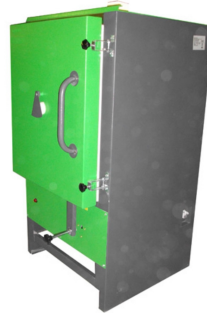

Heatworker 90 - \$9,590

Heatworker 135 - \$11,790

Lightmater 210 - \$13,290

FIRED UP KILNS

BY: potterycrafts

All of the Specifications and Manuals for our Kilns are free to download from othe resources page of the Fired Up Kilns Website

Raku Kiln Range:

Roderveld Pyramid 135L - \$3,640

Roderveld Pyramid 240L - \$5,290

Roderveld Gas Burner - \$1,285

Drum Kiln Set - \$2,090

Furniture kits
are available
to purchase
for each kiln

Drum Kiln Set incudes: