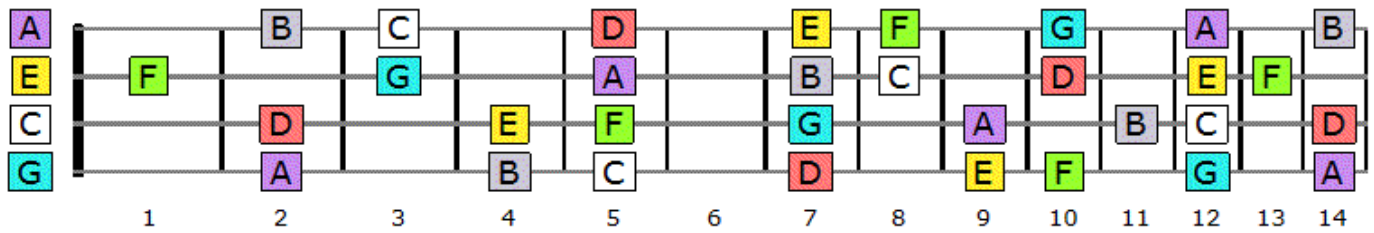

Finding Scales on the Ukulele

Scale using open strings

C D E-F G A B-C

A 0---2-3----- A B C

E 0-1---3----- E F G

C 0---2----- C D

G -----

Moveable scale to any key

Start on any fret!

Scale of D

D E F# G A B C# D

A 2---4-5----- B C# D

E 2-3---5----- F# G A

C 2---4----- D E

G -----

Scale of F