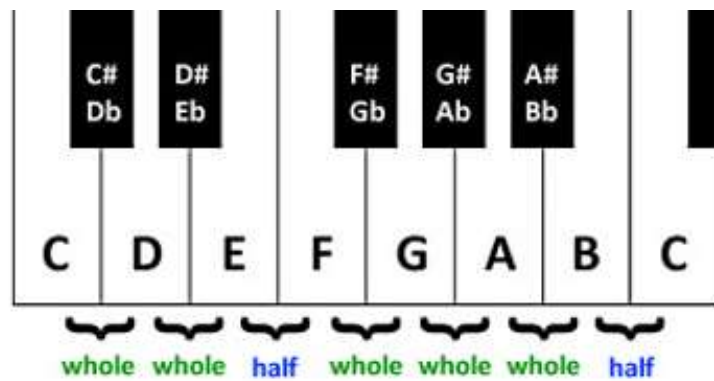

Finding Scales on the Ukulele

Scale using open strings

C D E-F G A B-C

A 0---2-3----- A B C

E 0-1---3----- E F G

C 0---2----- C D

G -----

Moveable scale to any key

Start on any fret!

Scale of D

D E F# G A B C# D

A 2---4-5----- B C# D

E 2-3---5----- F# G A

C 2---4----- D E

G -----

Scale of F