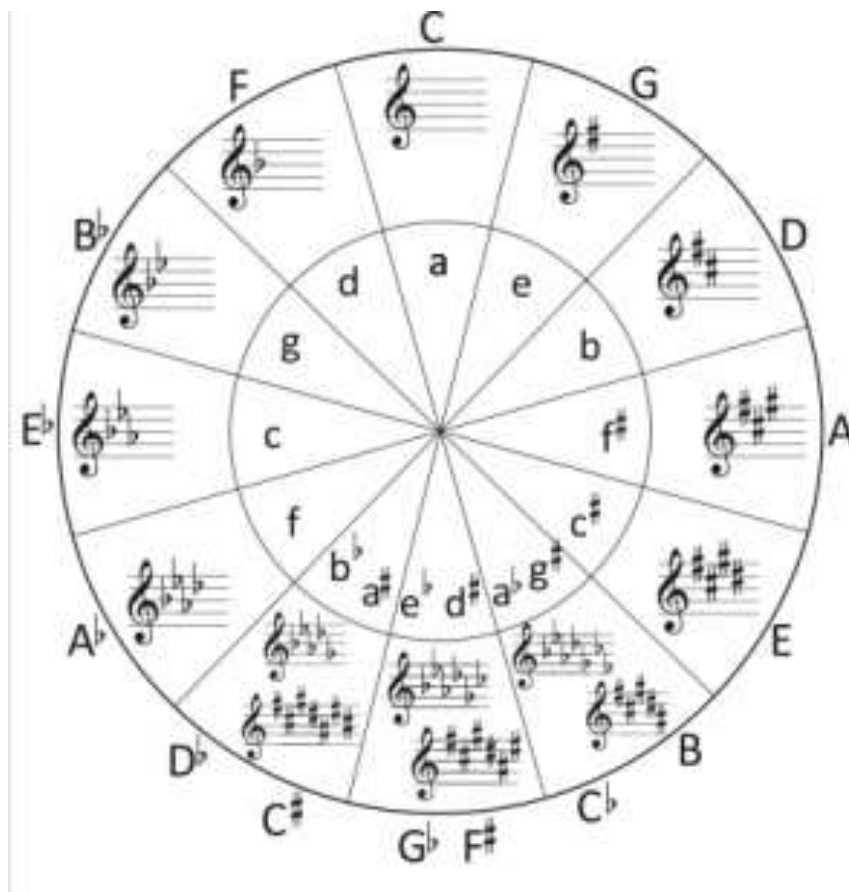

Finding Scales on the Ukulele

Scale using open strings

C D E-F G A B-C

A 0---2-3----- A B C

E 0-1---3----- E F G

C 0---2----- C D

G -----

Moveable scale to any key

Start on any fret!

Scale of D

D E F# G A B C# D

A 2---4-5----- B C# D

E 2-3---5----- F# G A

C 2---4----- D E

G -----

Scale of F