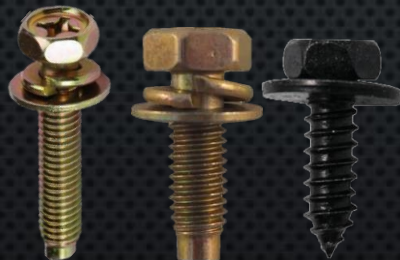

Automotive and General Steel, Aluminium & Stainless

BADGE CLIPS & NUTS

STEEL
Hollow Trim Nut 1/8 & 3/16

STEEL
Universal Badge Clip

SEMS

BOLTS
M5 12 - 25mm
M6 16 - 40mm
M8 16 - 50mm

SELF TAPPER
12G 3/4"
14G 3/4"

HEX COVER CAPS

UV STABLE POLYETHYLENE
BLACK M5 - M24

WING BOLTS

STAINLESS
M4 10 - 30mm
M5 10 - 50mm
M6 10 - 50mm
M8 20 - 50mm

NUTZ & BOLTZ
FASTENER & ENGINEERING SUPPLIES
07 38123925

** Please note that these Sizes, Lengths and Finishes are a guide only and may not be in stock or available **