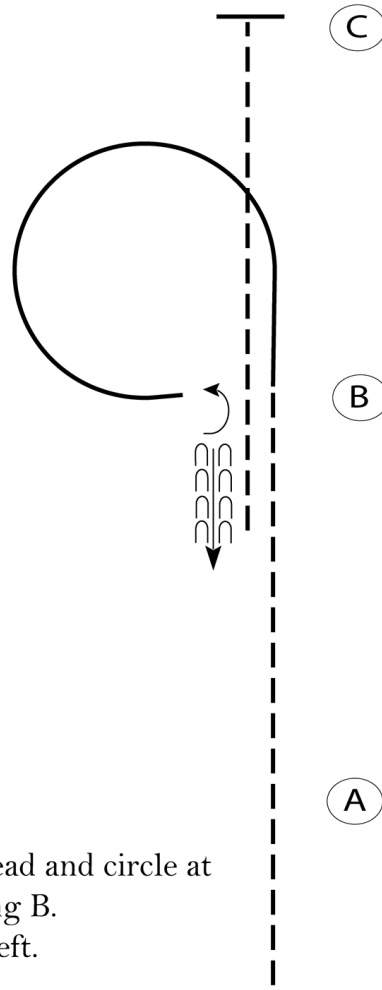

Latigo Winter Buckle Series

Horsemanship (Novice All Ages)

Show Date: 02-04-2023

w w w . H o r s e S h o w P a t t e r n s . c o m

w w w . H o r s e S h o w P a t t e r n s . c o m

Begin before A at a jog.

1. Jog from A to B.
2. At B, lope on the left lead and circle at B as shown. Stop facing B.
3. Turn 1/4 turn to the left.
4. Back one horse length.
5. Jog to C. Stop at C.

Follow the instructions of your ring steward.

Walk	-----
Jog	- - - - -
Extended Jog	- - - - -
Lope	—————
Leg Yield	|||||
Lead Change	— / —
Back	← ← ← ← ← — — — — —
Marker	Ⓚ
Sidepass	← — — — — →

[WH/1-17]

Pattern Provided by:
Show Management