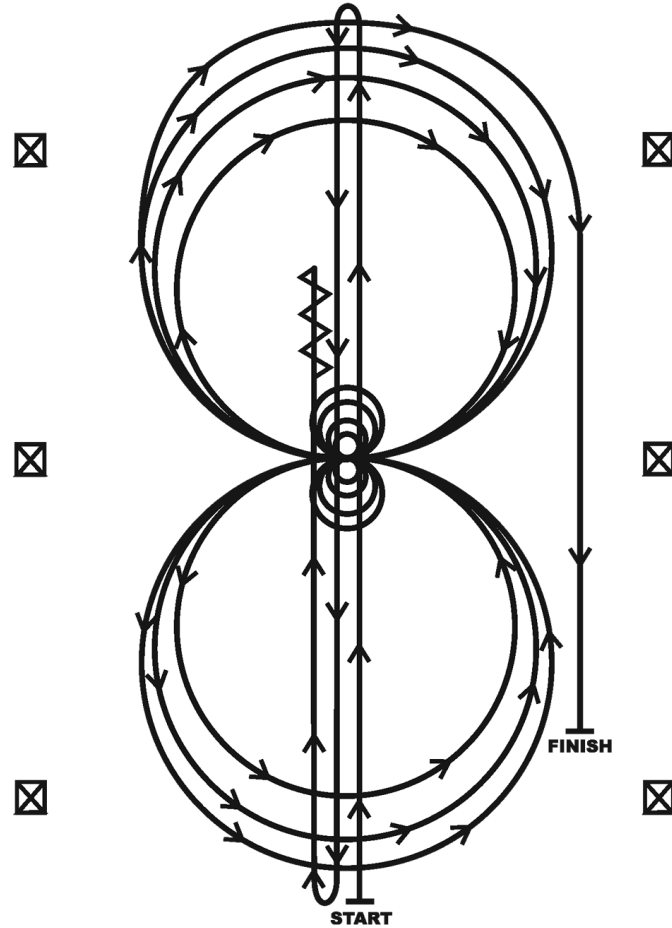

Latigo Winter Buckle Series

Reining (Novice and Age Group)

Show Date: 02-04-2023

REINING PATTERN 7

1. Run at speed to the far end of the arena past the end marker and do a left rollback—no hesitation.
2. Run to the opposite end of the arena past the end marker and do a right rollback—no hesitation.
3. Run past the center marker and do a sliding stop. Back up to the center of the arena or at least ten feet (three meters). Hesitate.
4. Complete four spins to the right. Hesitate.
5. Complete four and one-quarter spins to the left so that horse is facing left wall or fence. Hesitate.
6. Beginning on the right lead, complete three circles to the right: the first two circles large fast; the third circle small and slow. Change leads at the center of the arena.
7. Complete three circles to the left: the first two circles large fast; the third circle small and slow. Change leads at the center of the arena.
8. Begin a large circle to the right but do not close this circle. Run straight down the right side of the arena past the center marker and do a sliding stop at least twenty feet (six meters) from the wall or fence. Hesitate to demonstrate completion of the pattern.

[R/AQHAP-7]

Pattern Provided by:

Show Management