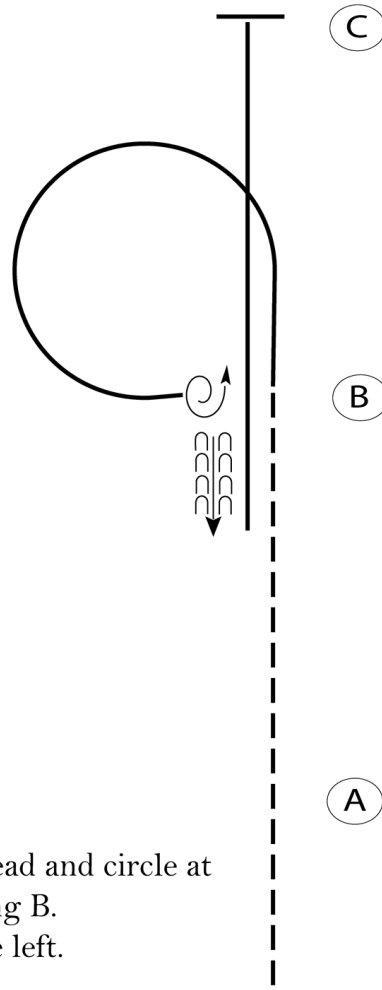

Latigo Winter Buckle Series

Horsemanship (18 & under/ 19-39/ 40 & over)

Show Date: 02-04-2023

w w w . H o r s e S h o w P a t t e r n s . c o m

w w w . H o r s e S h o w P a t t e r n s . c o m

Begin before A at a jog.

1. Jog from A to B.
2. At B, lope on the left lead and circle at B as shown. Stop facing B.
3. Turn 1 1/4 turn to the left.
4. Back one horse length.
5. Lope on the right lead to C. Stop at C.

Follow the instructions of your ring steward.

Walk	-----
Jog	- - - - -
Extended Jog	- - - - -
Lope	—————
Leg Yield	|||||
Lead Change	— / —
Back	← ← ← ← ←
Marker	Ⓚ
Sidepass	← ——— →

[WH/2-17]

Pattern Provided by:
Show Management