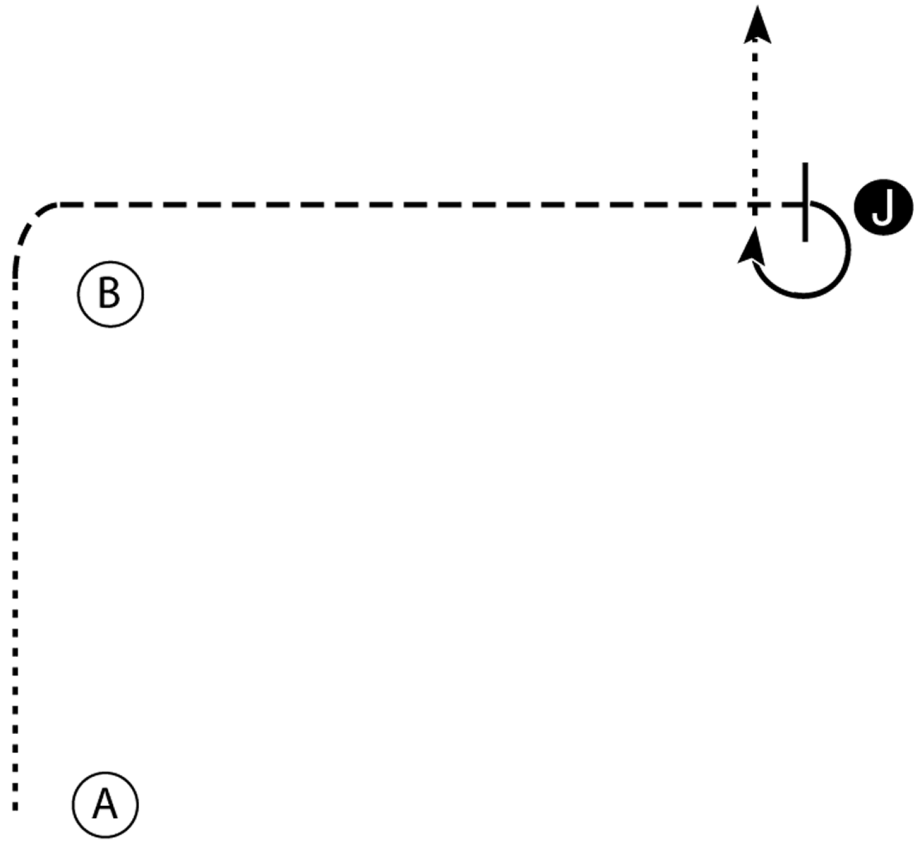

Latigo Winter Buckle Series

Showmanship (Walk Trot All)

Show Date: 02-04-2023

w w w . H o r s e S h o w P a t t e r n s . c o m

w w w . H o r s e S h o w P a t t e r n s . c o m

1. Walk from A to B.
2. Trot from B to the Judge.
3. Stop and set up for inspection.
4. When dismissed perform a 270 degree turn and walk straight away from the Judge.

Walk .....
Trot - - - - -
Back ←
Marker (B)
Judge (J)

[SWT-2]

Pattern Provided by:
Show Management