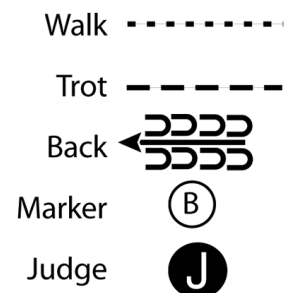

Walk
Trot	- - - - -
Extended Trot	- - - - -
Canter	—————
Leg Yield	
Lead Change	— / —
Back	←←←←←
Marker	(B)
Sidepass	- - - - - ←

[HSE/WT-1]

Pattern Provided by:
Show Management

Latigo Winter Buckle Series

Walk
Trot - - - - -
Back ← 
Marker (B)
Judge (J)

[SWT-2]

Pattern Provided by:
Show Management

Latigo Winter Buckle Series

Showmanship (Novice All Ages)

Show Date: 02-04-2023

1. Trot A to B
2. Stop at B and back halfway to A
3. Stop and perform a 270 degree turn
4. Trot to judge and set up for inspection
5. When dismissed perform a 90 degree turn and trot away from judge

1. Posting trot half circle A to B
2. At B stop and perform a 180 degree turn to the right on the forehand
3. Posting trot half circle B to A
4. At A canter a half circle to B on the left lead
5. At B maintain the left lead in a half circle to C
6. At C stop and back 4 steps

1. Jog from A to B.
2. At B, lope on the left lead and circle at B as shown. Stop facing B.
3. Turn 1 1/4 turn to the left.
4. Back one horse length.
5. Lope on the right lead to C. Stop at C.

Follow the instructions of your ring steward.