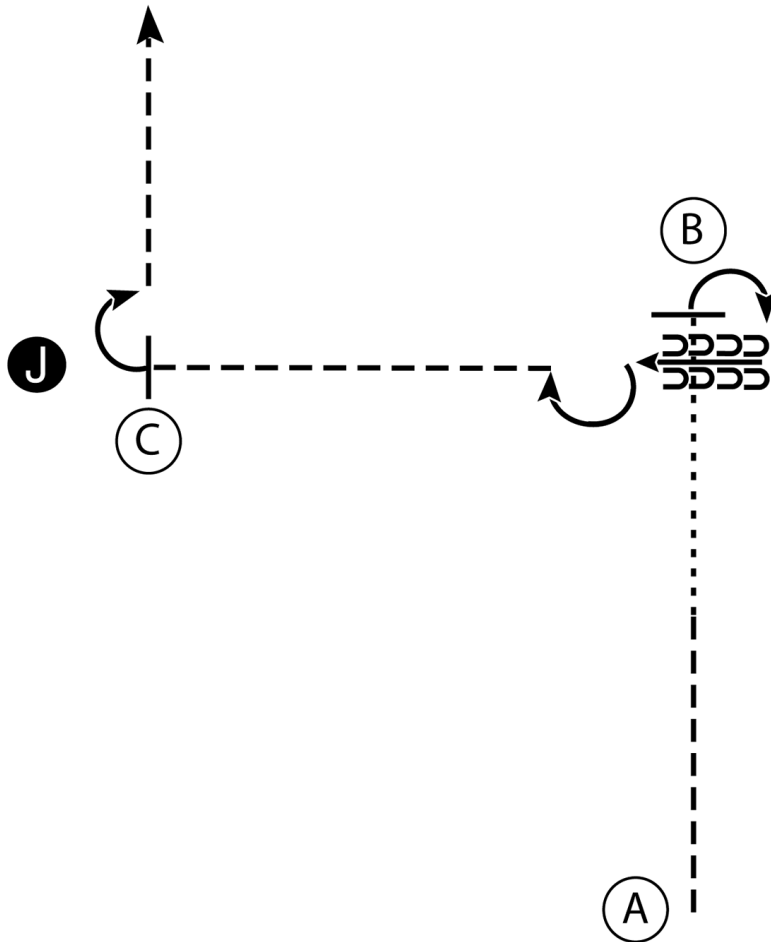

1. Posting trot half circle A to B
2. At B stop and perform a 180 degree turn to the right on the forehand
3. Posting trot half circle B to A
4. At A canter a half circle to B on the left lead
5. At B maintain the left lead in a half circle to C
6. At C stop and back 4 steps

Walk
Trot	- - - - -
Extended Trot	- - - - -
Canter	—————
Leg Yield	
Lead Change	↘
Back	CCCCC
Marker	(B)
Sidepass	← - - - - →

[HSE/1-6]

Pattern Provided by:
Show Management

w w w . H o r s e S h o w P a t t e r n s . c o m

w w w . H o r s e S h o w P a t t e r n s . c o m

Latigo Winter Buckle Series

Showmanship (18 & Under/ 19-39 / 40 & Over)

Show Date: 02-04-2023

1. Trot from A half way to B.
2. Break to walk and walk to B.
3. Stop and perform a 90 degree turn.
4. Back four steps and perform a 180 degree turn.
5. Trot to C. Stop and set up for inspection.
6. When dismissed perform a 90 degree turn.
7. Trot to line-up.