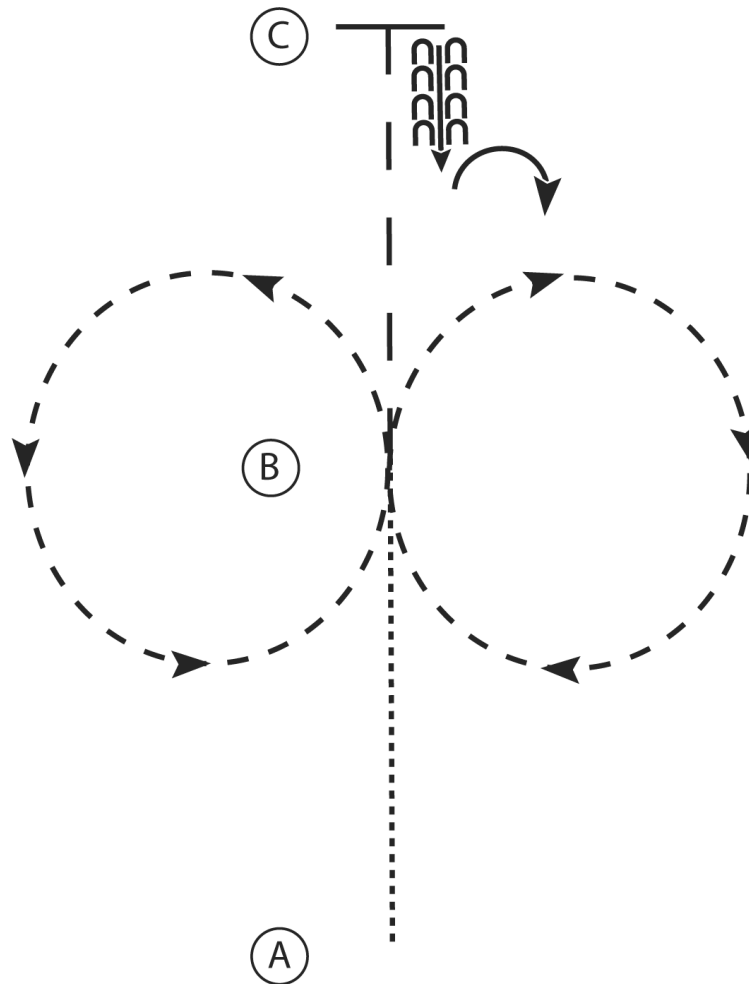

Latigo Winter Buckle Series

Hunt Seat Eq (Walk Trot All)

Show Date: 02-04-2023

w w w . H o r s e S h o w P a t t e r n s . c o m

w w w . H o r s e S h o w P a t t e r n s . c o m

1. Walk A to B
2. Sitting trot circle to the right
3. Posting trot circle to the left
4. At B extend the trot to C
5. Stop at C and back 4 steps
6. Perform a 90 degree turn to the right

Walk
Trot	- - - - -
Extended Trot	- - - - -
Canter	—————
Leg Yield	
Lead Change	— / —
Back	←←←←←
Marker	(B)
Sidepass	- - - - - ←

[HSE/WT-1]

Pattern Provided by:
Show Management

Latigo Winter Buckle Series

Walk
Trot - - - - -
Back ← 
Marker (B)
Judge (J)

[SWT-2]

Pattern Provided by:
Show Management

Latigo Winter Buckle Series

Showmanship (Novice All Ages)

Show Date: 02-04-2023

1. Trot A to B
2. Stop at B and back halfway to A
3. Stop and perform a 270 degree turn
4. Trot to judge and set up for inspection
5. When dismissed perform a 90 degree turn and trot away from judge