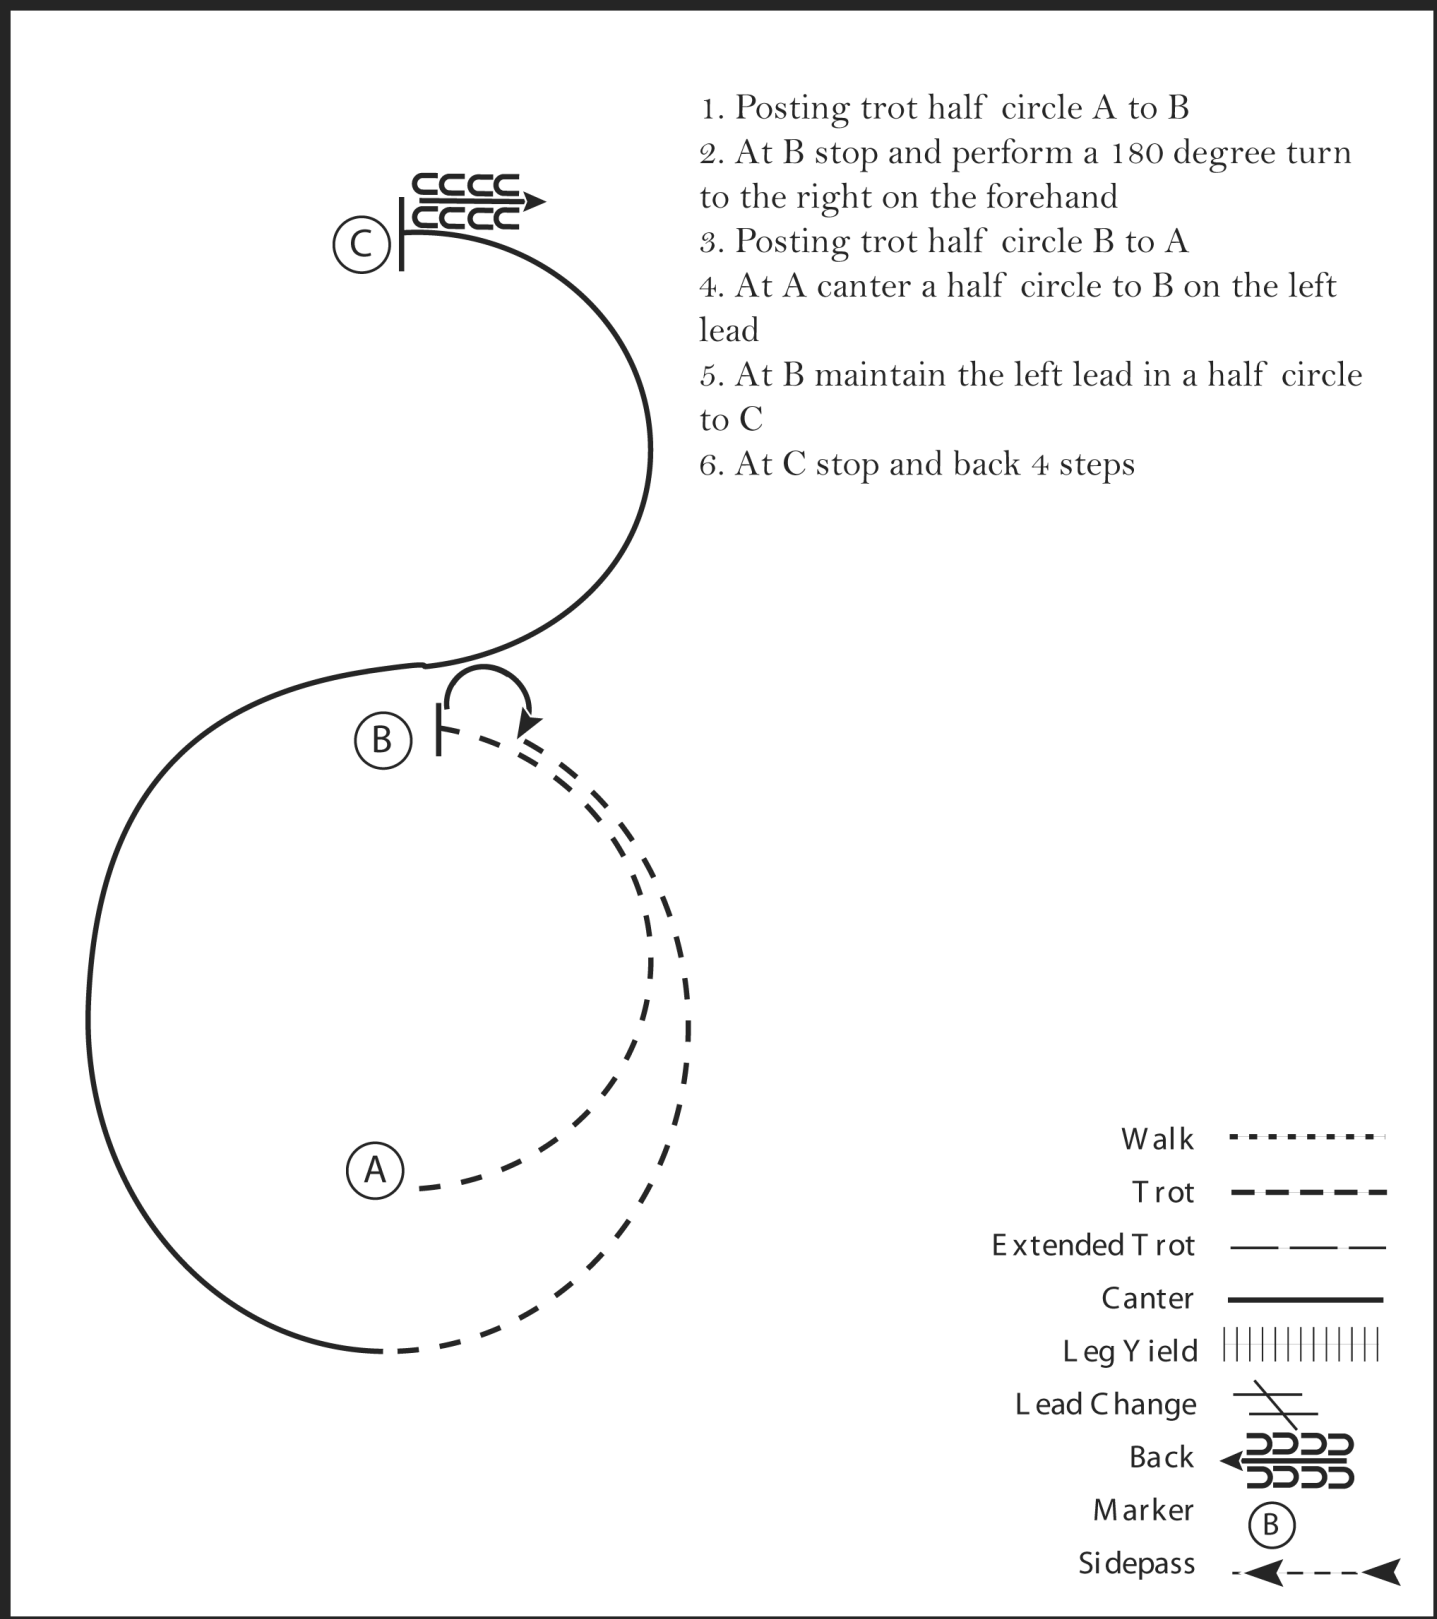

Walk
Trot - - - - -
Back ← 
Marker (B)
Judge (J)

[SWT-2]

Pattern Provided by:
Show Management

Latigo Winter Buckle Series

Showmanship (Novice All Ages)

Show Date: 02-04-2023

1. Trot A to B
2. Stop at B and back halfway to A
3. Stop and perform a 270 degree turn
4. Trot to judge and set up for inspection
5. When dismissed perform a 90 degree turn and trot away from judge

1. Posting trot half circle A to B
2. At B stop and perform a 180 degree turn to the right on the forehand
3. Posting trot half circle B to A
4. At A canter a half circle to B on the left lead
5. At B maintain the left lead in a half circle to C
6. At C stop and back 4 steps