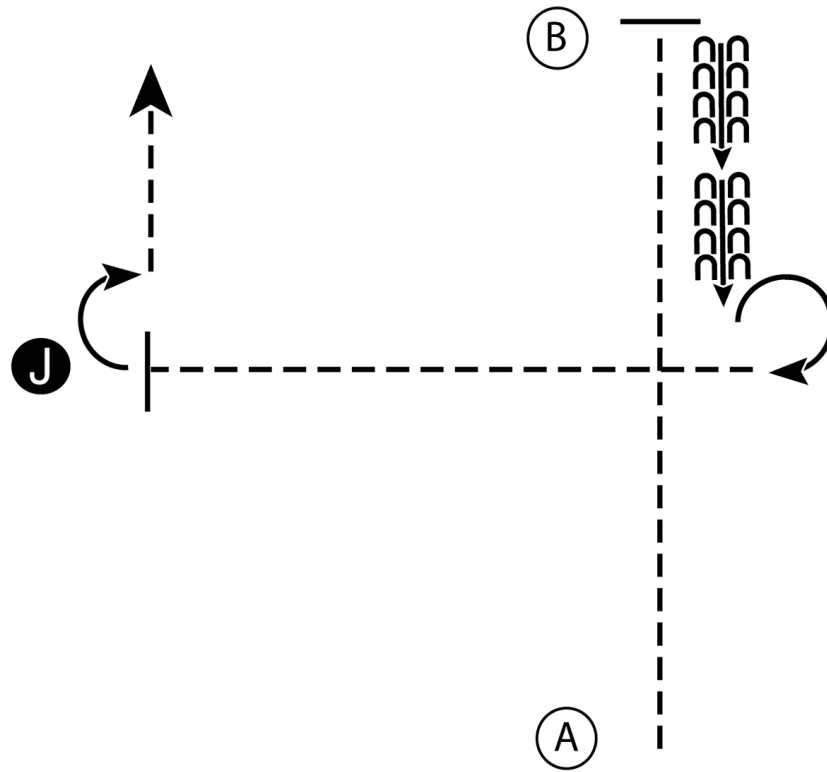

Walk
Trot - - - - -
Back ← 
Marker (B)
Judge (J)

[SWT-2]

Pattern Provided by:
Show Management

Latigo Winter Buckle Series

Showmanship (Novice All Ages)

Show Date: 02-04-2023

1. Trot A to B
2. Stop at B and back halfway to A
3. Stop and perform a 270 degree turn
4. Trot to judge and set up for inspection
5. When dismissed perform a 90 degree turn and trot away from judge

1. Posting trot half circle A to B
2. At B stop and perform a 180 degree turn to the right on the forehand
3. Posting trot half circle B to A
4. At A canter a half circle to B on the left lead
5. At B maintain the left lead in a half circle to C
6. At C stop and back 4 steps