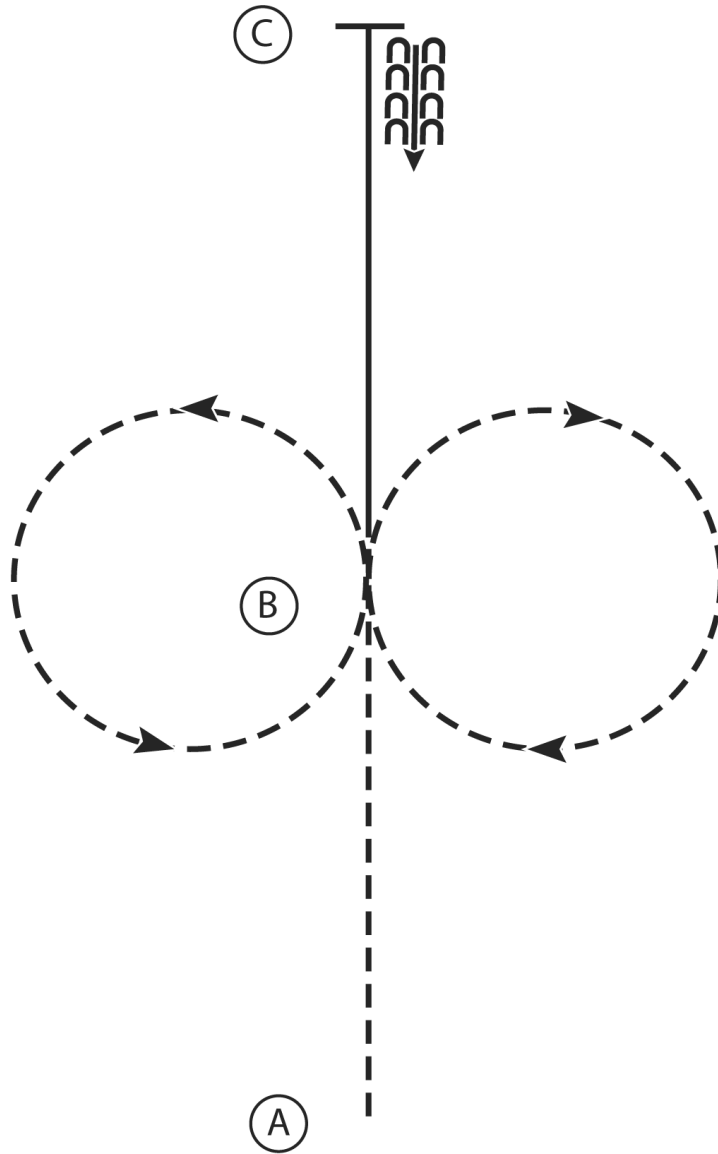

Latigo Winter Buckle Series

Hunt Seat Eq (Novice All Ages)

Show Date: 02-04-2023

1. Sitting trot A to B
2. At B posting trot circle to the right
3. At B posting trot circle to the left
4. At B canter on the left lead to C
5. At C stop and back 4 steps

Walk	.....
Trot	- - - - -
Extended Trot	- - - - -
Canter	—————
Leg Yield	|||||
Lead Change	↘
Back	CCCCC
Marker	(B)
Sidepass	← - - - - →

[HSE/1-6]

Pattern Provided by:
Show Management

w w w . H o r s e S h o w P a t t e r n s . c o m

w w w . H o r s e S h o w P a t t e r n s . c o m