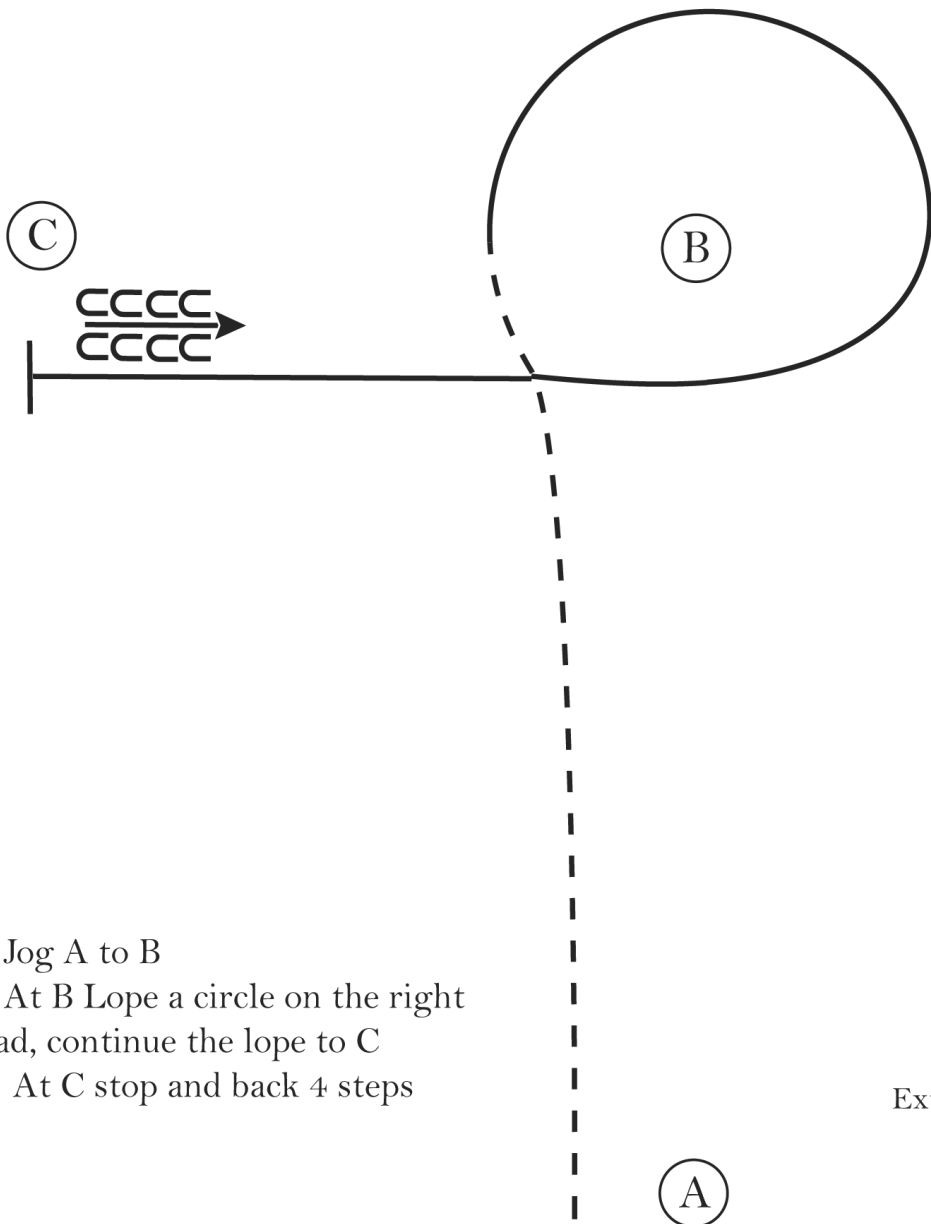

Show Date: 02/08/2020

www.HorseShowPatterns.com

www.HorseShowPatterns.com

1. Posting trot on the left diagonal from A to B.
2. At B posting trot a circle to the left on the right diagonal.
3. Sitting trot to C.
4. Stop at C and back approximately one horse length.

[WH/2-7]

Pattern Provided by:

Latigo

Latigo Winter Buckle Series

Western Horsemanship (Novice Jr. & Sr.)

Show Date: 02/08/2020

w w w . H o r s e S h o w P a t t e r n s . c o m

w w w . H o r s e S h o w P a t t e r n s . c o m