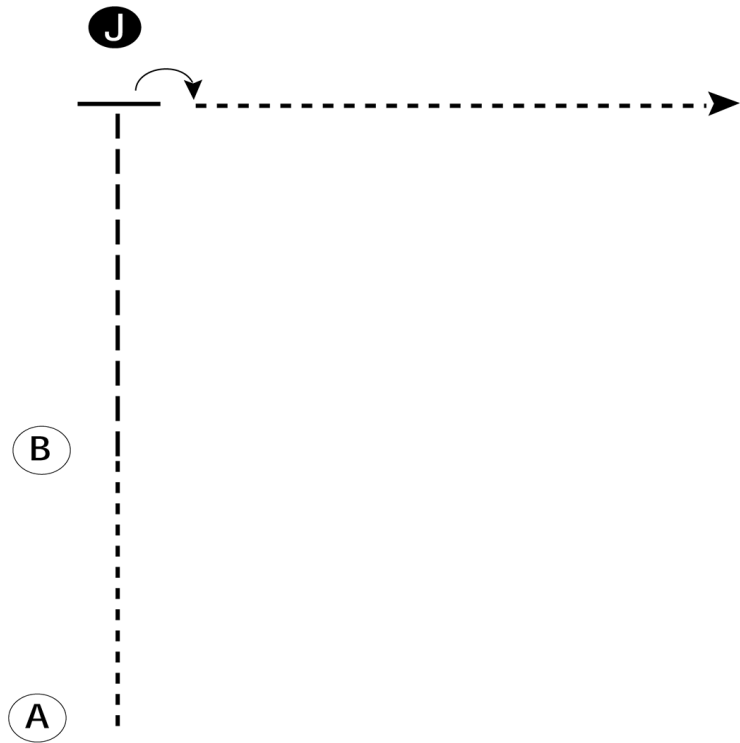

Latigo Winter Buckle Series

Showmanship (Advanced Amateur Walk/Trot)

Show Date: 02/08/2020

w w w . H o r s e S h o w P a t t e r n s . c o m

w w w . H o r s e S h o w P a t t e r n s . c o m

Be ready at A.

1. Walk from A to B.
2. Trot from B to the judge.
3. Stop and set up for inspection.
4. When dismissed, turn 90 degrees.
5. Walk away from judge and follow the instructions of your ring steward.