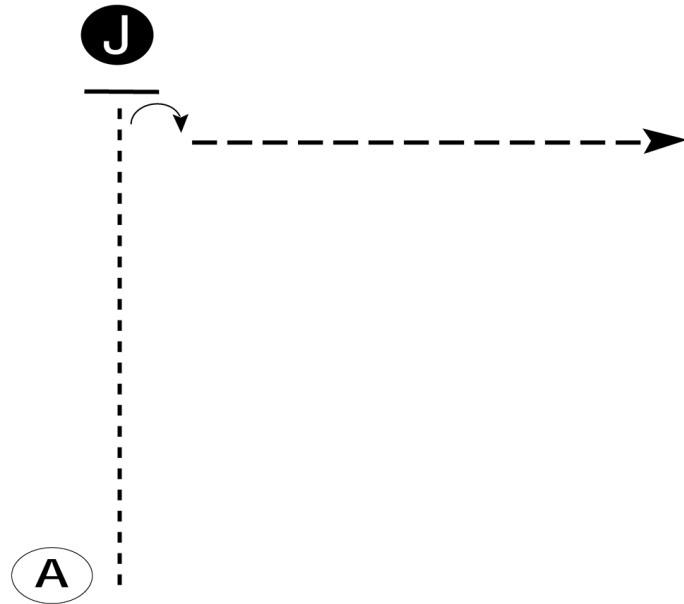

Walk
Trot - - - - -
Back ← [Backward Arrow] [Dashed Line]
Marker (B)
Judge (J)

[S/2-7]

Pattern Provided by:

Latigo

Latigo Winter Buckle Series

Showmanship (Walk/Trot Jr. & Sr.)

Show Date: 02/08/2020

Be ready at A.