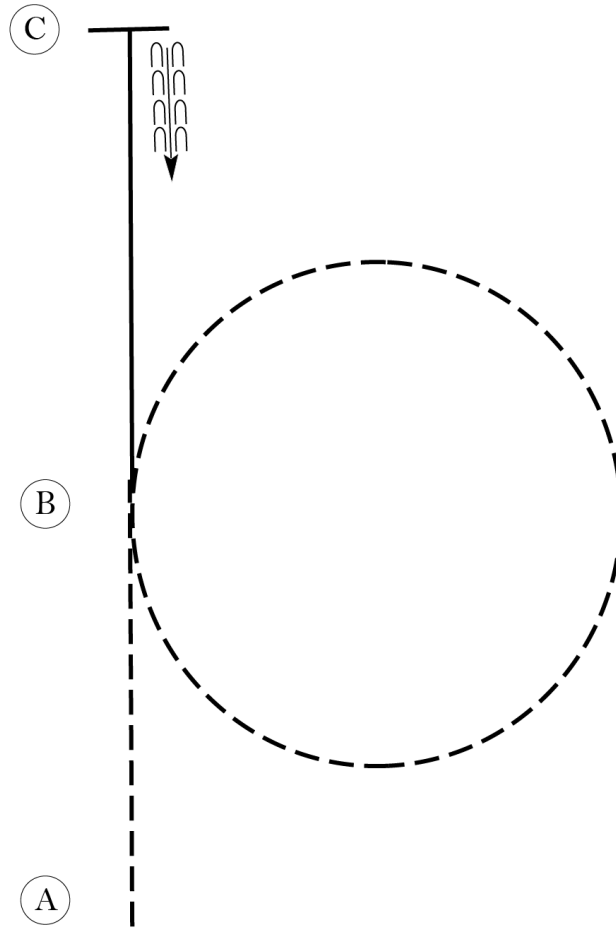

Latigo Winter Buckle Series

Hunt Seat Equitation (Novice Jr. & Sr.)

Show Date: 02/08/2020

www.HorseShowPatterns.com

www.HorseShowPatterns.com

Be ready before A.

1. Sitting trot A to B.
2. At B, posting trot circle to the right on proper diagonal.
3. At B, canter on the left lead to C.
4. Stop at C and back approximately one horse length.

Show Date: 02/08/2020

www.HorseShowPatterns.com

www.HorseShowPatterns.com

1. Posting trot on the left diagonal from A to B.
2. At B posting trot a circle to the left on the right diagonal.
3. Sitting trot to C.
4. Stop at C and back approximately one horse length.