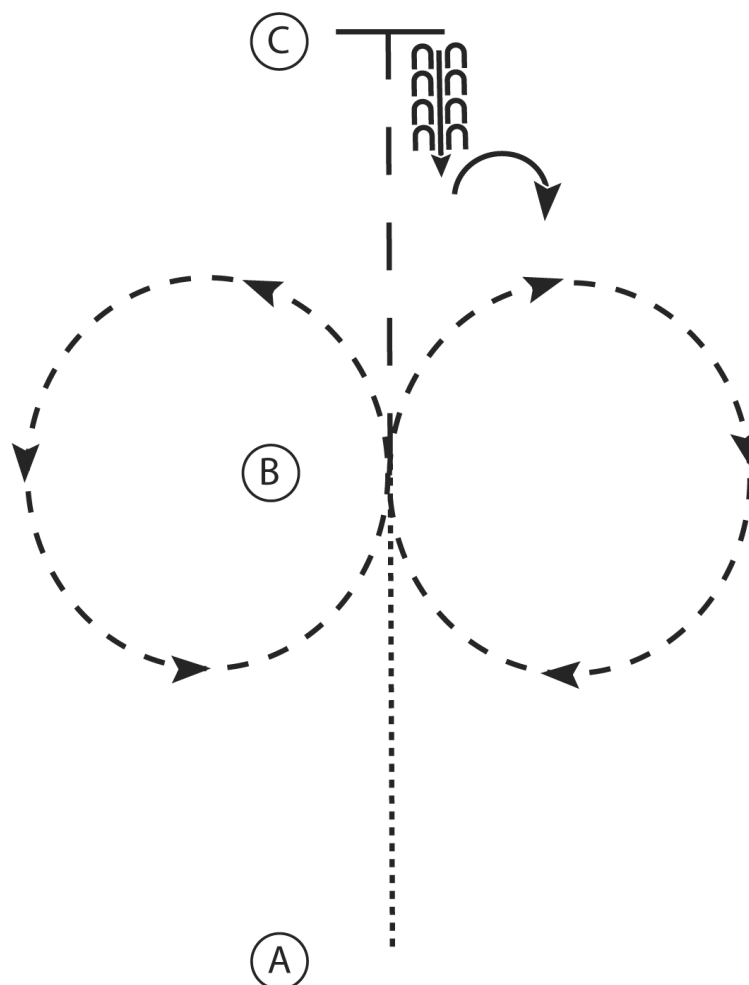

Latigo Winter Buckle Series

Hunt Seat Equitation (Walk/Trot Jr. & Sr.)

Show Date: 02/08/2020

w w w . H o r s e S h o w P a t t e r n s . c o m

w w w . H o r s e S h o w P a t t e r n s . c o m

1. Walk A to B
2. Sitting trot circle to the right
3. Posting trot circle to the left
4. At B extend the trot to C
5. Stop at C and back 4 steps
6. Perform a 90 degree turn to the right

Walk	.....
Trot	-----
Extended Trot	- - - - -
Canter	—————
Leg Yield	|||||||||
Lead Change	↘
Back	←←←←
Marker	⊙ B
Sidepass	←-----→

[HSE/WT-1]

Pattern Provided by:
Latigo