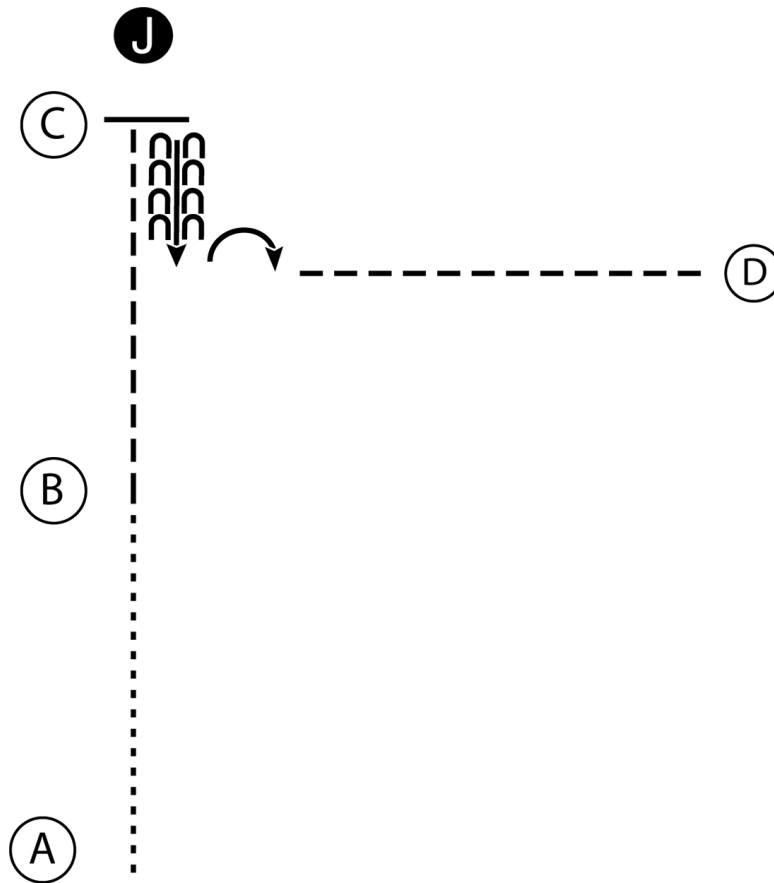

Show Date: 02/08/2020

www.HorseShowPatterns.com

www.HorseShowPatterns.com

1. Posting trot on the left diagonal from A to B.
2. At B posting trot a circle to the left on the right diagonal.
3. Sitting trot to C.
4. Stop at C and back approximately one horse length.

Latigo

Latigo Winter Buckle Series

Showmanship (Novice Jr. & Sr.)

Show Date: 02/08/2020

w w w . H o r s e S h o w P a t t e r n s . c o m

w w w . H o r s e S h o w P a t t e r n s . c o m

1. Walk from A to B.
2. Trot from B to C.
3. Stop at C and set up for inspection.
4. When dismissed back four steps.
5. Perform a 90 degree turn and trot to D.