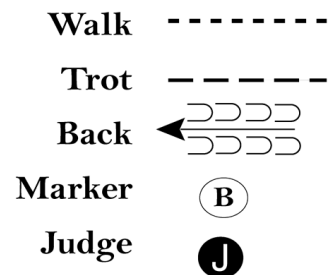

w w w . H o r s e S h o w P a t t e r n s . c o m

w w w . H o r s e S h o w P a t t e r n s . c o m

1. Begin at A. Trot from A past B
2. Stop and perform a 90 degree turn
3. Walk to the Judge, stop and set up for inspection
4. When dismissed back one horse length and perform a 270 degree turn
5. Trot to the line-up

Walk	-----
Trot	- - - - -
Back	←
Marker	Ⓟ
Judge	Ⓝ

[S/1-14]

Pattern Provided by:

Latigo

Latigo Winter Buckle Series

Showmanship (Advanced Amateur Walk/Trot)

Show Date: 02/08/2020

w w w . H o r s e S h o w P a t t e r n s . c o m

w w w . H o r s e S h o w P a t t e r n s . c o m

Be ready at A.

1. Walk from A to B.
2. Trot from B to the judge.
3. Stop and set up for inspection.
4. When dismissed, turn 90 degrees.
5. Walk away from judge and follow the instructions of your ring steward.