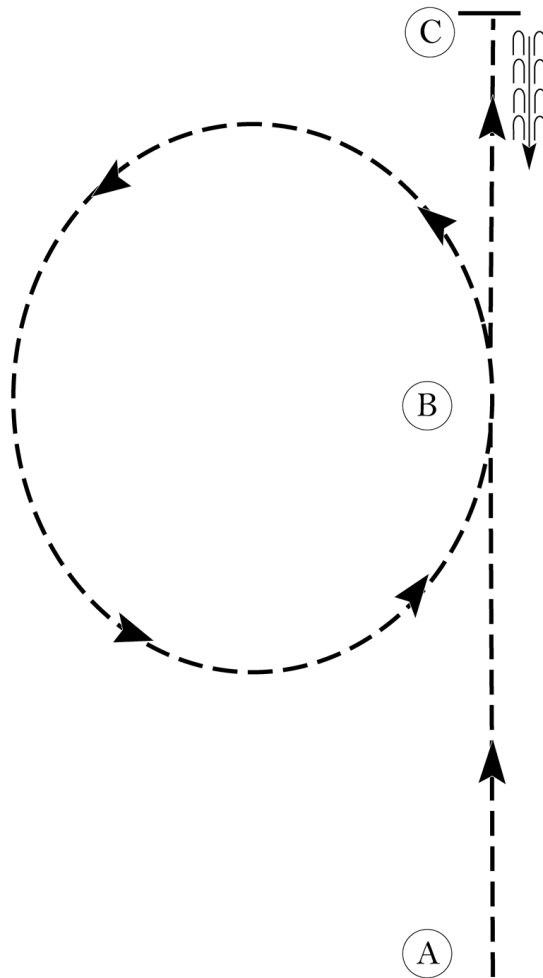

Latigo Winter Buckle Series

Hunt Seat Equitation (Novice Jr. & Sr.)

Show Date: 02/08/2020

www.HorseShowPatterns.com

www.HorseShowPatterns.com

Be ready before A.

1. Sitting trot A to B.
2. At B, posting trot circle to the right on proper diagonal.
3. At B, canter on the left lead to C.
4. Stop at C and back approximately one horse length.

Walk
Trot	-----
Extended Trot	- - - - -
Canter	—————
Leg Yield	
Lead Change	↘
Back	←←←←
Marker	⊙ B
Sidepass	←-----→

[HSE/WT-1]

Pattern Provided by:
Latigo

Latigo Winter Buckle Series

Hunt Seat Equitation (Advanced Amateur Walk/Trot)

Show Date: 02/08/2020

www.HorseShowPatterns.com

www.HorseShowPatterns.com

1. Posting trot on the left diagonal from A to B.
2. At B posting trot a circle to the left on the right diagonal.
3. Sitting trot to C.
4. Stop at C and back approximately one horse length.