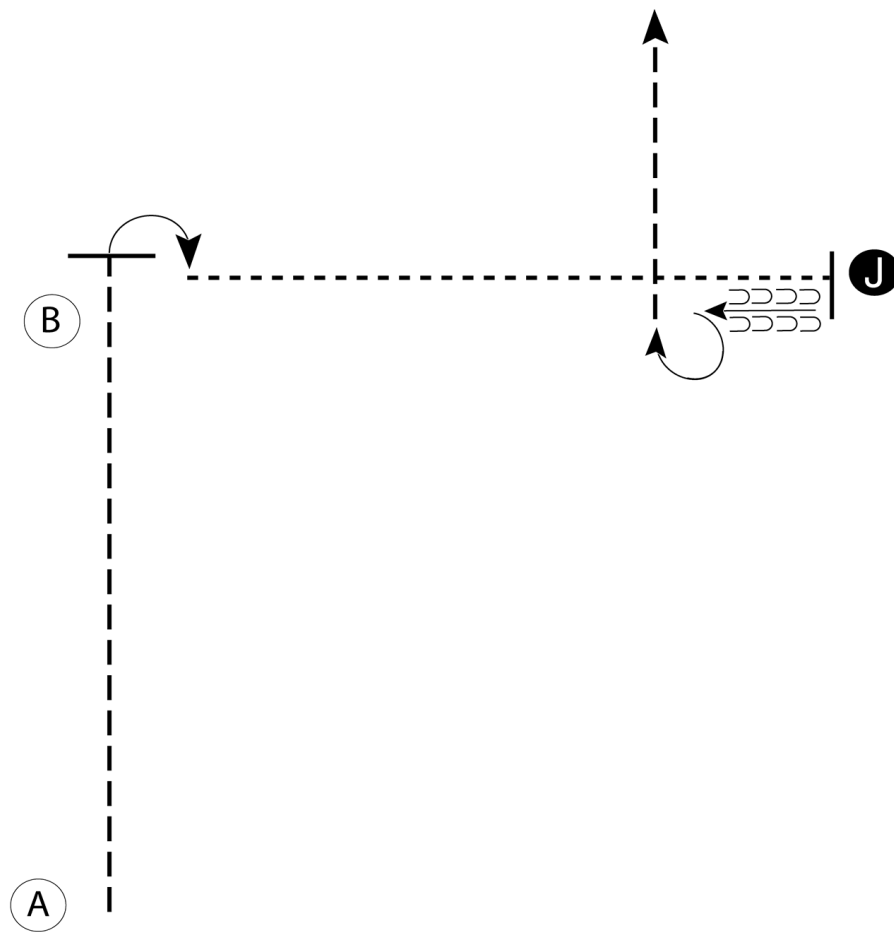

Show Date: 02/08/2020

www.HorseShowPatterns.com

www.HorseShowPatterns.com

1. Posting trot on the left diagonal from A to B.
2. At B posting trot a circle to the left on the right diagonal.
3. Sitting trot to C.
4. Stop at C and back approximately one horse length.

1. Walk from A to Judge.
2. Stop and set up for inspection.
3. When dismissed, perform a 90 degree turn.
4. Trot away from judge.
5. Follow the instructions of your ring steward.

Walk	-----
Trot	- - - - -
Back	←
Marker	Ⓟ
Judge	Ⓝ

[S/WT-13]

Pattern Provided by:

Latigo

w w w . H o r s e S h o w P a t t e r n s . c o m

w w w . H o r s e S h o w P a t t e r n s . c o m

Latigo Winter Buckle Series

Showmanship (All Age Groups)

Show Date: 02/08/2020

w w w . H o r s e S h o w P a t t e r n s . c o m

w w w . H o r s e S h o w P a t t e r n s . c o m

1. Begin at A. Trot from A past B
2. Stop and perform a 90 degree turn
3. Walk to the Judge, stop and set up for inspection
4. When dismissed back one horse length and perform a 270 degree turn
5. Trot to the line-up