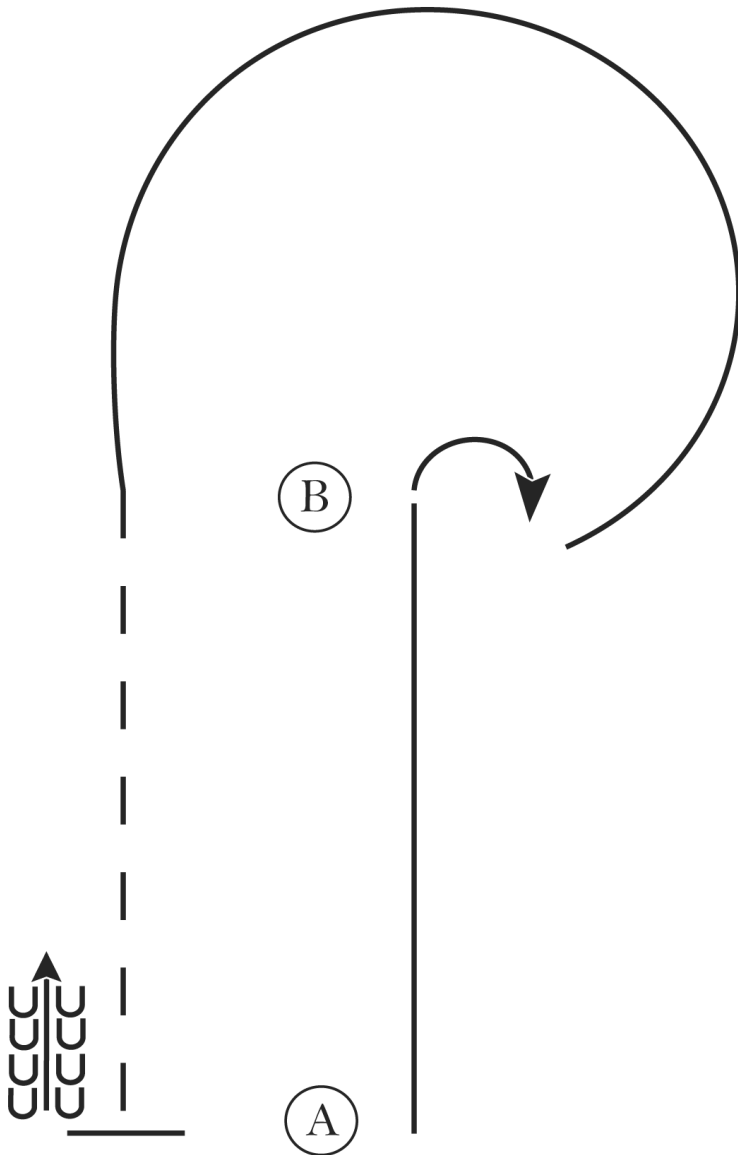

Latigo Winter Buckle Series

Western Horsemanship (All Age Groups)

Show Date: 02/08/2020

W W W . H o r s e S h o w P a t t e r n s . c o m

W W W . H o r s e S h o w P a t t e r n s . c o m

1. Lope on the right lead A to B.
2. At B perform a 90 degree turn to the right.
3. Lope a circle to B on the left lead.
4. At B extend the jog to A.
5. At A stop and Back 4 steps.

- Walk ..... (dotted line)
- Jog - - - - - (dashed line)
- Extended Jog - - - - - (long dashed line)
- Lope _____ (solid line)
- Leg Yield ||||| (vertical lines)
- Lead Change / (diagonal lines)
- Back ←←←←← (horizontal lines with arrows)
- Marker (B) (circle with B)
- Sidepass - - - - - (dashed line with arrows)

[WH/2-7]

Pattern Provided by:

Latigo