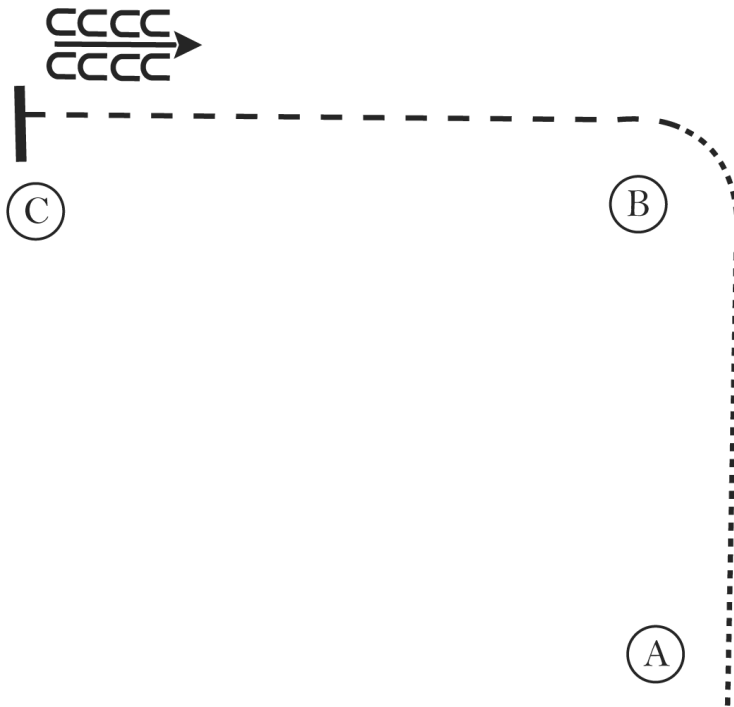

Show Date: 02/08/2020

www.HorseShowPatterns.com

www.HorseShowPatterns.com

1. Posting trot on the left diagonal from A to B.
2. At B posting trot a circle to the left on the right diagonal.
3. Sitting trot to C.
4. Stop at C and back approximately one horse length.

1. Jog A to B
2. At B Lope a circle on the right lead, continue the lope to C
4. At C stop and back 4 steps

Walk
Jog	-----
Extended Jog	- - - - -
Lope	—————
Leg Yield	
Lead Change	↙ ↘
Back	← C C C C C C C C
Marker	⊙ B
Sidepass	← - - - - ←

[WH/1-7]

Pattern Provided by:

Latigo

Latigo Winter Buckle Series

Western Horsemanship (Walk/Trot Jr. & Sr.)

Show Date: 02/08/2020

w w w . H o r s e S h o w P a t t e r n s . c o m

w w w . H o r s e S h o w P a t t e r n s . c o m

1. Walk A to B
2. Jog B to C
3. At C stop and back

Walk
Jog	-----
Extended Jog	-----
Lope	—————
Leg Yield	
Lead Change	↘
Back	← C C C C C C C C
Marker	(B)
Sidepass	←-----←

[WH/WT-4]

Pattern Provided by:

Latigo