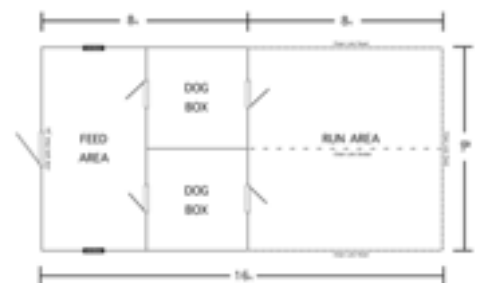

SINGLE DOG KENNEL 8' X 12'

\$5785.00 + TAX

36 MO. RTO	48 MO. RTO	60 MO. RTO
\$267.82 + TAX	\$241.04 + TAX	\$214.26 + TAX

DOUBLE DOG KENNEL 8' X 16'

\$6775.00 + TAX

36 MO. RTO	48 MO. RTO	60 MO. RTO
\$313.66 + TAX	\$282.29 + TAX	\$250.93 + TAX

BUY OR RENT TO OWN. NO CREDIT CHECK.

3 BOX DOG KENNEL 12' X 24'

OTHER AVAILABLE SIZES

SIZE	PRICE	36 MO. RTO	48 MO. RTO	60 MO. RTO
12 X 16	\$10,550 + TAX	\$488.43 + TAX	\$439.58 + TAX	\$390.74 + TAX
12 X 20	\$11,490 + TAX	\$531.94 + TAX	\$478.75 + TAX	\$425.56 + TAX
12 X 24	\$12,540 + TAX	\$580.56 + TAX	\$522.50 + TAX	\$464.44 + TAX
12 X 28	\$13,270 + TAX	\$614.35 + TAX	\$552.92 + TAX	\$491.48 + TAX
12 X 30	\$13,620 + TAX	\$630.56 + TAX	\$567.50 + TAX	\$504.44 + TAX
12 X 32	\$14,115 + TAX	\$653.47 + TAX	\$588.13 + TAX	\$522.78 + TAX
12 X 36	\$15,135 + TAX	\$700.69 + TAX	\$630.63 + TAX	\$560.56 + TAX
12 X 40	\$16,135 + TAX	\$746.99 + TAX	\$672.29 + TAX	\$597.59 + TAX

OTHER AVAILABLE SIZES

SIZE	PRICE	36 MO. RTO	48 MO. RTO	60 MO. RTO
16 X 16	\$13,220 + TAX	\$612.04 + TAX	\$550.83 + TAX	\$489.63 + TAX
16 X 20	\$14,460 + TAX	\$669.44 + TAX	\$602.50 + TAX	\$535.56 + TAX
16 X 24	\$15,705 + TAX	\$727.08 + TAX	\$654.38 + TAX	\$581.67 + TAX
16 X 28	\$16,935 + TAX	\$784.03 + TAX	\$705.63 + TAX	\$627.22 + TAX
16 X 30	\$17,560 + TAX	\$812.96 + TAX	\$731.67 + TAX	\$650.37 + TAX
16 X 32	\$18,185 + TAX	\$841.90 + TAX	\$757.71 + TAX	\$673.52 + TAX
16 X 36	\$19,420 + TAX	\$899.07 + TAX	\$809.17 + TAX	\$719.26 + TAX
16 X 40	\$20,660 + TAX	\$956.48 + TAX	\$860.83 + TAX	\$765.19 + TAX
16 X 44	\$22,500 + TAX	\$1,041.67 + TAX	\$937.50 + TAX	\$833.33 + TAX
16 X 50	\$24,630 + TAX	\$1,140.28 + TAX	\$1,026.25 + TAX	\$912.22 + TAX

4 BOX DOG KENNEL 16' X 24'

STANDARD FEATURES:

2' X 3' WINDOW

INTERIOR DOGGIE DOOR WINDOW

EXTERIOR DOGGIE DOOR

INTERIOR DOGGIE DOOR

SINGLE INSULATED DOG BOX, 8' X 12'

DOUBLE INSULATED DOG BOX, 8' X 16'