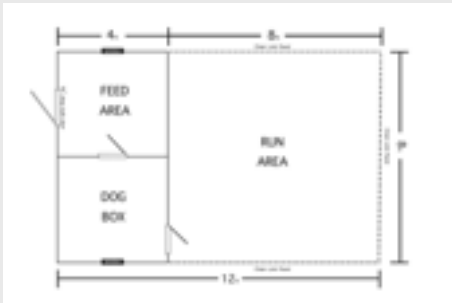

SINGLE DOG KENNEL 8' X 12'

\$5785.00 + TAX

36 MO. RTO	48 MO. RTO	60 MO. RTO
\$267.82 + TAX	\$241.04 + TAX	\$214.26 + TAX

DOUBLE DOG KENNEL 8' X 16'

\$6775.00 + TAX

36 MO. RTO	48 MO. RTO	60 MO. RTO
\$313.66 + TAX	\$282.29 + TAX	\$250.93 + TAX

OTHER AVAILABLE SIZES

SIZE	PRICE	36 MO. RTO	48 MO. RTO	60 MO. RTO
16 X 16	\$13,220 + TAX	\$612.04 + TAX	\$550.83 + TAX	\$489.63 + TAX
16 X 20	\$14,460 + TAX	\$669.44 + TAX	\$602.50 + TAX	\$535.56 + TAX
16 X 24	\$15,705 + TAX	\$727.08 + TAX	\$654.38 + TAX	\$581.67 + TAX
16 X 28	\$16,935 + TAX	\$784.03 + TAX	\$705.63 + TAX	\$627.22 + TAX
16 X 30	\$17,560 + TAX	\$812.96 + TAX	\$731.67 + TAX	\$650.37 + TAX
16 X 32	\$18,185 + TAX	\$841.90 + TAX	\$757.71 + TAX	\$673.52 + TAX
16 X 36	\$19,420 + TAX	\$899.07 + TAX	\$809.17 + TAX	\$719.26 + TAX
16 X 40	\$20,660 + TAX	\$956.48 + TAX	\$860.83 + TAX	\$765.19 + TAX
16 X 44	\$22,500 + TAX	\$1,041.67 + TAX	\$937.50 + TAX	\$833.33 + TAX
16 X 50	\$24,630 + TAX	\$1,140.28 + TAX	\$1,026.25 + TAX	\$912.22 + TAX

4 BOX DOG KENNEL 16' X 24'

STANDARD FEATURES:

2' X 3' WINDOW

INTERIOR DOGGIE DOOR WINDOW

EXTERIOR DOGGIE DOOR

INTERIOR DOGGIE DOOR

SINGLE INSULATED DOG BOX, 8' X 12'

DOUBLE INSULATED DOG BOX, 8' X 16'

36" SHOP DOOR W/ TRANSOM WINDOW

12' KENNEL | 3 DOGGIE DOORS

16' KENNEL | 4 DOGGIE DOORS

COMPOSITE DECKING

FENCING