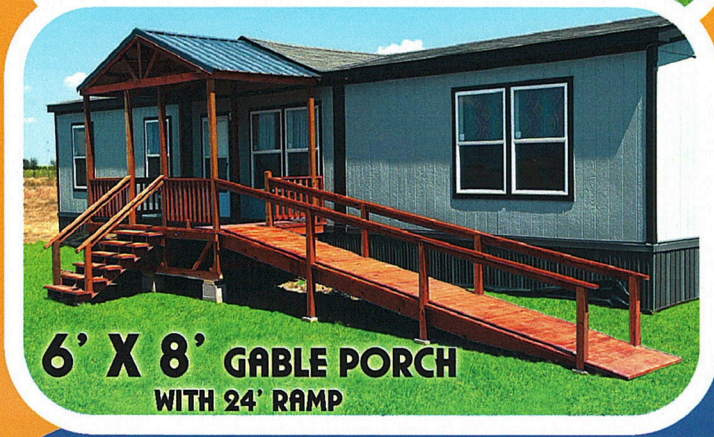

**AFFORDABLE  
PORTABLE  
DECKS  
PORCHES**

**“WE BUILD PORTABLE DECKS TO ENHANCE YOUR HOME FOR YEARS TO COME.”**

**16' X 12' WITH 4'X4' LANDING AND 16' RAMP**

**6' X 8'  
GABLE  
PORCH  
BACKBOARDS  
ON STEPS**

## FLEXIBLE PAYMENT OPTIONS

Pay Outright Or On Payments.  
Multiple Payment Options Make  
Buying Your Deck Easier Than Ever!

**10' X 30'**

**10' X 20' UNSTAINED  
WITH 4'X4' LANDING AND 8' RAMP**

# 8' X 24 GABLE PORCH