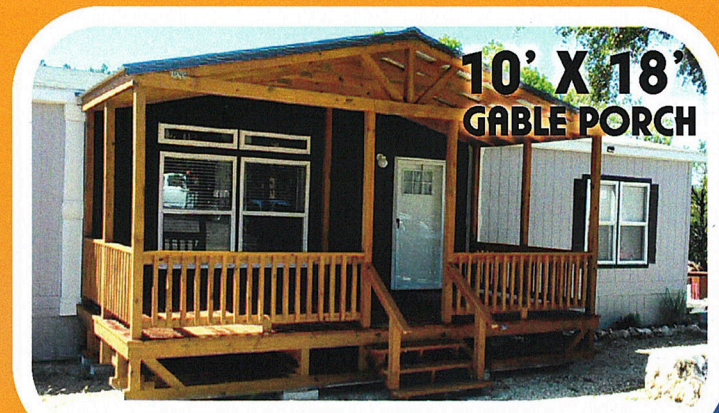

**AFFORDABLE  
PORTABLE  
DECKS  
PORCHES**

**“WE BUILD PORTABLE DECKS TO ENHANCE YOUR HOME FOR YEARS TO COME.”**

**16' X 12' WITH 4'X4' LANDING AND 16' RAMP**

**6' X 8'  
GABLE  
PORCH  
BACKBOARDS  
ON STEPS**

## FLEXIBLE PAYMENT OPTIONS

Pay Outright Or On Payments.  
Multiple Payment Options Make  
Buying Your Deck Easier Than Ever!

**10' X 30'**

**10' X 20' UNSTAINED  
WITH 4'X4' LANDING AND 8' RAMP**

# 8' X 24 GABLE PORCH