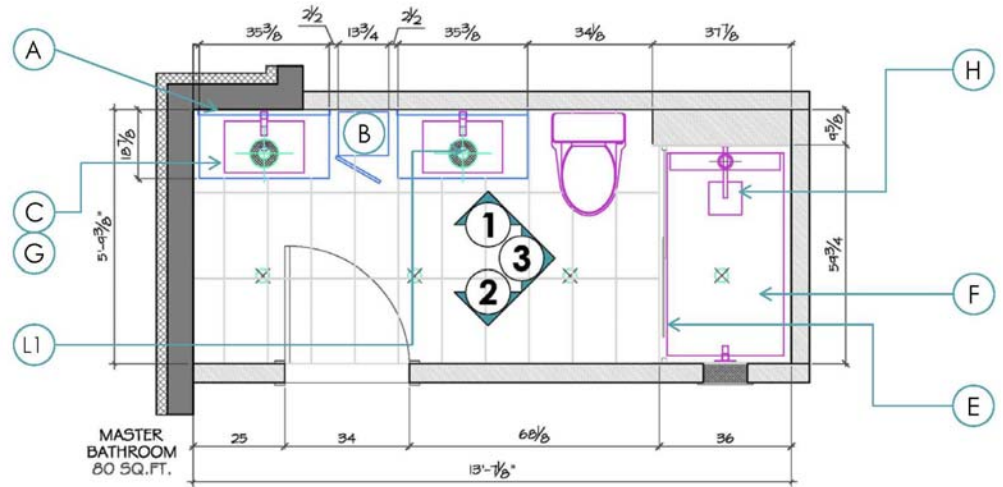

Convenient, Affordable, Online Interior Design Services

Bathroom design $900

- ✓ Initial 30 min. phone call
- ✓ Bathroom demo plan
- ✓ Bathroom plan with dimensions
- ✓ Lighting Plan
- ✓ Wall Elevation(s)
- ✓ Inspirational 3-d perspective view
- ✓ Paint colors selection
- ✓ Material selection
- ✓ Product shopping list
- ✓ Direct messaging with your designer