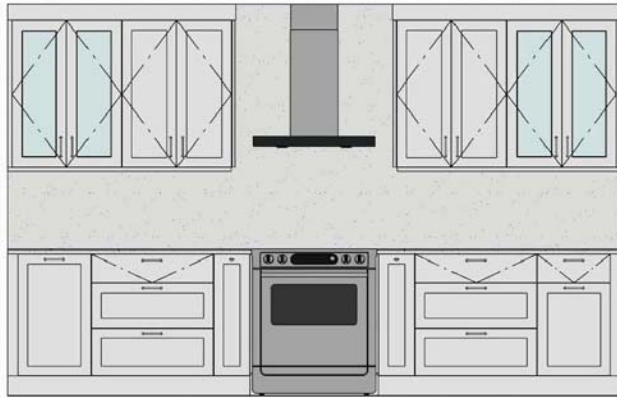

Convenient, Affordable, Online Interior Design Services

3 ELEVATION
Kitchen Area