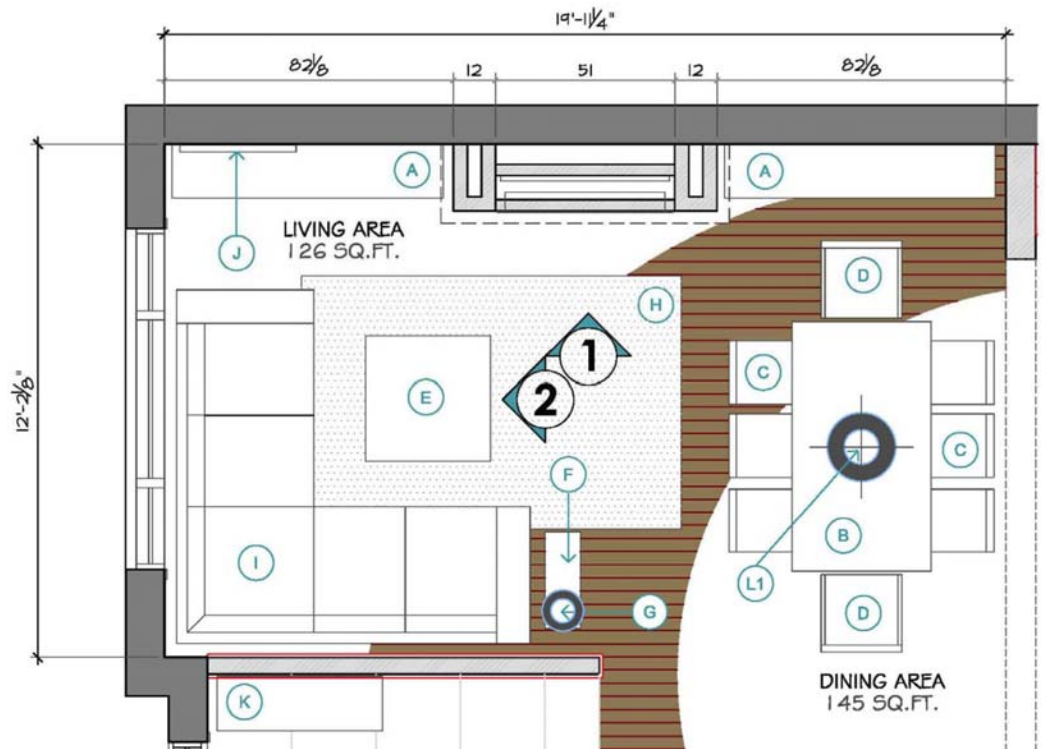

Convenient, Affordable, Online Interior Design Services

2 room design \$950

- ✓ Initial 30 min. phone call
- ✓ Furniture layout plan
- ✓ Wall Elevation(s)
- ✓ Inspirational 3-d perspective view
- ✓ Paint colors selection
- ✓ Material selection
- ✓ Product shopping list
- ✓ Direct messaging with your designer

2 room design package

1 ELEVATION
Living & Dining Area

2 ELEVATION
Living & Dining Area

Convenient, Affordable, Online Interior Design Services

2 room design package

Convenient, Affordable, Online Interior Design Services