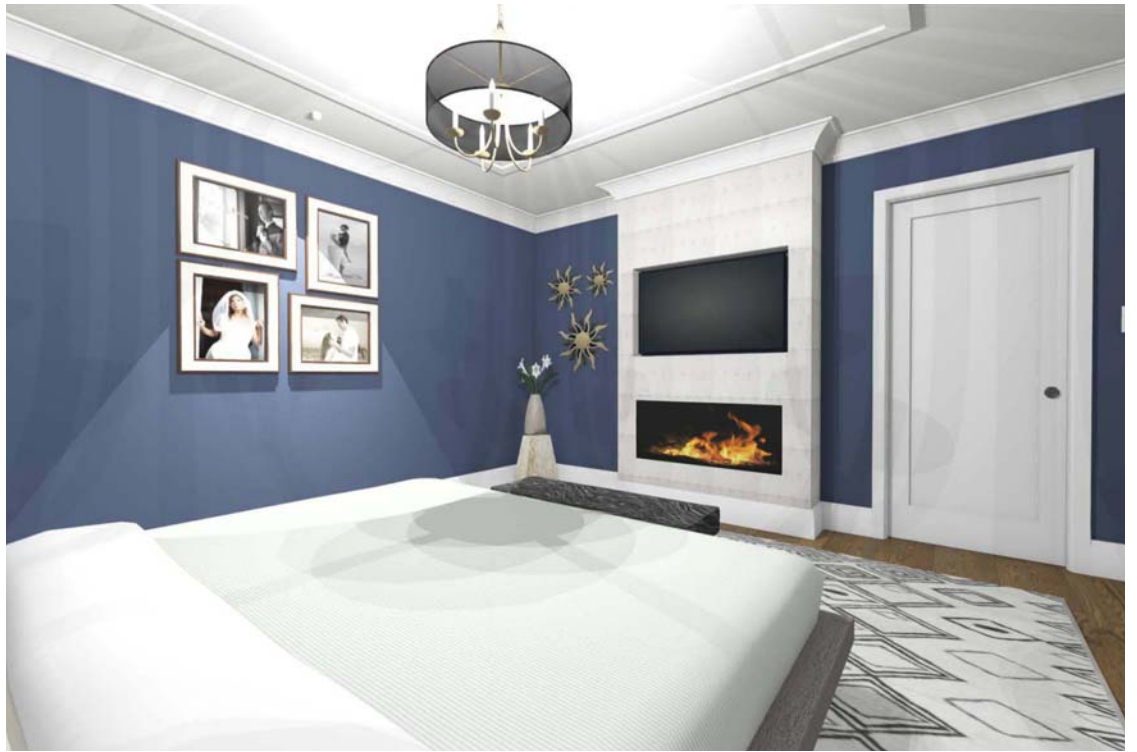

Convenient, Affordable, Online Interior Design Services

MASTER BEDROOM
183 SQ.FT.

1 room design
\$525

- ✓ Initial 30 min. phone call
- ✓ Furniture layout plan
- ✓ Wall Elevation(s)
- ✓ Inspirational 3-d perspective view
- ✓ Paint colors selection
- ✓ Material selection
- ✓ Product shopping list
- ✓ Direct messaging with your designer

1 room design package

1 ELEVATION
Master Bedroom

2 ELEVATION
Master Bedroom

Convenient, Affordable, Online Interior Design Services

1 room design package

Convenient, Affordable, Online Interior Design Services