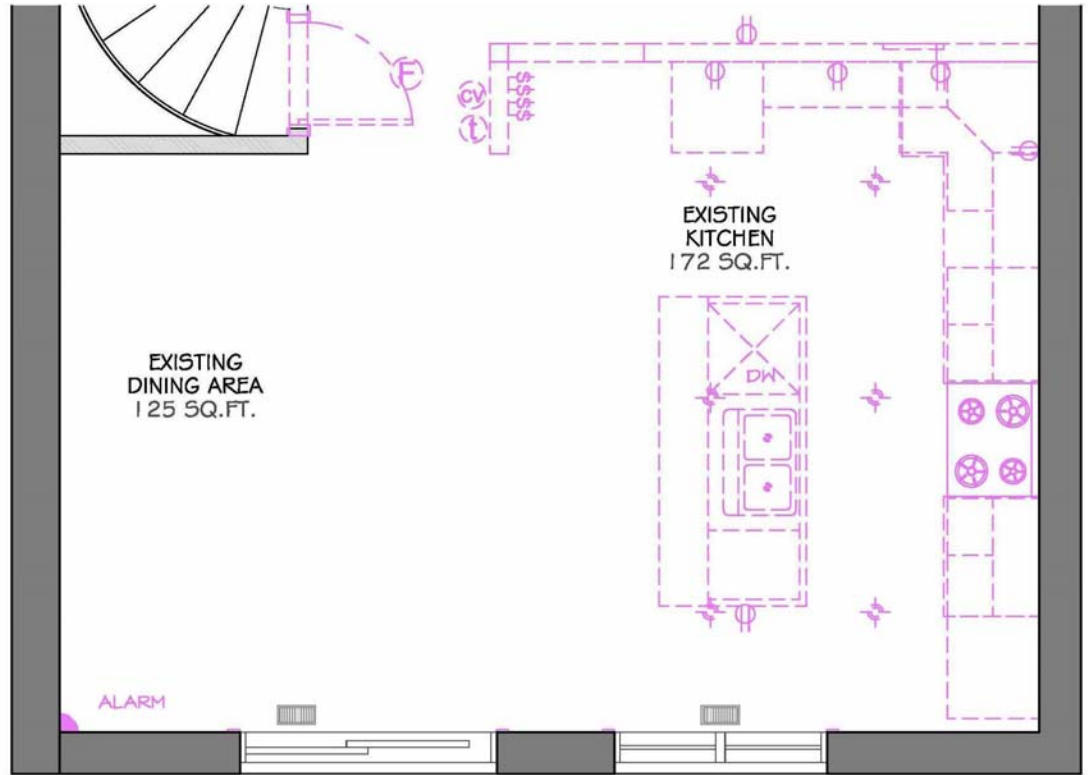

Convenient, Affordable, Online Interior Design Services

Kitchen design
\$1600

- ✓ Initial 30 min. phone call
- ✓ Kitchen demo plan
- ✓ Kitchen plan with cabinet dimensions
- ✓ Lighting Plan
- ✓ Wall Elevation(s)
- ✓ Inspirational 3-d perspective view
- ✓ Paint colors selection
- ✓ Material selection
- ✓ Product shopping list
- ✓ Direct messaging with your designer