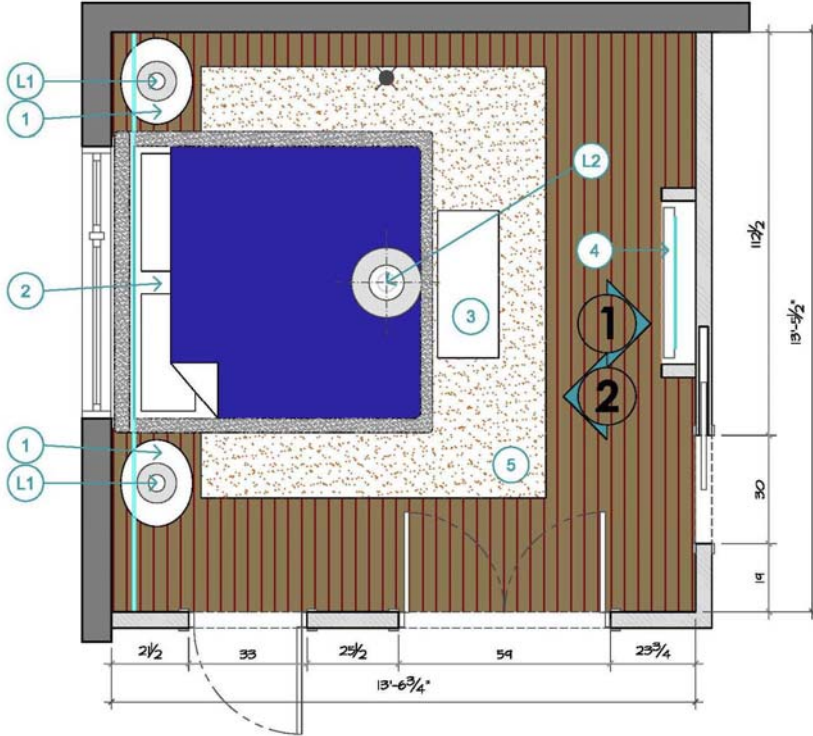

Convenient, Affordable, Online Interior Design Services

MASTER BEDROOM
183 SQ.FT.

1 room design
\$525

- ✓ Initial 30 min. phone call
- ✓ Furniture layout plan
- ✓ Wall Elevation(s)
- ✓ Inspirational 3-d perspective view
- ✓ Paint colors selection
- ✓ Material selection
- ✓ Product shopping list
- ✓ Direct messaging with your designer