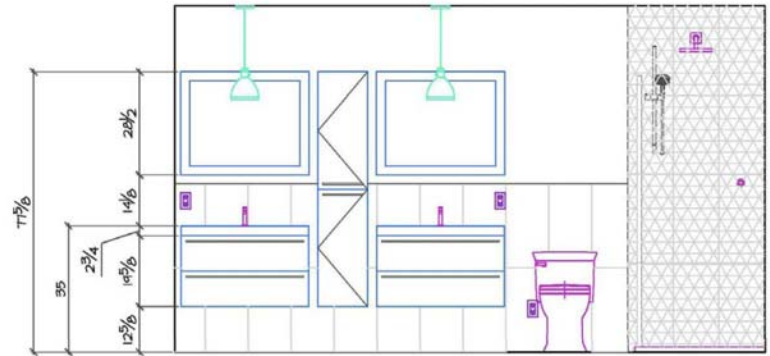

Convenient, Affordable, Online Interior Design Services

Bathroom design $900

- ✓ Initial 30 min. phone call
- ✓ Bathroom demo plan
- ✓ Bathroom plan with dimensions
- ✓ Lighting Plan
- ✓ Wall Elevation(s)
- ✓ Inspirational 3-d perspective view
- ✓ Paint colors selection
- ✓ Material selection
- ✓ Product shopping list
- ✓ Direct messaging with your designer