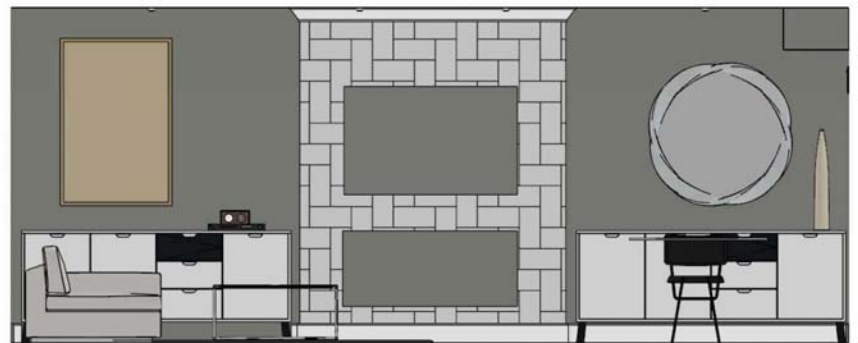

1 ELEVATION
Living & Dining Area