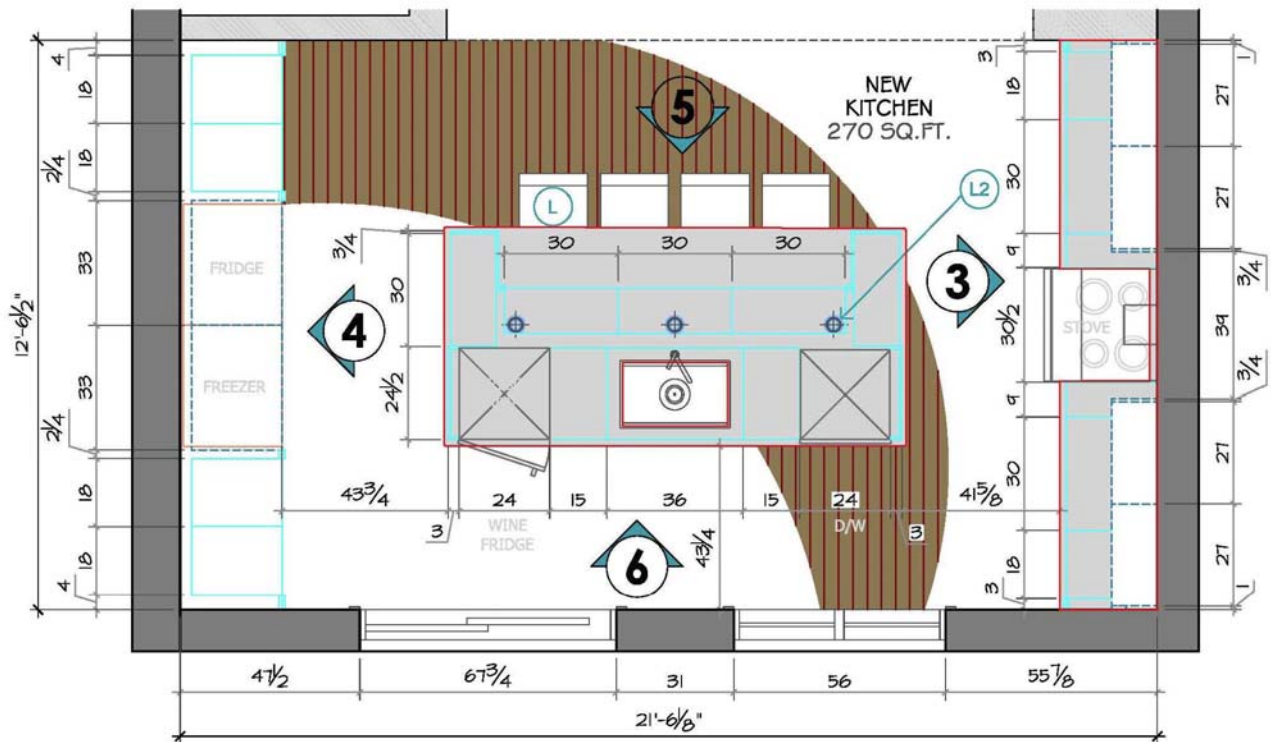

kitchen design package