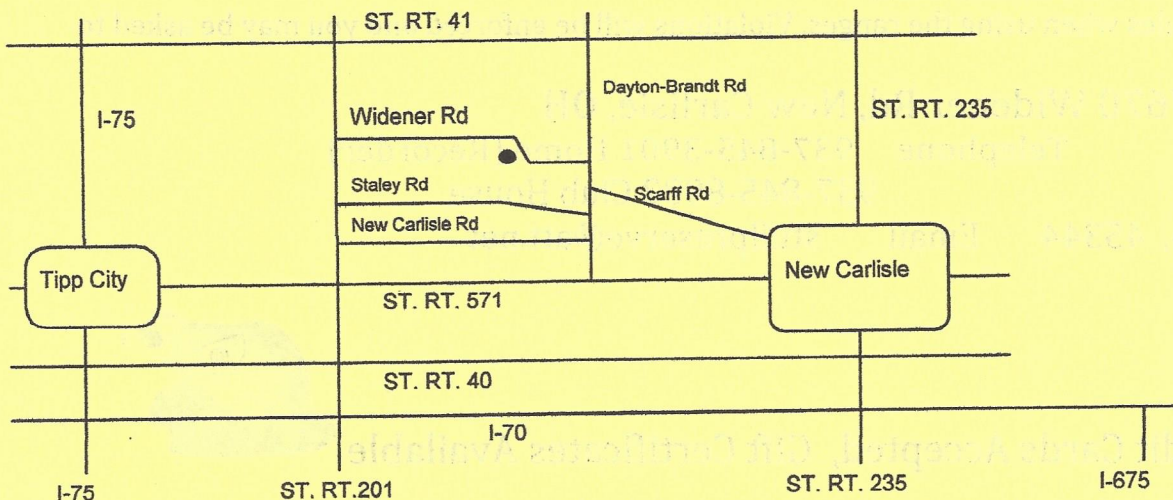

Adult Member Price \$ 8.00, Non-Member Price \$ 10.00

Kids Age 14 And Under Shoot For Free With Adult.

We have 30 Rinehart Targets for our course.

Stull Preserve is located 4 miles west of New Carlisle or 17 miles north of Dayton.

Stull Preserve, 7670 Widener Rd, New Carlisle, OH 45344

30 Target 3-D Archery Range and Practice Range Range Opens May 6, 2023.

9 a.m. to 3 p.m. every Saturday and Sunday.

Archery Range will be open May, June, July, August.

Please follow these rules when using the ranges. Violations will be enforced and you may be asked to leave the facility.

Stull Preserve, 7670 Widener Rd, New Carlisle, OH

Dale Stull Telephone 937-845-3901 Home (Recorder)