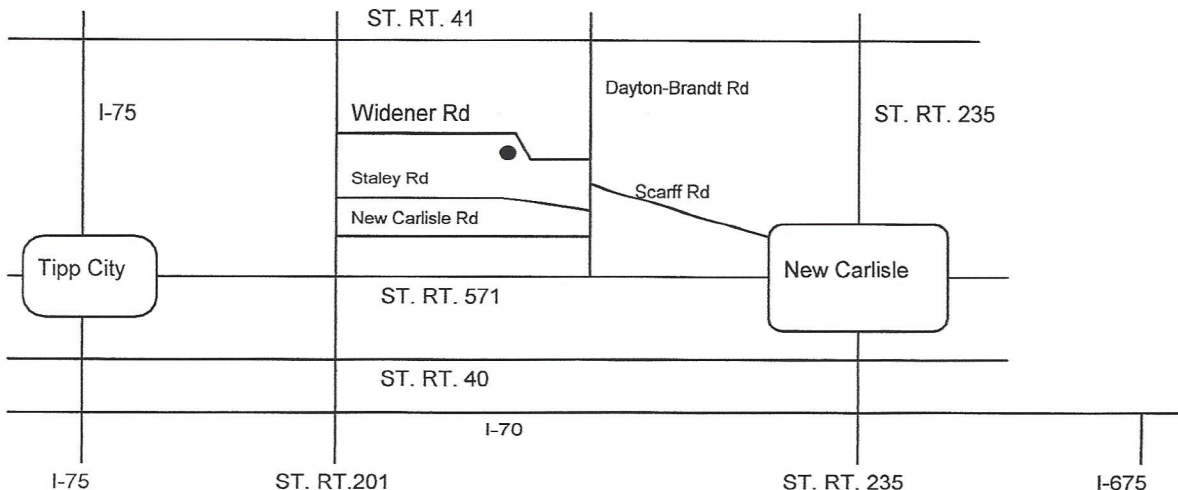

Stull Preserve is located 4 miles west of New Carlisle or 17 miles north of Dayton.

Stull Preserve, 7670 Widener Rd, New Carlisle, OH 45344