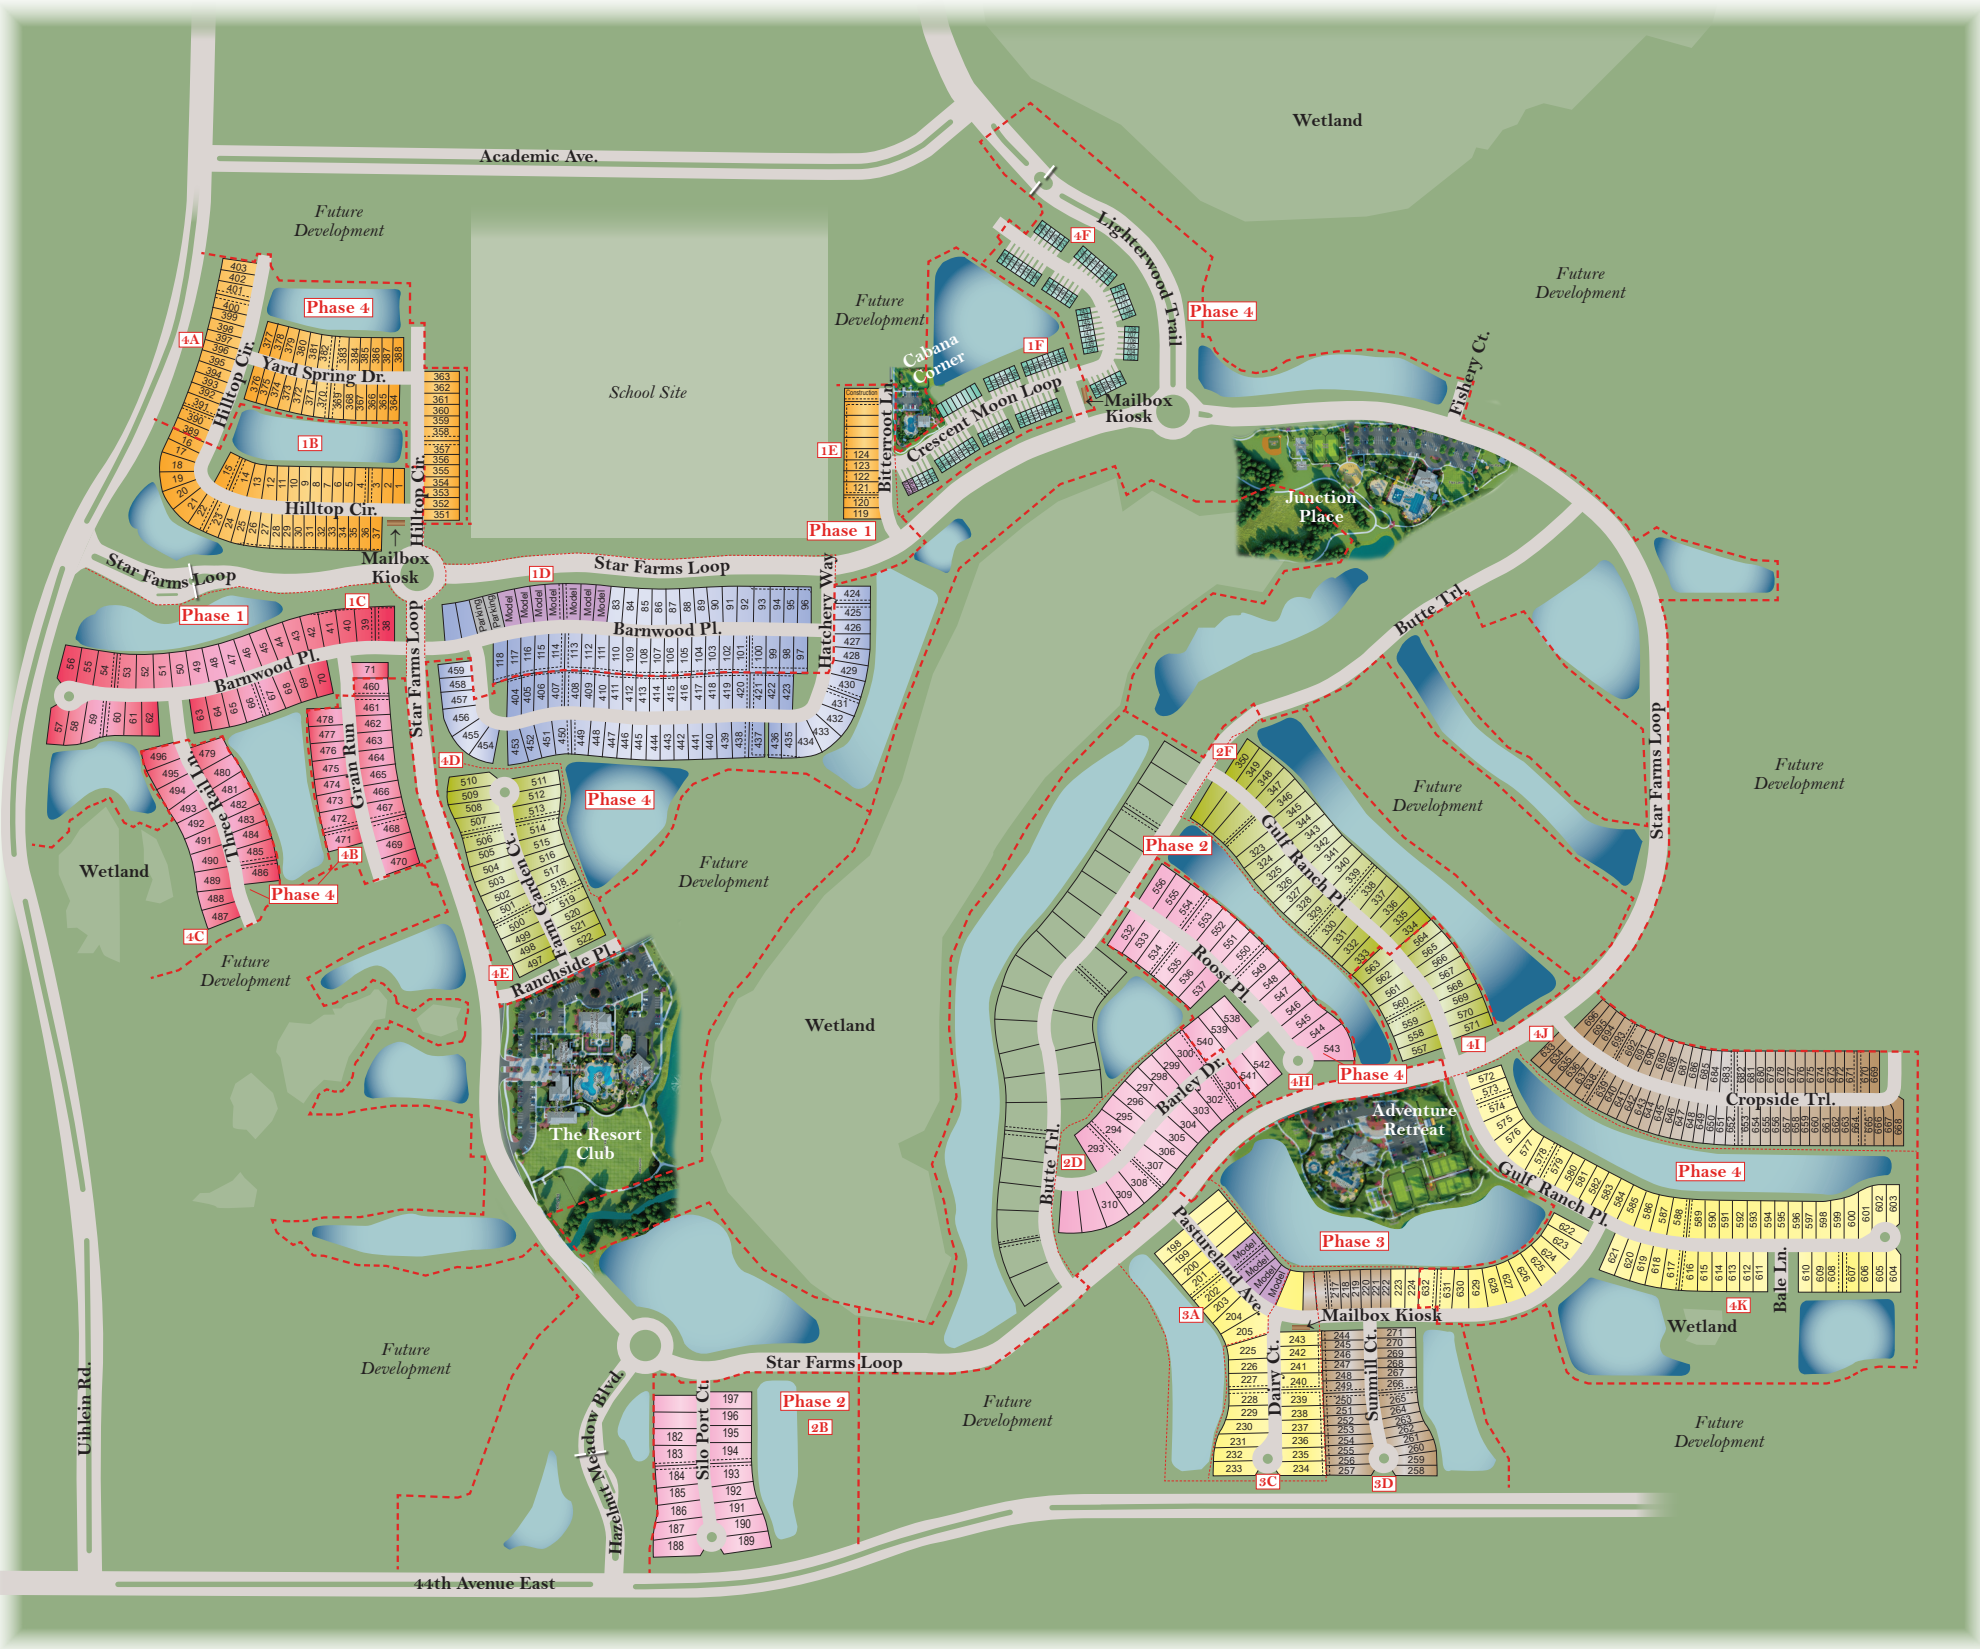

COMMUNITY SITE MAP

STAR FARMS

LAKEWOOD RANCH

Townhomes
Express

40' Single-Family
*D.R. Horton
Express Series*

50' Single-Family
*D.R. Horton
Express Modern*

60' Single-Family
*D.R. Horton
Premium*

50' Single-Family
*D.R. Horton
Emerald*

60' Single-Family
*D.R. Horton
Emerald*

35' Villas
Freedom

50' Single-Family
Freedom

EMERALD
HOMES
A D.R. Horton Company

D·R·HORTON
America's Builder

FREEDOM
HOMES
A D.R. Horton Company