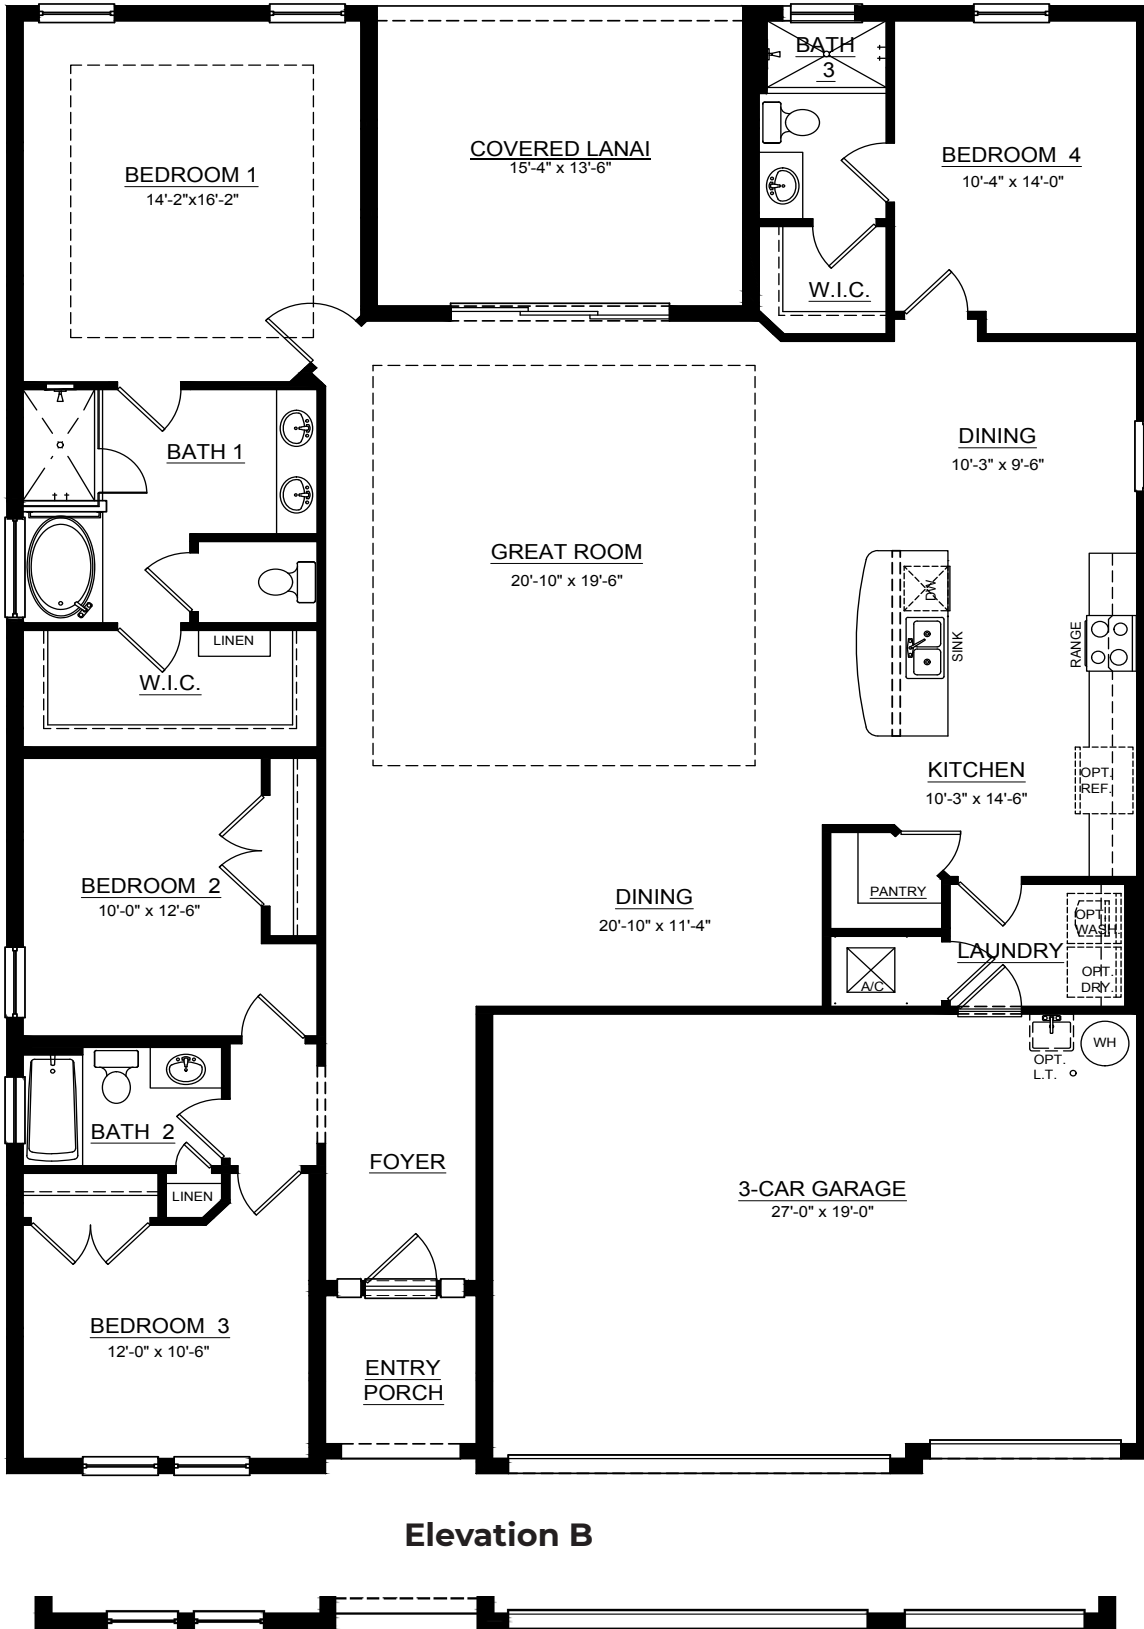

DESTIN

Elevation B

Elevation D

DESTIN

Elevation B

Elevation D

Pictures, photographs, colors, features, and sizes are for illustration purposes only and will vary from the homes as built. Materials may vary based on availability. Square footage dimensions are approximate. See Sales Agent for complete details. 06/27/22. CBC1259187.

2,372 Square Feet • 4 Bed • 3 Bath • 3 Car Garage