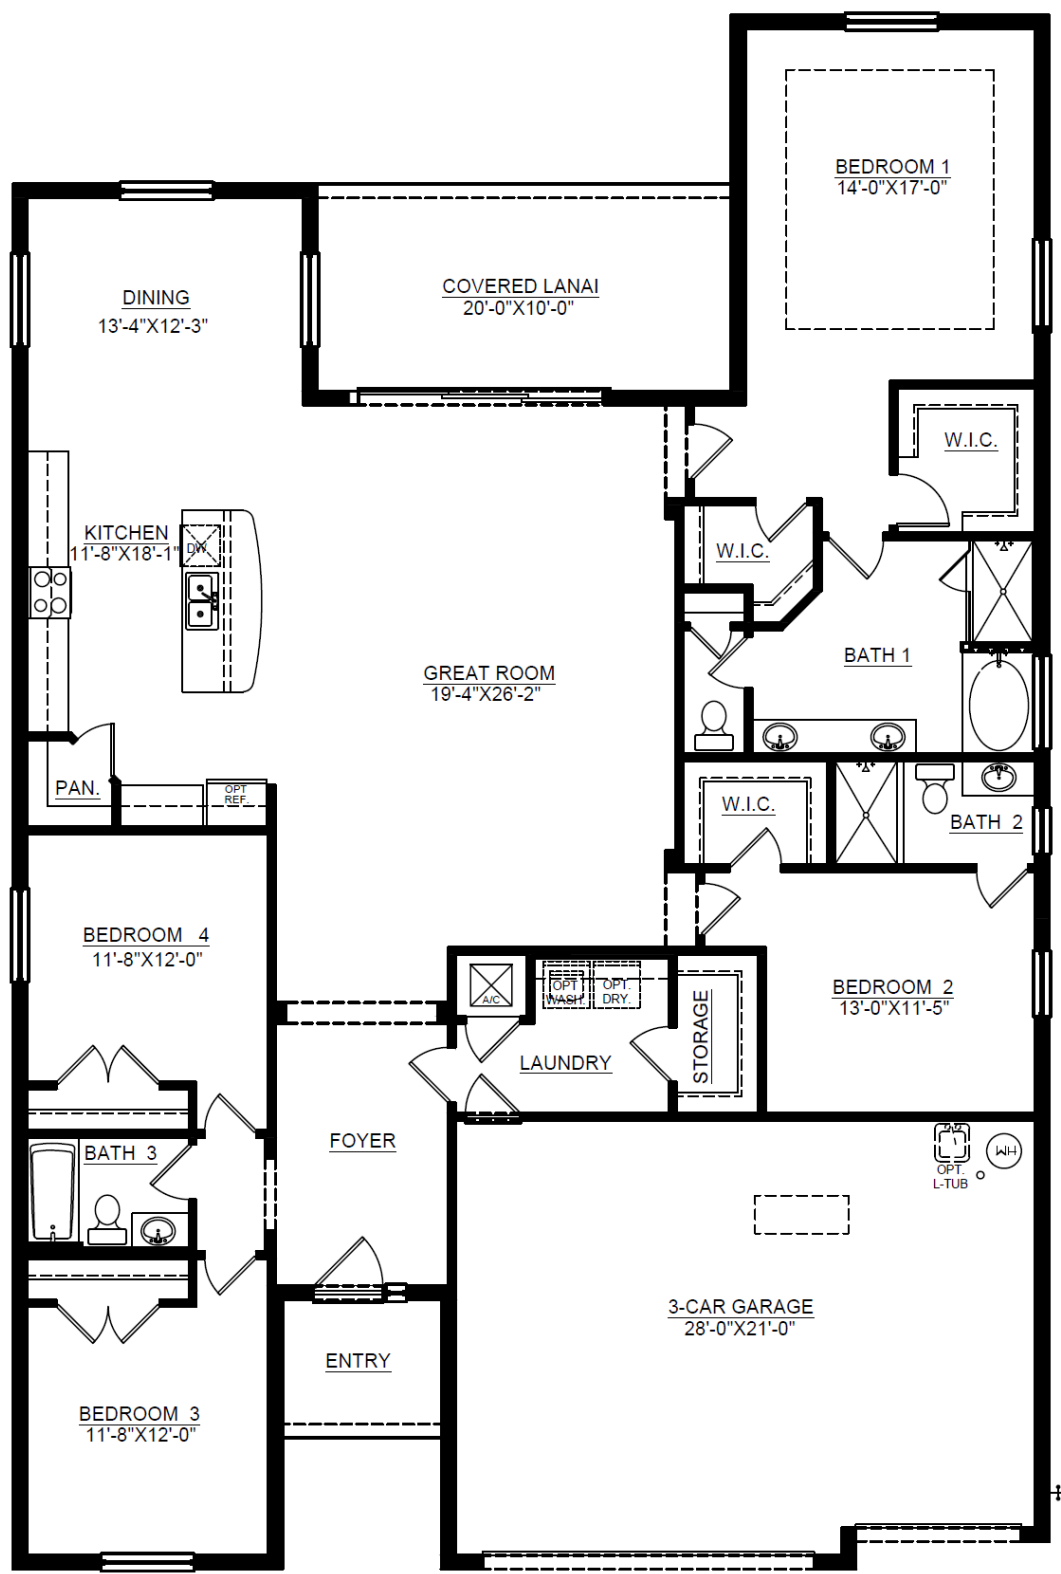

HAWTHORNE

Elevation B

Elevation D

HAWTHORNE

Pictures, photographs, colors, features, and sizes are for illustration purposes only and will vary from the homes as built. Materials may vary based on availability. Square footage dimensions are approximate. See Sales Agent for complete details. 06/27/22. CBC1259187.

2,537 Square Feet • 4 Bed • 3 Bath • 3 Car Garage