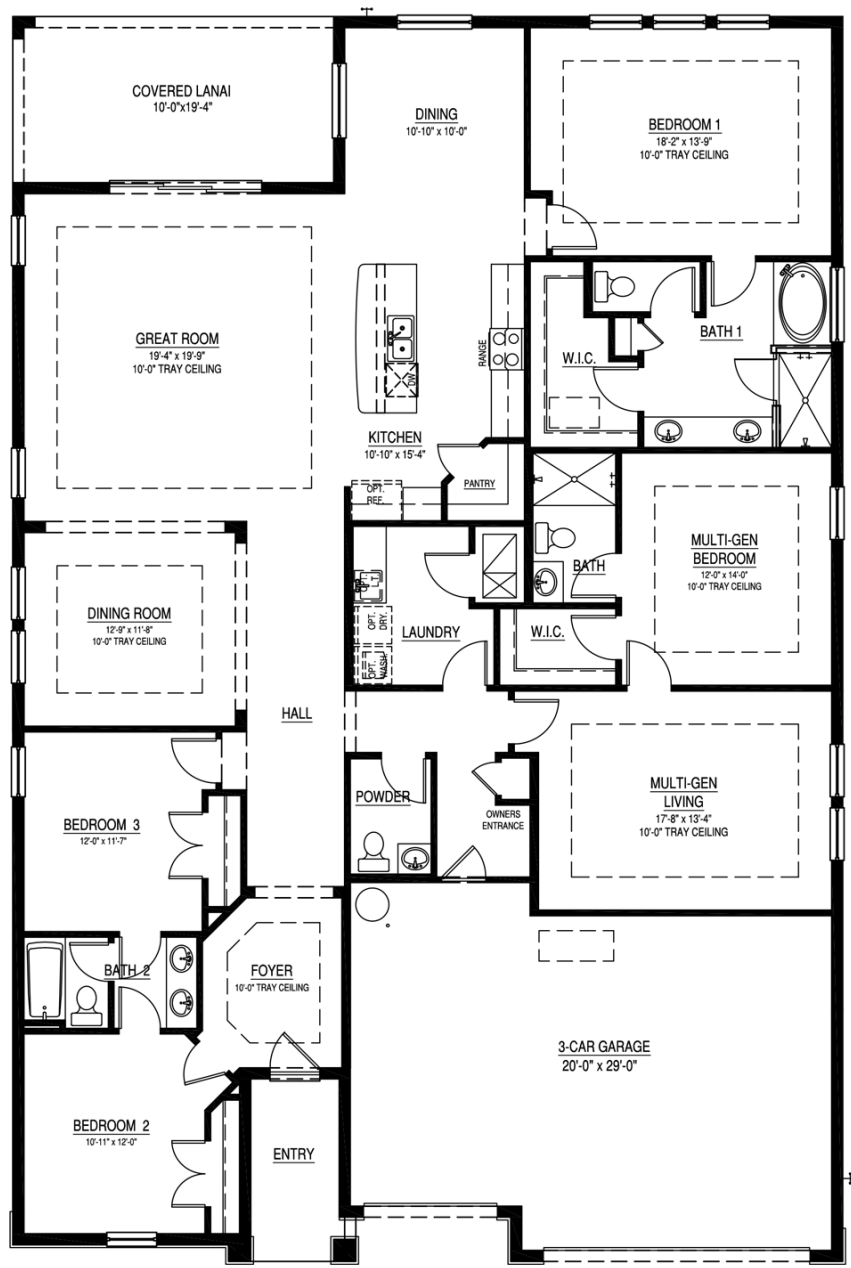

# CAMDEN

# CAMDEN

**Elevation B**

**Elevation D**

**Elevation F**

**Optional  
Multi-Gen Kitchen**

Pictures, photographs, colors, features, and sizes are for illustration purposes only and will vary from the homes as built. Materials may vary based on availability. Square footage dimensions are approximate. See Sales Agent for complete details. 06/27/22. CBC1259187.

**2,787 Square Feet • 4 Bed • 3.5 Bath • 3 Car Garage**