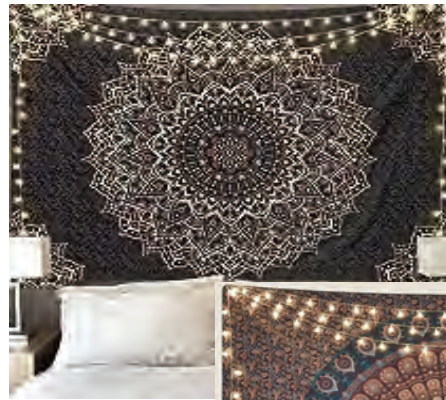

Designer Spencer Donovan

Directed by Robert Hunt

PAGE TEN OF THIRTEEN

Caty's Bed Dressing

Earth tones, comfortable looking, natural girl vibes

Tapestry (Cady's Room)

Hung on the wall behind her bed.

Rug (Cady's Room)