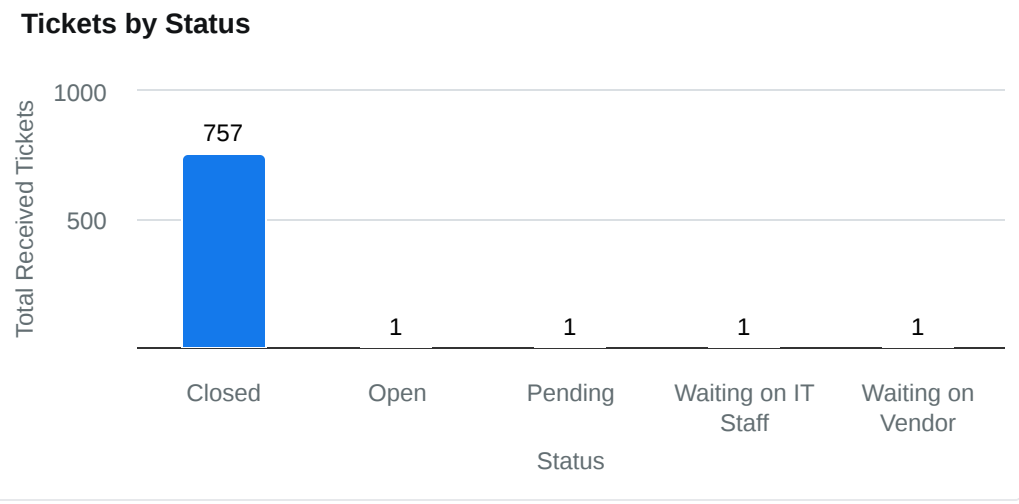

Tickets Created YTD

Total Tickets
761

Ticket Creators

Total Users
63

Tickets by Category

Year over Year

Average Avg Response Time
24m 14s ▼ 30.37%