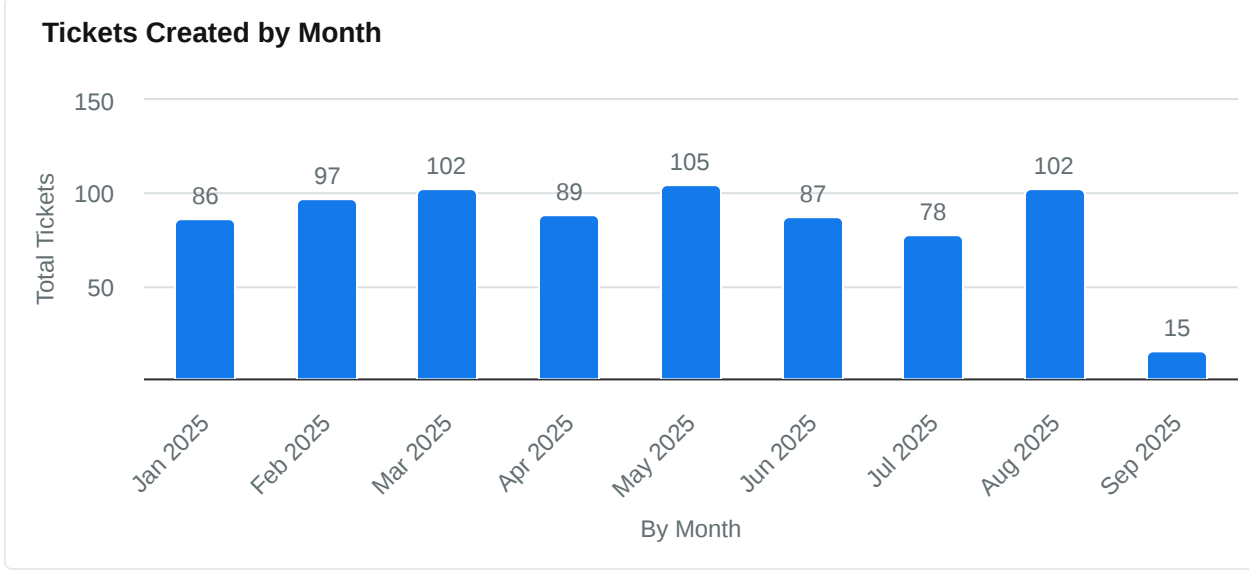

Tickets Created YTD

Total Tickets
761

Ticket Creators

Total Users
63

Tickets by Category

Year over Year

Average Avg Response Time
24m 14s ▼ 30.37%