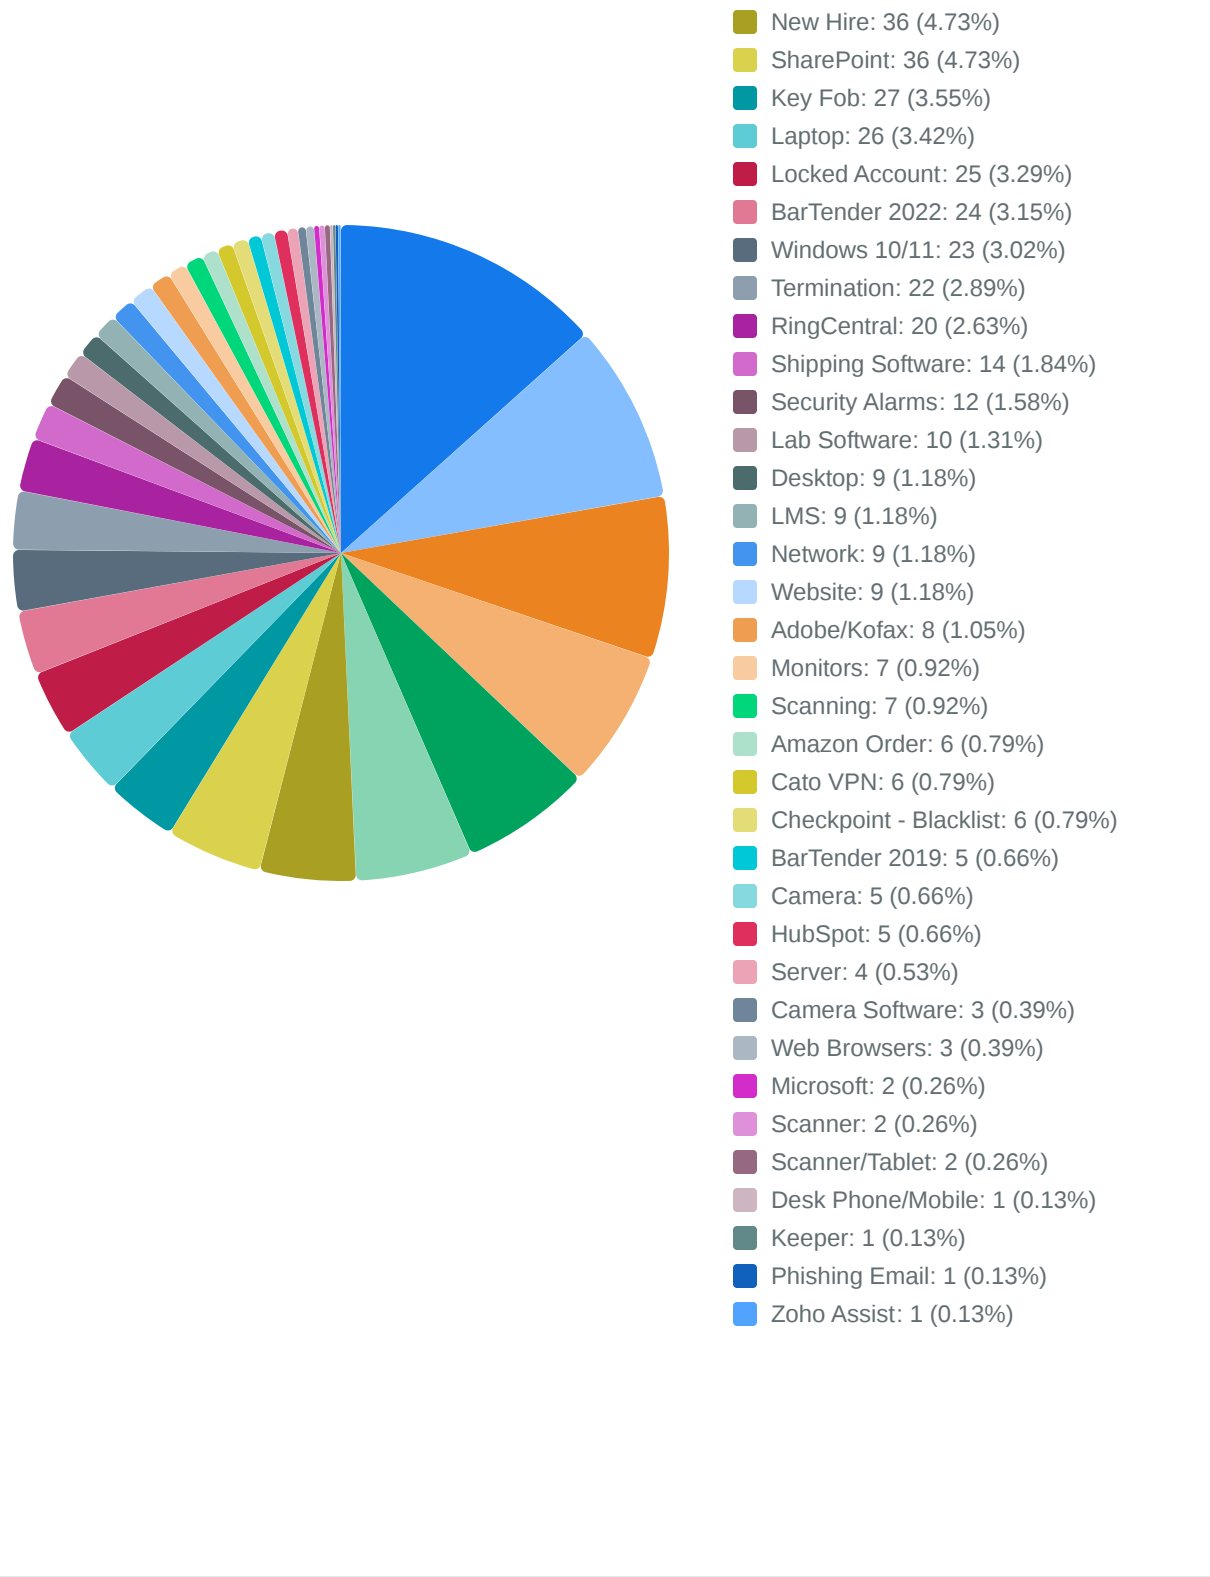

Tickets Created YTD

Total Tickets
761

Ticket Creators

Total Users
63

Tickets by Category

Year over Year

Average Avg Response Time
24m 14s ▼ 30.37%