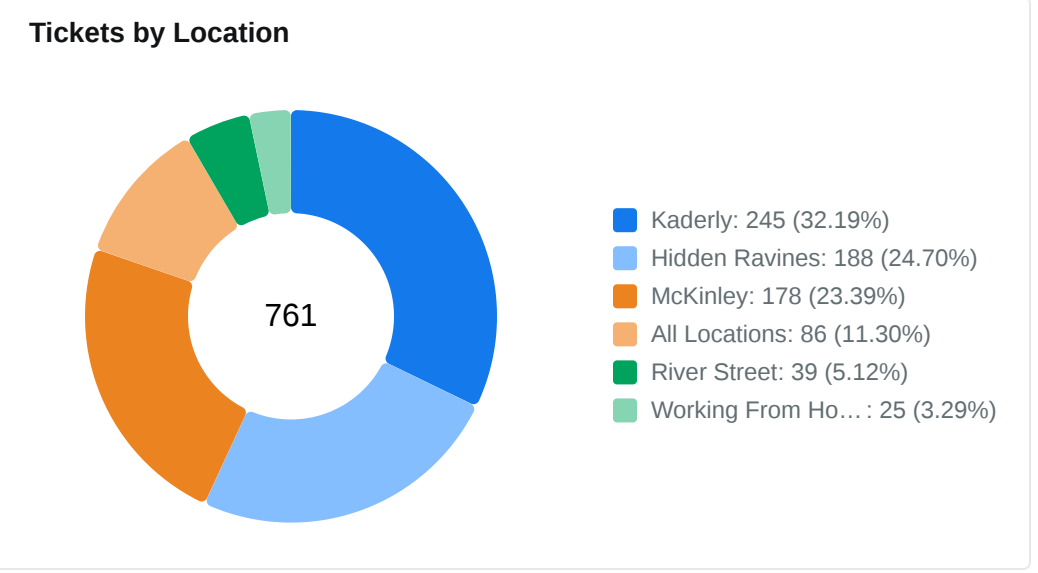

Tickets Created YTD

Total Tickets
761

Ticket Creators

Total Users
63

Tickets by Category

Year over Year

Average Avg Response Time
24m 14s ▼ 30.37%