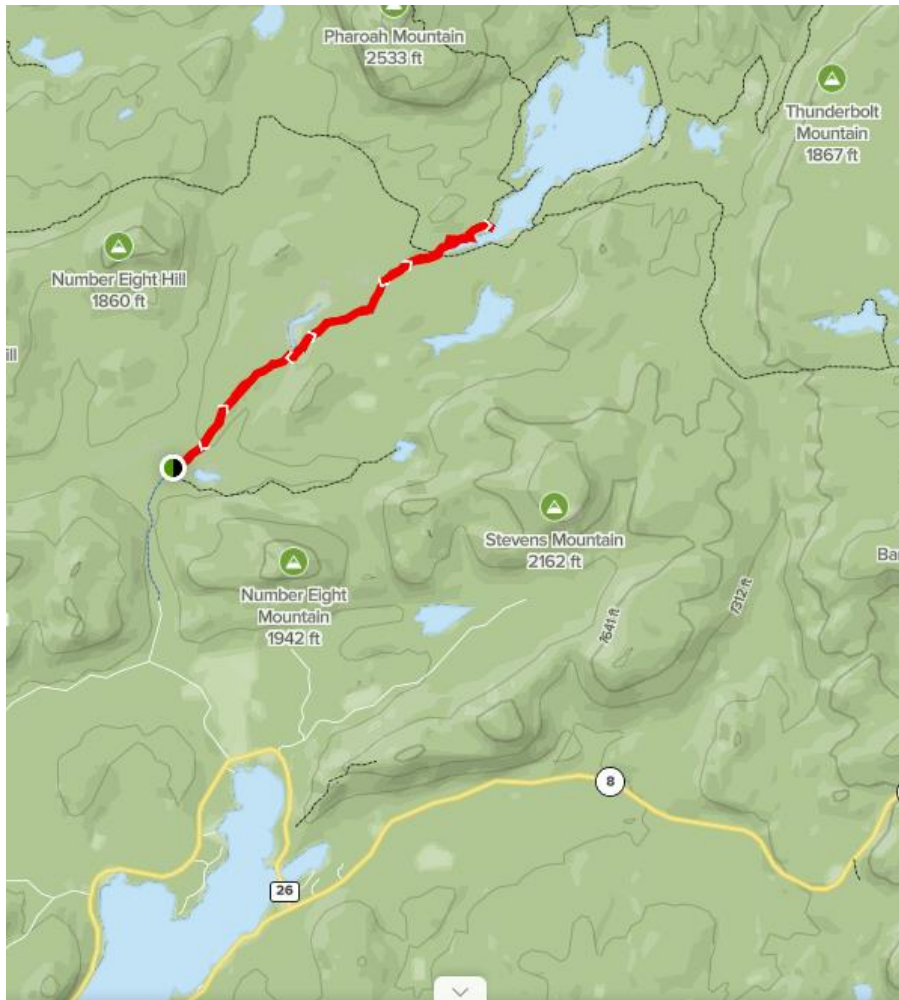

# Pharaoh Lake & Pharaoh Mountain via Pharaoh Road (Brant Lake)

<https://www.alltrails.com/trail/us/new-york/pharaoh-lake-from-the-south>

Pharaoh Lake via Pharaoh Road is a 6 mile moderately trafficked out and back trail located near Brant Lake, New York that features a lake and is rated as moderate. The trail offers a number of activity options and is accessible year-round. Dogs are also able to use this trail but must be kept on leash.

<https://www.alltrails.com/explore/trail/us/new-york/pharaoh-lake-from-the-south?mobileMap=false&ref=sidebar-static-map>