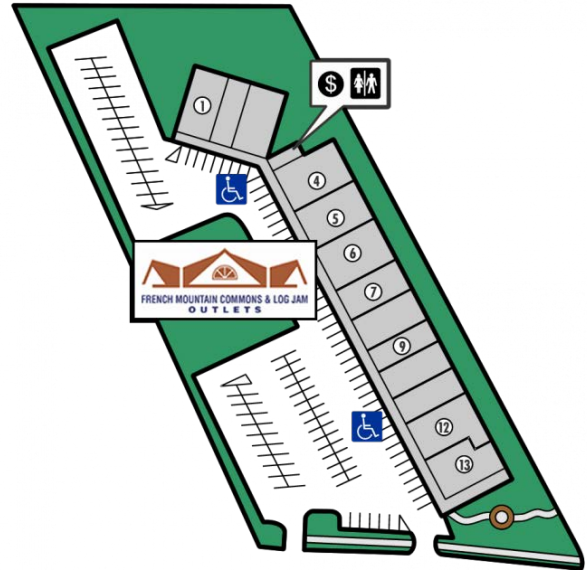

## LOG JAM OUTLET CENTER

1. [Christopher & Banks](#) [518.792.1483]
4. [Le Creuset](#) [518.792.1483]
5. [Chico's](#) [518.793.0597]
6. [Big Moose Furniture Outlet](#) [518.793.3530]
7. [Olympia Sports](#) [518.7981721]
9. [GUESS](#) [518.761.7061]
12. [Brooks Brothers](#) [518.798.0948]
13. [Carter's Outlet](#) [518.792.0403]

## FRENCH MOUNTAIN COMMONS

55. [Banana Republic Factory Store](#) [518.743.1685]
56. [Balsam and Birch](#) [518.792.1483]
57. [Jockey](#) [518.761.0965]
58. [Merrell Shoes](#) [518.792.3014]
59. [Coastal Society](#) [518.792.1483]
60. [Moose on the Loose Deli](#) [518.745.1171]
61. [Sunglass Hut](#) [518.798.5958]
63. [Coastal Society](#) [518.792.1483]
64. [Gap Outlet](#) [518.798.3485]
65. [Tommy Hilfiger](#) [518.926.7860]
66. [J. Crew](#) [518.792.1483]

The Lake George Outlets are located on US-9 and just a 25 minute drive from Arrowhead @ Brant Lake. Take I-87 south to Exit 21, turn left onto NY-9N South. At the traffic light turn right onto US-9 South.