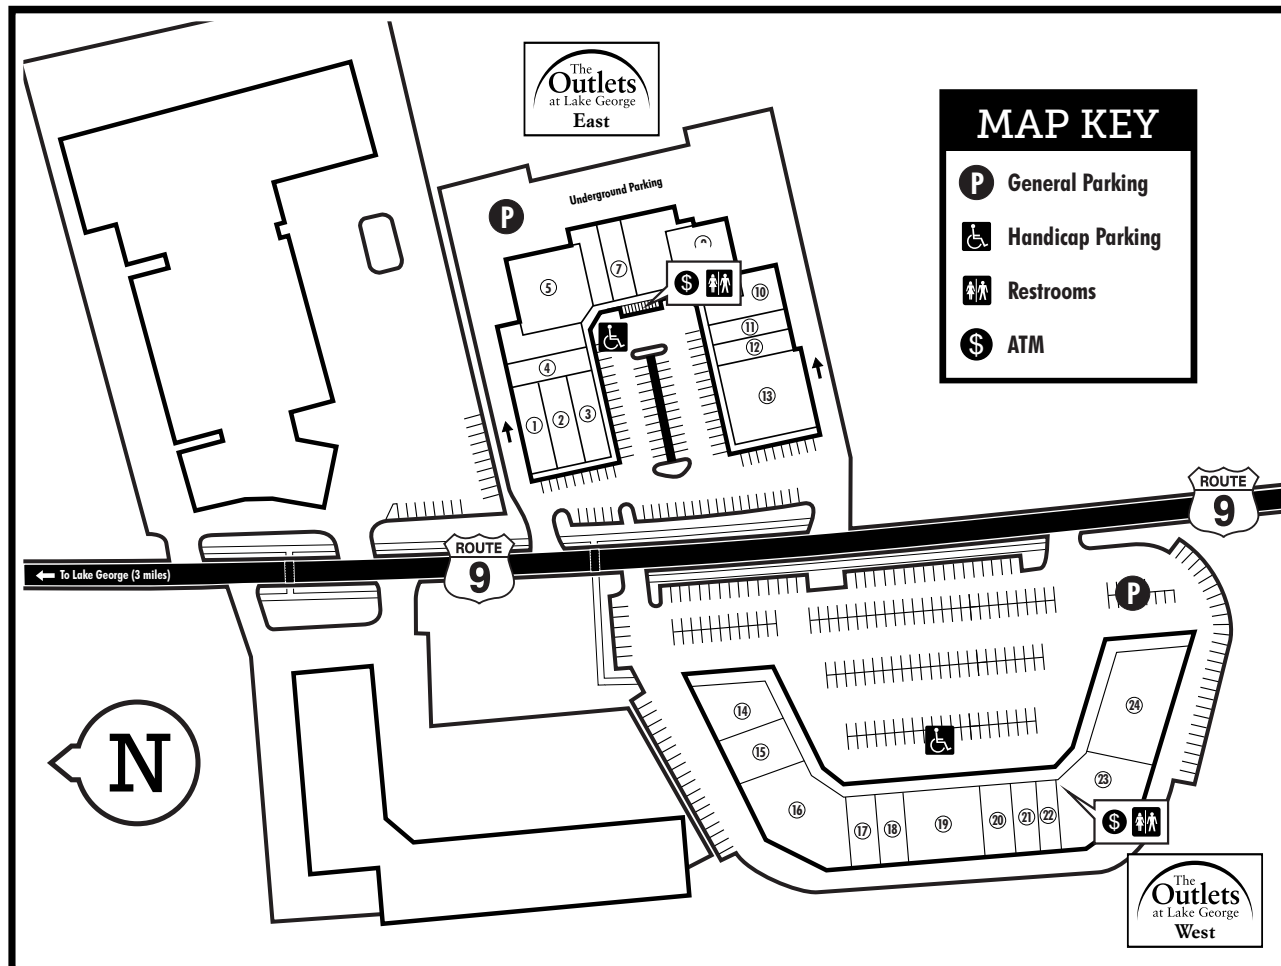

## Conveniently Located

Just 1/4 mile north of Exit 20 of Interstate 87 (Adirondack Northway) three miles south of Lake George Village and 20 miles north of Saratoga Springs.

[www.theoutletsatlakegeorge.com](http://www.theoutletsatlakegeorge.com)

### The Outlets at Lake George East

- |                                           |              |
|-------------------------------------------|--------------|
| 1. Go! Calendars, Toys & Games .....      | 518.480.3008 |
| 2. Pepper Palace .....                    | 800.684.3358 |
| 3. Michael Kors Outlet .....              | 518.761.4086 |
| 4. Vera Bradley .....                     | 518.761.6028 |
| 6. Levi's Outlet Store .....              | 518.793.7836 |
| 7. Beef Jerky Experience .....            | 518.409.4980 |
| 9. Lane Bryant Outlet .....               | 518.746.4114 |
| 10. Coach Factory Store .....             | 518.793.9015 |
| 11. Asics .....                           | 518.761.2042 |
| 12. Yankee Candle Outlet .....            | 518.743.8764 |
| 13. Polo Ralph Lauren Factory Store ..... | 518.798.4002 |

### The Outlets at Lake George West

- |                           |              |
|---------------------------|--------------|
| 14. adidas .....          | 518.792.1301 |
| 15. Skechers .....        | 518.798.7464 |
| 16. American Eagle .....  | 518.223.1002 |
| 17. Lindt Chocolate ..... | 518.793.7161 |
| 18. New Balance .....     | 518.741.6442 |
| 19. Loft Outlet .....     | 518.798.2830 |
| 20. Zumiez .....          | 518.792.0530 |
| 21. Claire's .....        | 518.761.4114 |
| 22. Lids .....            | 518.636.1253 |
| 23. Aerie .....           | 518.223.1178 |
| 24. Old Navy Outlet ..... | 518.798.0204 |