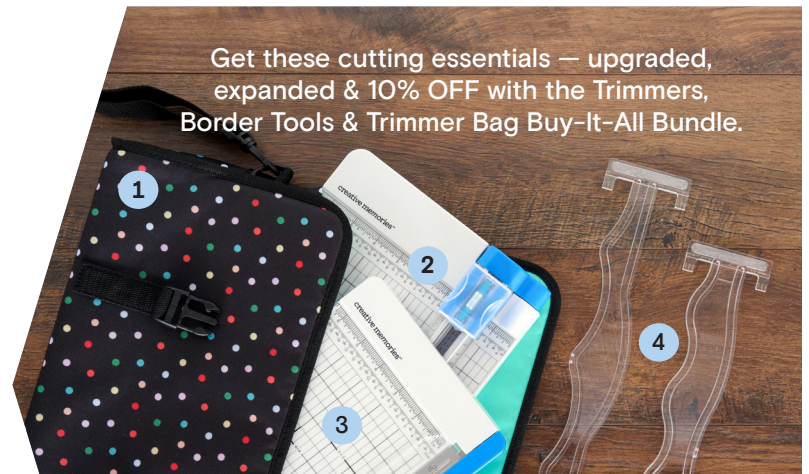

← Print photos

Use the **Photo Trimmer** for clean, precise photo trimming and finish your layout!

Secure your 12-inch Trimmer and Photo Trimmer in the **Rainbow Dots Trimmer Bag** for transporting and storing.

Get these cutting essentials — upgraded, expanded & 10% OFF with the Trimmers, Border Tools & Trimmer Bag Buy-It-All Bundle.

1. BRINGBACK Rainbow Dots Trimmer Bag
2. NEW 12-inch Trimmer
3. NEW Photo Trimmer
4. NEW CCS Bundle - Includes the NEW CCS Border Cutting Tools — 2 tools, 4 patterns in one set. Made for use with the Custom Cutting System (sold separately).