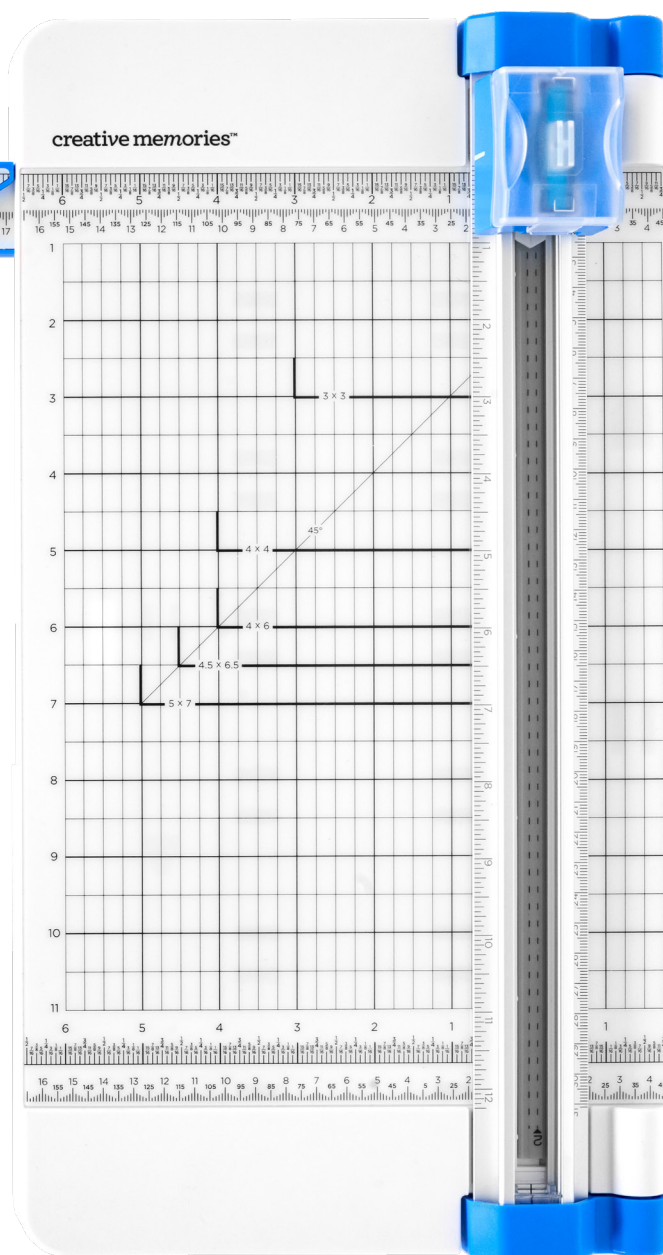

Compatible with current Trimmer Bag, 12-inch Replacement Mat Strip and 12-inch Trimmer Blades.

Enhanced Measurement Markings

- NEW 1/16-inch increments for finer, more precise trimming
- Wider inch dash marks for faster, easier identification while cutting
- Centimeter measurements added to metal cutting arm

Wider 6.5-inch Base

- Better support for trimming wider cuts
- NEW built-in storage for your Multi-Purpose Tool and Lifter Stick

More Workspace, Less Clutter

- Swing-out ruler resized to 6.5 inches to free up valuable workspace