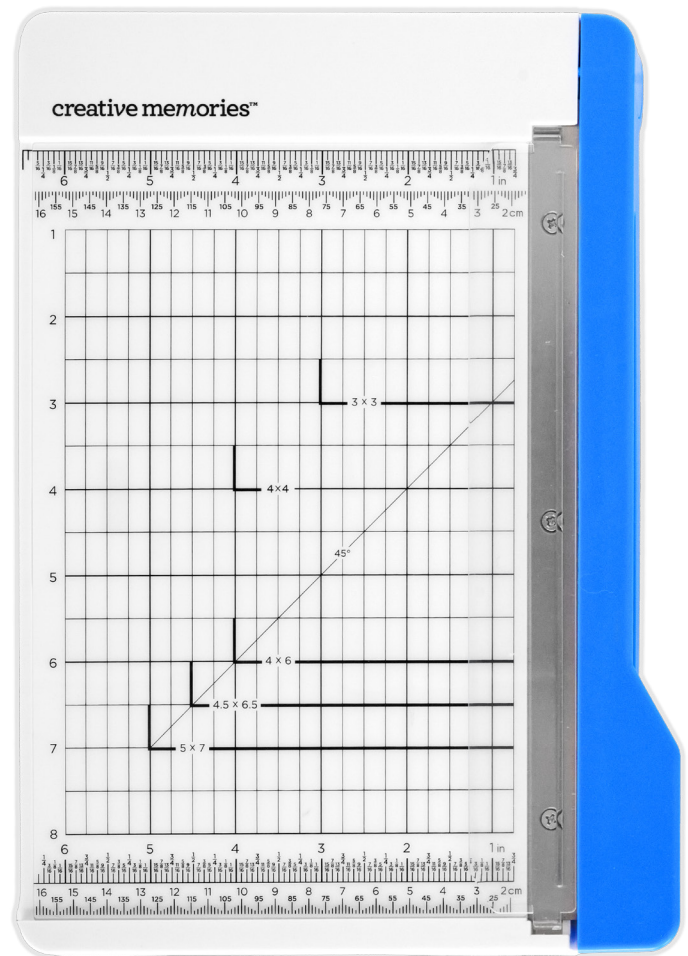

Compatible with the 12-inch Trimmer and Trimmer Bag.