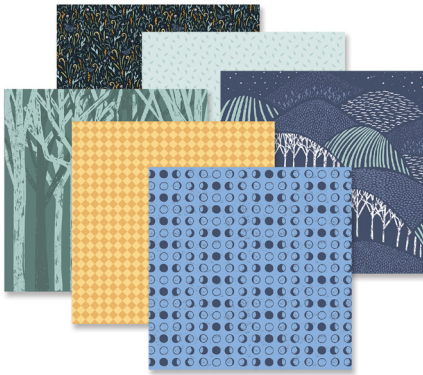

COORDINATING CARDSTOCK :

Canary, Songbird Blue, Cornflower, Navy, Purple Ice

COORDINATING COLLECTIONS :

Totally Tonal Blue, Totally Tonal Canary, Totally Tonal Purple Ice

Spring Equinox Buy-It-All Bundle
#B665082 | ~~\$104.50~~ \$94.00

ENDS MAR. 6

*Ends at noon CT or while supplies last

Spring Equinox Decorative Bundle
#B665083 | \$44.00

(Available starting when the Buy-It-All Bundle ends)

12x12 Spring Equinox Album Cover - Lilac
#665085 | \$40.00

Lilac Custom Foiled Spine
\$10.00

Spring Equinox Paper Pack
12/pk | #665073 | \$10.00

Spring Equinox Fast2Fab™-Inspired Paper Pack
6/pk | #665074 | \$6.00

Spring Equinox Mat Pack
12/pk | #665075 | \$6.00