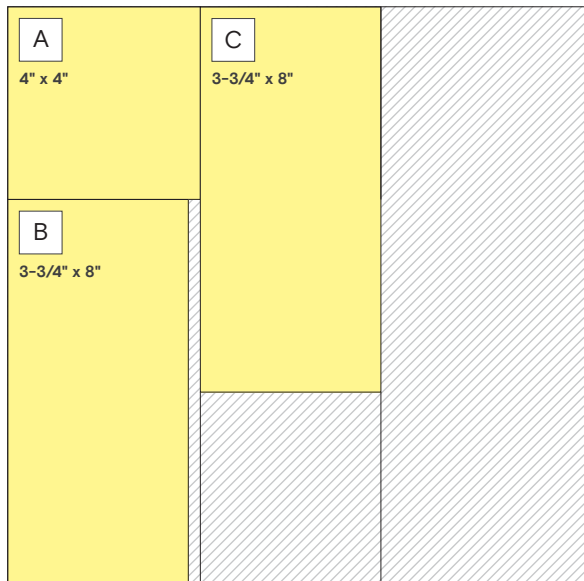

**Note:** Sketch shown above is meant to correspond with the Cutting Guide. It does NOT represent specific designer papers.

## INSTRUCTIONS

1. Use the two matching sheets of Designer Paper for the base pages.
2. Use the 12-inch Trimmer to follow the Cutting Guide with designer paper and cardstock.
3. Use the Whitecapped Waves Border Punch to punch border pieces H and J, then use the 12-inch Trimmer to cut pieces I and K.
4. Use the Tape Runner to adhere piece B along the left edge of the left page, 2" down from the top. Adhere piece C along the right edge of the right page 2" down from the top.
5. Use the Repositionable Tape Runner to adhere border piece I below piece B, so that the bottom edge of the border covers the bottom edge of piece B. Adhere border piece K below piece C in the same manner.
6. Adhere piece L along the right edge of the left page, 1" down from the top. Adhere piece M along the left edge of the right page, 1" down from the top.
7. Adhere piece D directly below piece L and piece E directly below piece M.
8. Adhere photos as shown onto piece L and M, then adhere border pieces H and J on top, overlapping the bottom edges of the photos.
9. Adhere pieces F, A and G to the layout as shown.
10. Adhere remaining photos as shown.
11. Optional: Apply stickers using Foam Squares to add dimension and journal as desired.

**CUTTING GUIDE:** Make the following cuts on designer paper and cardstock, paying attention to the way the papers are rotated before cutting.

**1 Designer Paper #1**

**2 Designer Paper #2**

**3 Island Waters Cardstock**

**PHOTO SIZES**

- (3) 4" x 6"
- (1) 3-1/2" x 5-1/2"
- (1) 3-1/2" x 3-1/2"
- (3) 4" x 3"