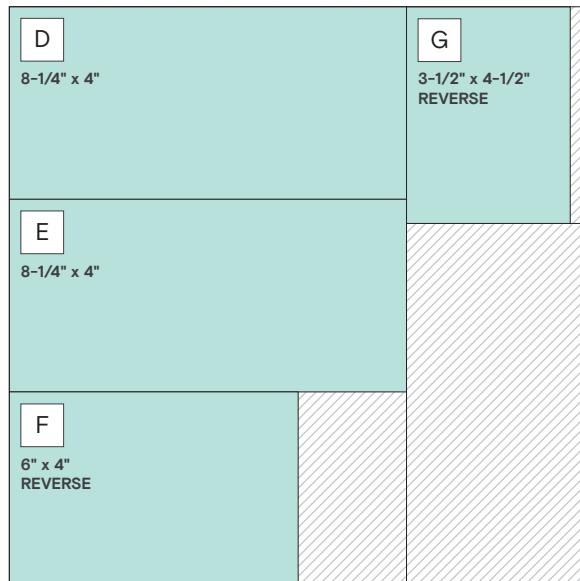

**Note:** Sketch shown above is meant to correspond with the Cutting Guide. It does NOT represent specific designer papers.

## INSTRUCTIONS

1. Use the two matching sheets of Designer Paper for the base pages.
2. Use the 12-inch Trimmer to follow the Cutting Guide with designer paper and cardstock.
3. Use the Whitecapped Waves Border Punch to punch border pieces H and J, then use the 12-inch Trimmer to cut pieces I and K.
4. Use the Tape Runner to adhere piece B along the left edge of the left page, 2" down from the top. Adhere piece C along the right edge of the right page 2" down from the top.
5. Use the Repositionable Tape Runner to adhere border piece I below piece B, so that the bottom edge of the border covers the bottom edge of piece B. Adhere border piece K below piece C in the same manner.
6. Adhere piece L along the right edge of the left page, 1" down from the top. Adhere piece M along the left edge of the right page, 1" down from the top.
7. Adhere piece D directly below piece L and piece E directly below piece M.
8. Adhere photos as shown onto piece L and M, then adhere border pieces H and J on top, overlapping the bottom edges of the photos.
9. Adhere pieces F, A and G to the layout as shown.
10. Adhere remaining photos as shown.
11. Optional: Apply stickers using Foam Squares to add dimension and journal as desired.

**CUTTING GUIDE:** Make the following cuts on designer paper and cardstock, paying attention to the way the papers are rotated before cutting.

**1 Designer Paper #1**

**2 Designer Paper #2**

**3 Island Waters Cardstock**

**PHOTO SIZES**

- (3) 4" x 6"
- (1) 3-1/2" x 5-1/2"
- (1) 3-1/2" x 3-1/2"
- (3) 4" x 3"