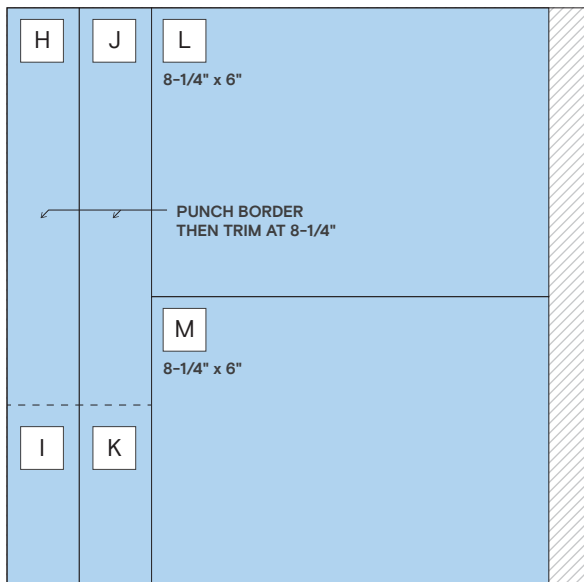

## INSTRUCTIONS

1. Use the two matching sheets of Designer Paper for the base pages.
2. Use the 12-inch Trimmer to follow the Cutting Guide with designer paper and cardstock.
3. Use the Whitecapped Waves Border Punch to punch border pieces H and J, then use the 12-inch Trimmer to cut pieces I and K.
4. Use the Tape Runner to adhere piece B along the left edge of the left page, 2" down from the top. Adhere piece C along the right edge of the right page 2" down from the top.
5. Use the Repositionable Tape Runner to adhere border piece I below piece B, so that the bottom edge of the border covers the bottom edge of piece B. Adhere border piece K below piece C in the same manner.
6. Adhere piece L along the right edge of the left page, 1" down from the top. Adhere piece M along the left edge of the right page, 1" down from the top.
7. Adhere piece D directly below piece L and piece E directly below piece M.
8. Adhere photos as shown onto piece L and M, then adhere border pieces H and J on top, overlapping the bottom edges of the photos.
9. Adhere pieces F, A and G to the layout as shown.
10. Adhere remaining photos as shown.
11. Optional: Apply stickers using Foam Squares to add dimension and journal as desired.

**CUTTING GUIDE:** Make the following cuts on designer paper and cardstock, paying attention to the way the papers are rotated before cutting.

**1 Designer Paper #1**

**2 Designer Paper #2**

**3 Island Waters Cardstock**

**PHOTO SIZES**

- (3) 4" x 6"
- (1) 3-1/2" x 5-1/2"
- (1) 3-1/2" x 3-1/2"
- (3) 4" x 3"