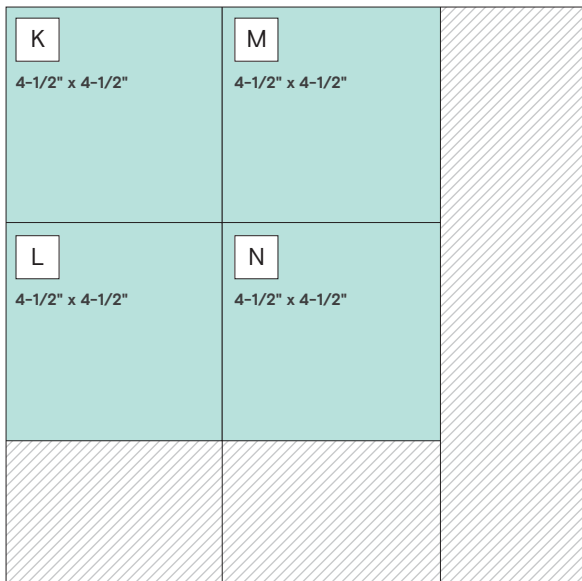

Note: Sketch shown above is meant to correspond with the Cutting Guide. It does NOT represent specific designer papers.

INSTRUCTIONS

1. Use two sheets of White Cardstock for your base.
2. Use the 12-inch Trimmer and the Original Border Maker System with the Bundle of Joy BMC to follow the Cutting Guide with designer paper. Optional: Use the Scallop Blade to trim one edge of pieces C and J as shown.
3. Use the Tape Runner to adhere piece A along the bottom edge of the left page.
4. Use the Repositionable Tape Runner to adhere piece J above and slightly overlapping A, followed by piece B on top of J as shown. Optional: Apply a border sticker along the bottom edge of piece B.
5. Adhere piece D just below the top edge of the right page as shown. Adhere piece C overlapping D, positioned just below the punched area. Optional: Apply the matching border sticker along the top edge of piece C.
6. Arrange and adhere pieces E, F and K-N as shown.
7. Trim pieces G-I to create varying lengths for journaling and adhere as shown. Alternatively, use Write-On! stickers.
8. Adhere photos as shown.
9. Optional: Apply stickers and embellishments using Foam Squares to add dimension and journal as desired.

CUTTING GUIDE: Make the following cuts on designer paper, paying attention to the way the papers are rotated before cutting.

1 Designer Paper #1

2 Designer Paper #2

3 Designer Paper #3

Original Project Recipe: Simply Sunshine by Melissa U.

PHOTO SIZES

- (2) 6" x 4"
- (4) 4" x 4"