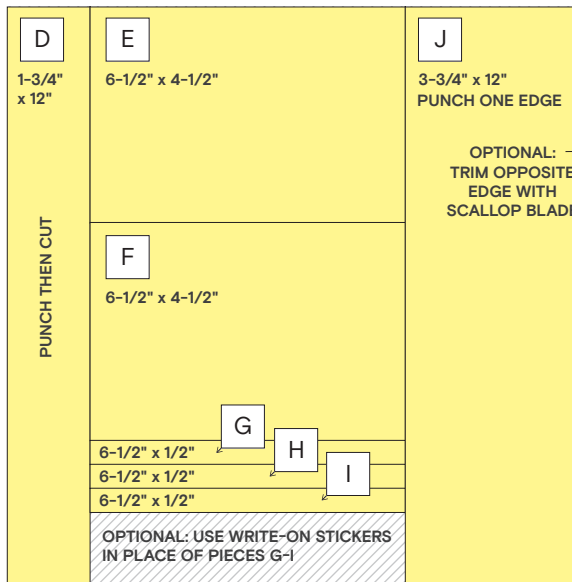

Note: Sketch shown above is meant to correspond with the Cutting Guide. It does NOT represent specific designer papers.

INSTRUCTIONS

1. Use two sheets of White Cardstock for your base.
2. Use the 12-inch Trimmer and the Original Border Maker System with the Bundle of Joy BMC to follow the Cutting Guide with designer paper. Optional: Use the Scallop Blade to trim one edge of pieces C and J as shown.
3. Use the Tape Runner to adhere piece A along the bottom edge of the left page.
4. Use the Repositionable Tape Runner to adhere piece J above and slightly overlapping A, followed by piece B on top of J as shown. Optional: Apply a border sticker along the bottom edge of piece B.
5. Adhere piece D just below the top edge of the right page as shown. Adhere piece C overlapping D, positioned just below the punched area. Optional: Apply the matching border sticker along the top edge of piece C.
6. Arrange and adhere pieces E, F and K-N as shown.
7. Trim pieces G-I to create varying lengths for journaling and adhere as shown. Alternatively, use Write-On! stickers.
8. Adhere photos as shown.
9. Optional: Apply stickers and embellishments using Foam Squares to add dimension and journal as desired.

CUTTING GUIDE: Make the following cuts on designer paper, paying attention to the way the papers are rotated before cutting.

1 Designer Paper #1

2 Designer Paper #2

3 Designer Paper #3

Original Project Recipe: Simply Sunshine by Melissa U.

INGREDIENTS

- #665138 Bundle of Joy Designer Paper (x3)
- #665313 White Cardstock (x2)
- #654977 Original Border Maker System
- #664986 Bundle of Joy BMC
- #664793 12-inch Trimmer
- #662839 Photo Trimmer
- #648420 Tape Runner
- #656528 Repositionable Tape Runner

PHOTO SIZES

- (2) 6" x 4"
- (4) 4" x 4"