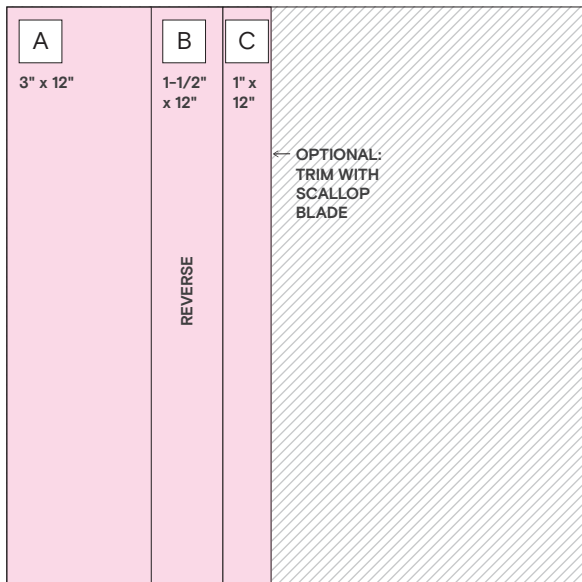

Note: Sketch shown above is meant to correspond with the Cutting Guide. It does NOT represent specific designer papers.

INSTRUCTIONS

1. Use two sheets of White Cardstock for your base.
2. Use the 12-inch Trimmer and the Original Border Maker System with the Bundle of Joy BMC to follow the Cutting Guide with designer paper. Optional: Use the Scallop Blade to trim one edge of pieces C and J as shown.
3. Use the Tape Runner to adhere piece A along the bottom edge of the left page.
4. Use the Repositionable Tape Runner to adhere piece J above and slightly overlapping A, followed by piece B on top of J as shown. Optional: Apply a border sticker along the bottom edge of piece B.
5. Adhere piece D just below the top edge of the right page as shown. Adhere piece C overlapping D, positioned just below the punched area. Optional: Apply the matching border sticker along the top edge of piece C.
6. Arrange and adhere pieces E, F and K-N as shown.
7. Trim pieces G-I to create varying lengths for journaling and adhere as shown. Alternatively, use Write-On! stickers.
8. Adhere photos as shown.
9. Optional: Apply stickers and embellishments using Foam Squares to add dimension and journal as desired.

CUTTING GUIDE: Make the following cuts on designer paper, paying attention to the way the papers are rotated before cutting.

1 Designer Paper #1

2 Designer Paper #2

3 Designer Paper #3

Original Project Recipe: Simply Sunshine by Melissa U.

PHOTO SIZES

- (2) 6" x 4"
- (4) 4" x 4"