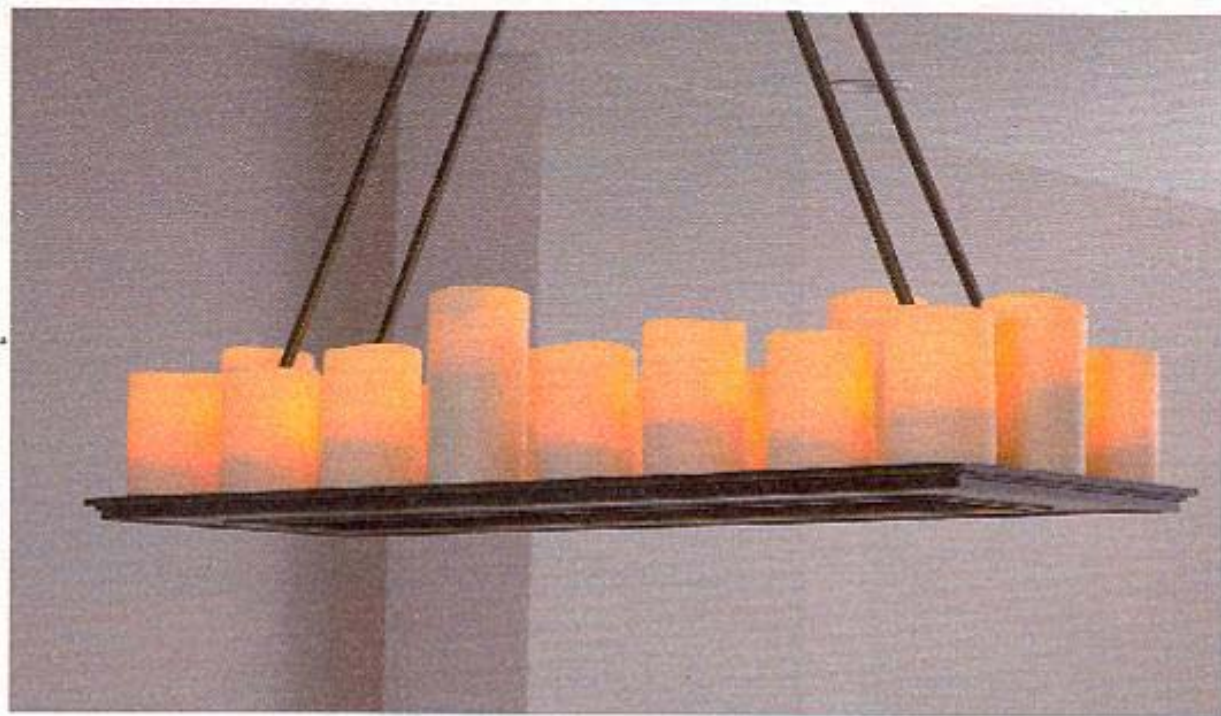

Naomi Campbell's top 10 list | Pros know chandeliers

HOME DESIGN

Chicago Tribune Magazine

BY BARBARA BALLINGER

| WHAT THE PROS KNOW: CHANDELIERS

Hanging around

THE CHANDELIER IS LIGHTING THE WAY FROM DINING ROOM TO KITCHEN TO BED AND BATHROOM WITH INNOVATIVE DESIGNS TO MATCH.

March 16, 2008

The Pillar Candle chandelier's faux candles contain flicker bulbs.

Robin Wilson

CEO, Robin Wilson Home, New York, N.Y. (robinwilsonhome), 866-885-6584.

»» The Pillar Candle rectangular chandelier from Restoration Hardware has a hand-rubbed bronze finish that adds warmth to the metal. All the wiring is hidden within the chandelier frame so the faux candles

with a flicker bulb look "real." We like the energy efficiency because the bulbs are 15 watts maximum and can be placed on a dimmer for less energy usage. Also, metal chandeliers can be recycled at the end of their life cycle and low-voltage halogen or dimmers can limit energy usage. (Available at Restoration Hardware, Chicago.)