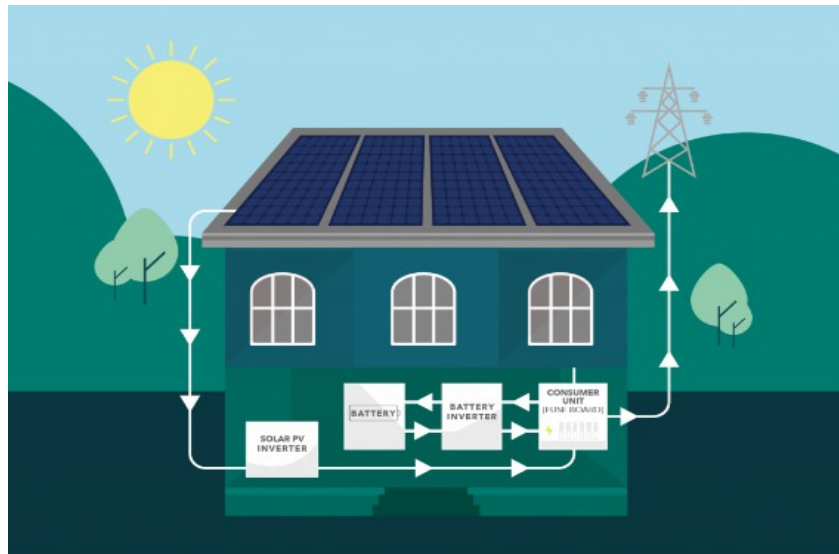

How Solar Batteries Help You Night & Day

People often ask ‘Can solar panels work at night?’ The short answer is no. But with a battery, in effect they do. During the day, when solar panels are generating more power than your property is using, excess power is diverted to the battery for use later. When the sun goes down, or if you’re using more energy than your panels are providing, the battery will kick in to give you power and prevent drawing from the grid.