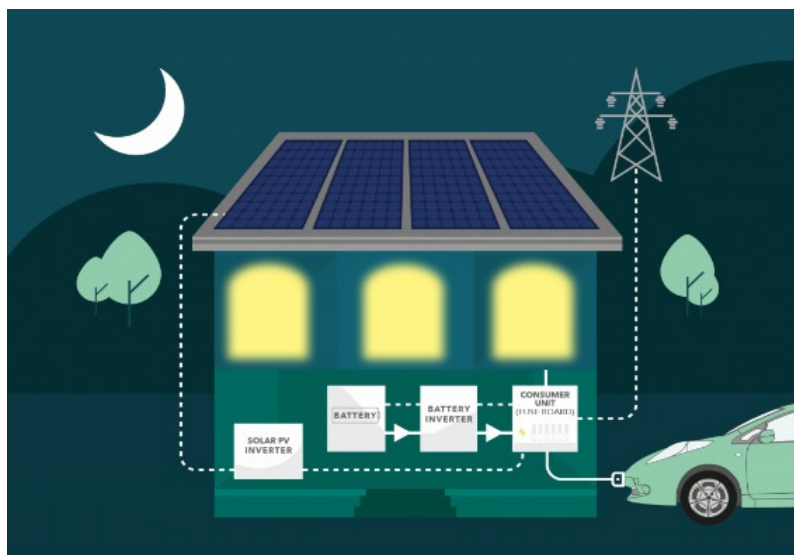

How Solar Batteries Help You Night & Day

People often ask ‘Can solar panels work at night?’ The short answer is no. But with a battery, in effect they do. During the day, when solar panels are generating more power than your property is using, excess power is diverted to the battery for use later. When the sun goes down, or if you’re using more energy than your panels are providing, the battery will kick in to give you power and prevent drawing from the grid.